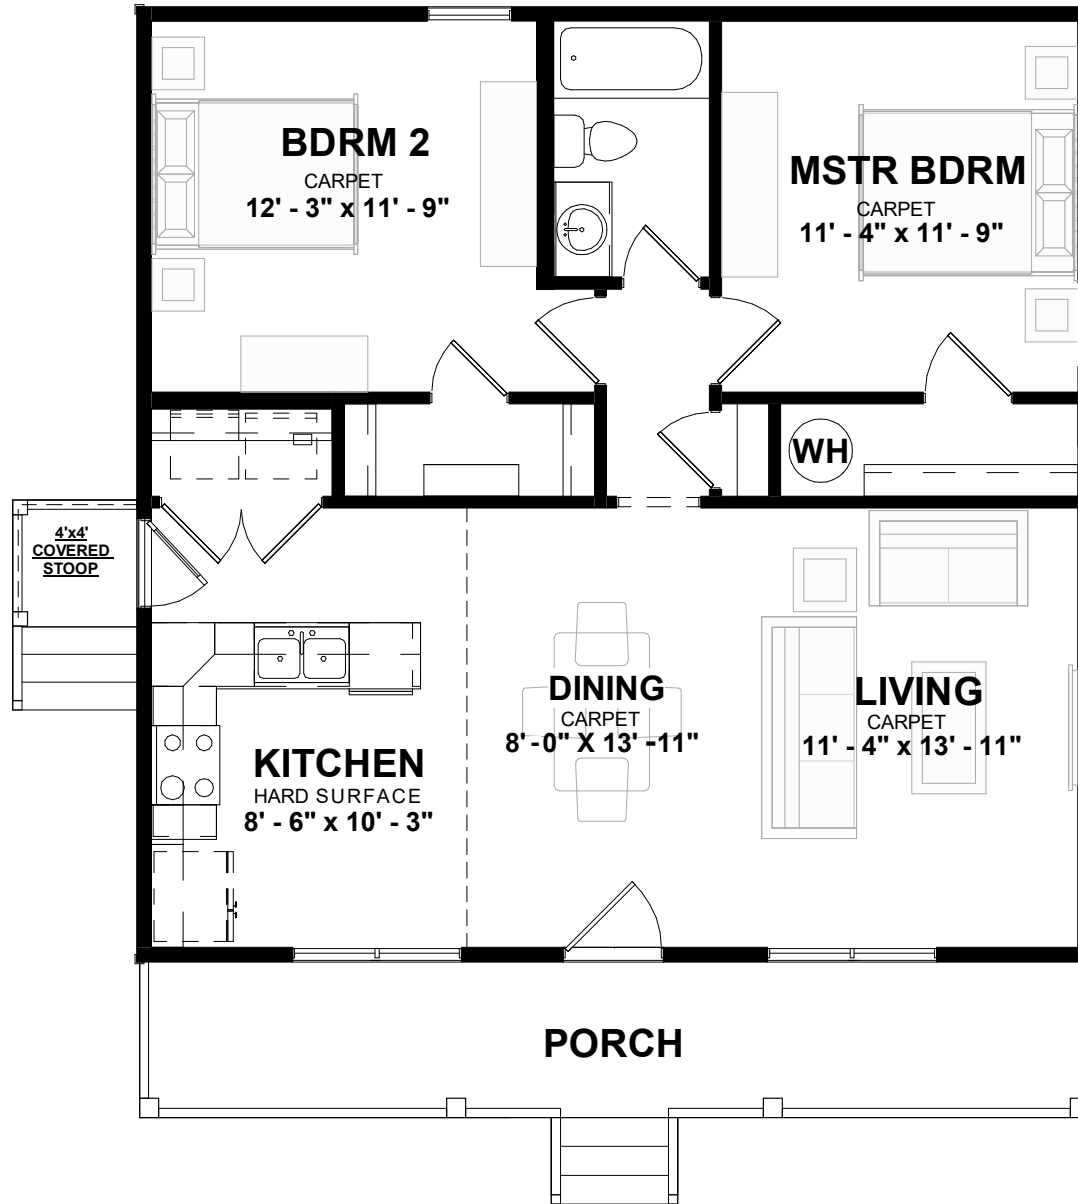

The Cherokee

Elevation A

2 Bedroom/1 Bath

1-800-AHP-Home | AmericasHomePlace.com

© 2019 America's Home Place, Inc. Any information shown in this ad is subject to change at anytime. Illustrations show options and upgrades not included in base plan. Specifications vary by location. Home designs represented on this page are property of America's Home Place and are intended for demonstration purposes only. Any unauthorized duplication, copying or reproduction, or any other use, is strictly prohibited. FL#CR-C057203, NC#36341 Revised 12/18/19

The Cherokee A

Heated Area.....	900
Front Porch.....	150
Covered Side Stoop.....	16
Total Under Roof.....	1066