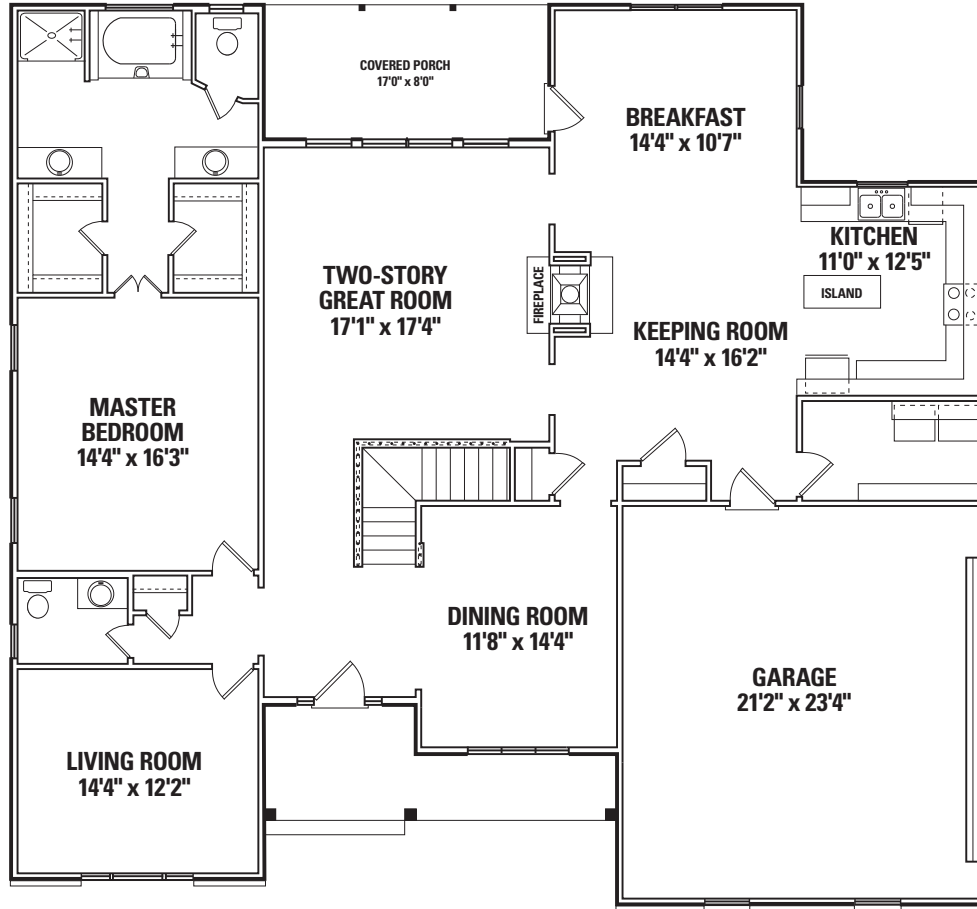

The Wellington

4 Bedroom/3.5 Bath

1-800-AHP-Home | AmericasHomePlace.com

© 2011 America's Home Place, Inc. Any information shown in this ad is subject to change at anytime. Illustrations show options and upgrades not included in base plan. Specifications vary by location. Home designs represented on this page are property of America's Home Place and are intended for demonstration purposes only. Any unauthorized duplication, copying or reproduction, or any other use, is strictly prohibited. FL #CR-C057203 Revised 11/2/15

First Floor

Second Floor

Wellington

1st Floor.....	2102
2nd Floor.....	918
Total Heated.....	3020
Front Porch.....	121
Rear Porch.....	136
Garage.....	521
Total Under Roof.....	3798