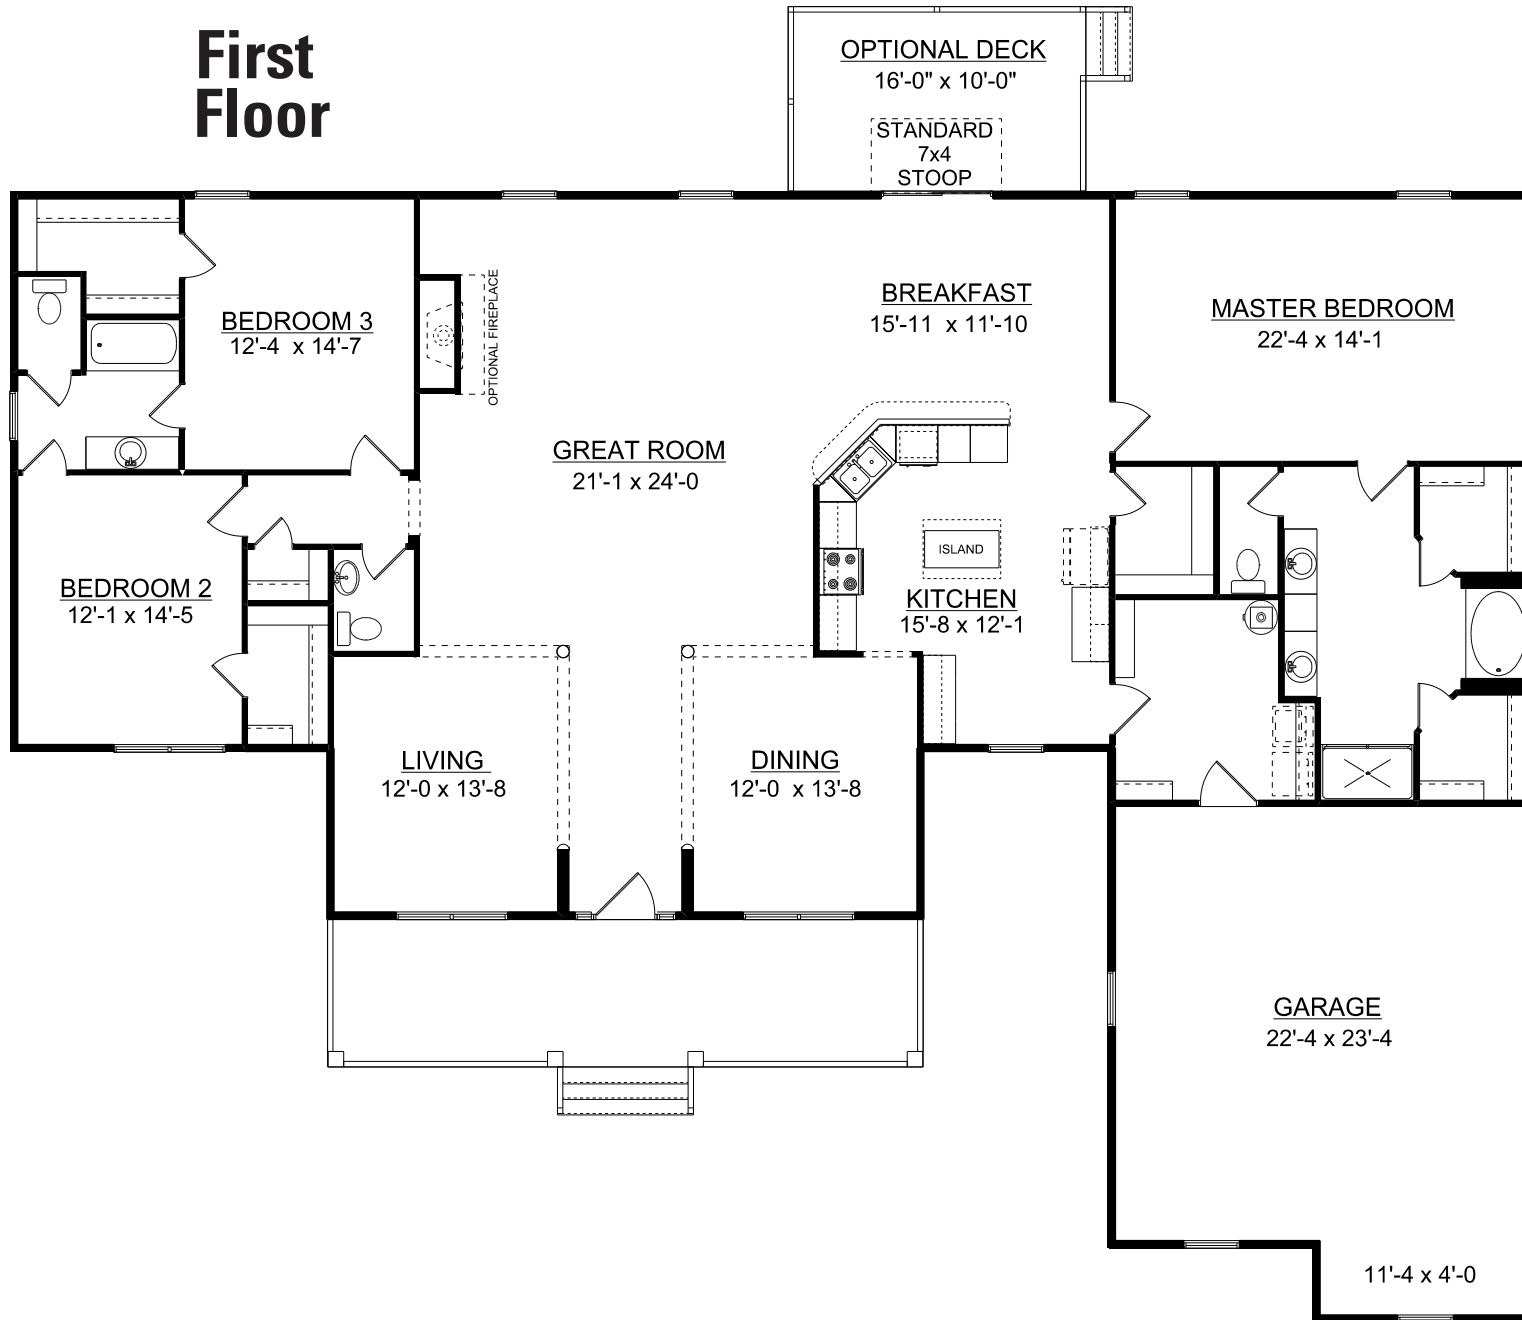

The Oakwood

Elevation A

3 Bedroom/2.5 Bath

1-800-AHP-Home

| AmericasHomePlace.com

© 2011 America's Home Place, Inc. Any information shown in this ad is subject to change at anytime. Illustrations show options and upgrades not included in base plan. Specifications vary by location. Home designs represented on this page are property of America's Home Place and are intended for demonstration purposes only. Any unauthorized duplication, copying or reproduction, or any other use, is strictly prohibited. FL #CR-C057203 Revised 10/21/15

First Floor

Oakwood Elevation A

Total Heated.....	2817
Front Porch.....	256
Garage.....	592
Total Under Roof.....	3665
Rear Stoop.....	28
Optional Rear Deck.....	160