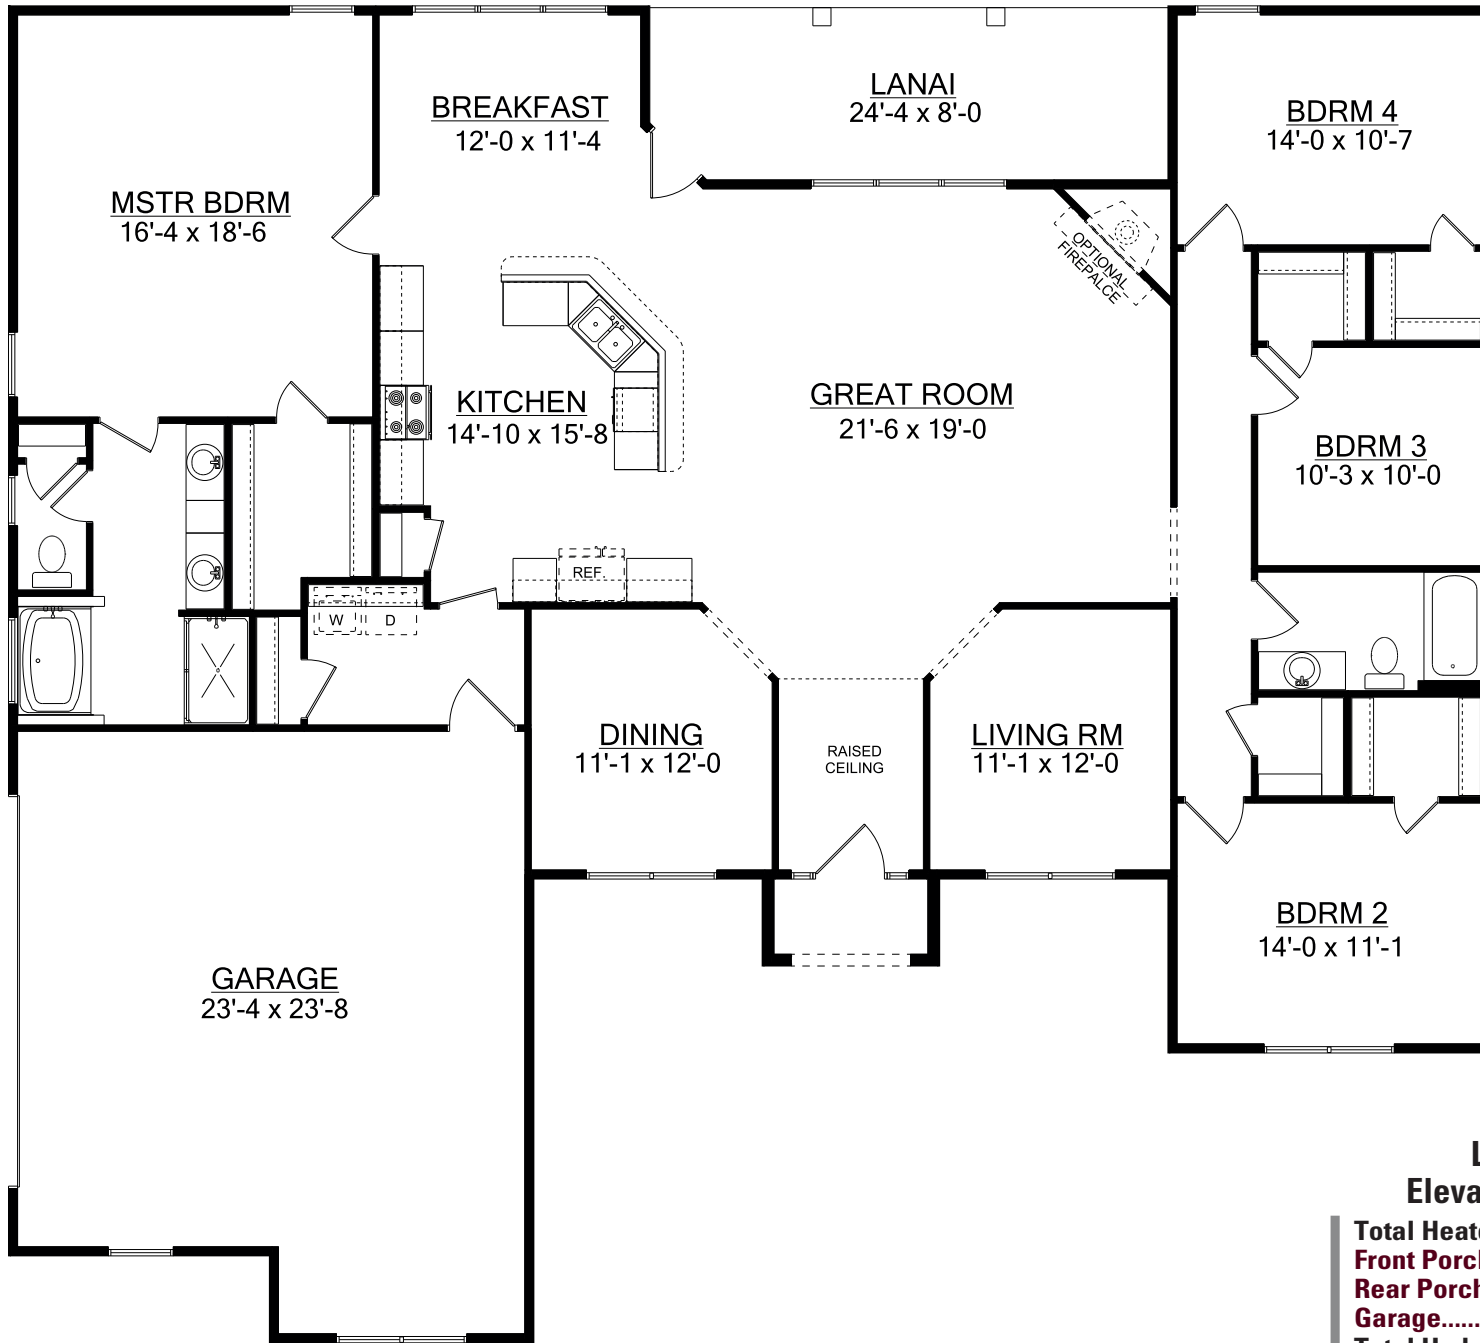

# The Lenox

Elevation B

4 Bedroom/2 Bath

1-800-AHP-Home | [AmericasHomePlace.com](http://AmericasHomePlace.com)

© 2011 America's Home Place, Inc. Any information shown in this ad is subject to change at anytime. Illustrations show options and upgrades not included in base plan. Specifications vary by location. Home designs represented on this page are property of America's Home Place and are intended for demonstration purposes only. Any unauthorized duplication, copying or reproduction, or any other use, is strictly prohibited. FL #CR-C057203 Revised 10/15/15

# First Floor

## Lenox Elevation A & B

Total Heated.....	2491
Front Porch.....	32
Rear Porch.....	188
Garage.....	622
<b>Total Under Roof.....</b>	<b>3333</b>

© 2011 America's Home Place, Inc. Any information shown in this ad is subject to change at anytime. Illustrations show options and upgrades not included in base plan. Specifications vary by location. Home designs represented on this page are property of America's Home Place and are intended for demonstration purposes only. Any unauthorized duplication, copying or reproduction, or any other use, is strictly prohibited. FL #CR-C057203 Revised 10/15/15