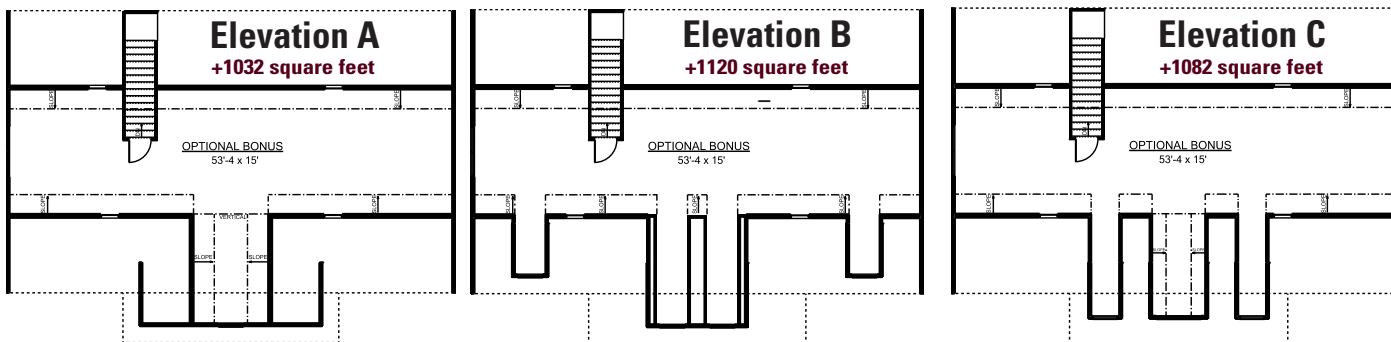

The Hartford

Elevation A

3 Bedroom/2 Bath

1-800-AHP-Home

| AmericasHomePlace.com

© 2011 America's Home Place, Inc. Any information shown in this ad is subject to change at anytime. Illustrations show options and upgrades not included in base plan. Specifications vary by location. Home designs represented on this page are property of America's Home Place and are intended for demonstration purposes only. Any unauthorized duplication, copying or reproduction, or any other use, is strictly prohibited. FL #CR-C057203 Revised 1/25/16

First Floor

Optional Bonus Room

Hartford Options Elevation A, B, & C

Total Heated.....	1836
Front Porch.....	156
Garage.....	600
Total Under Roof.....	2592
Rear Stoop.....	28
Optional Rear Deck.....	160