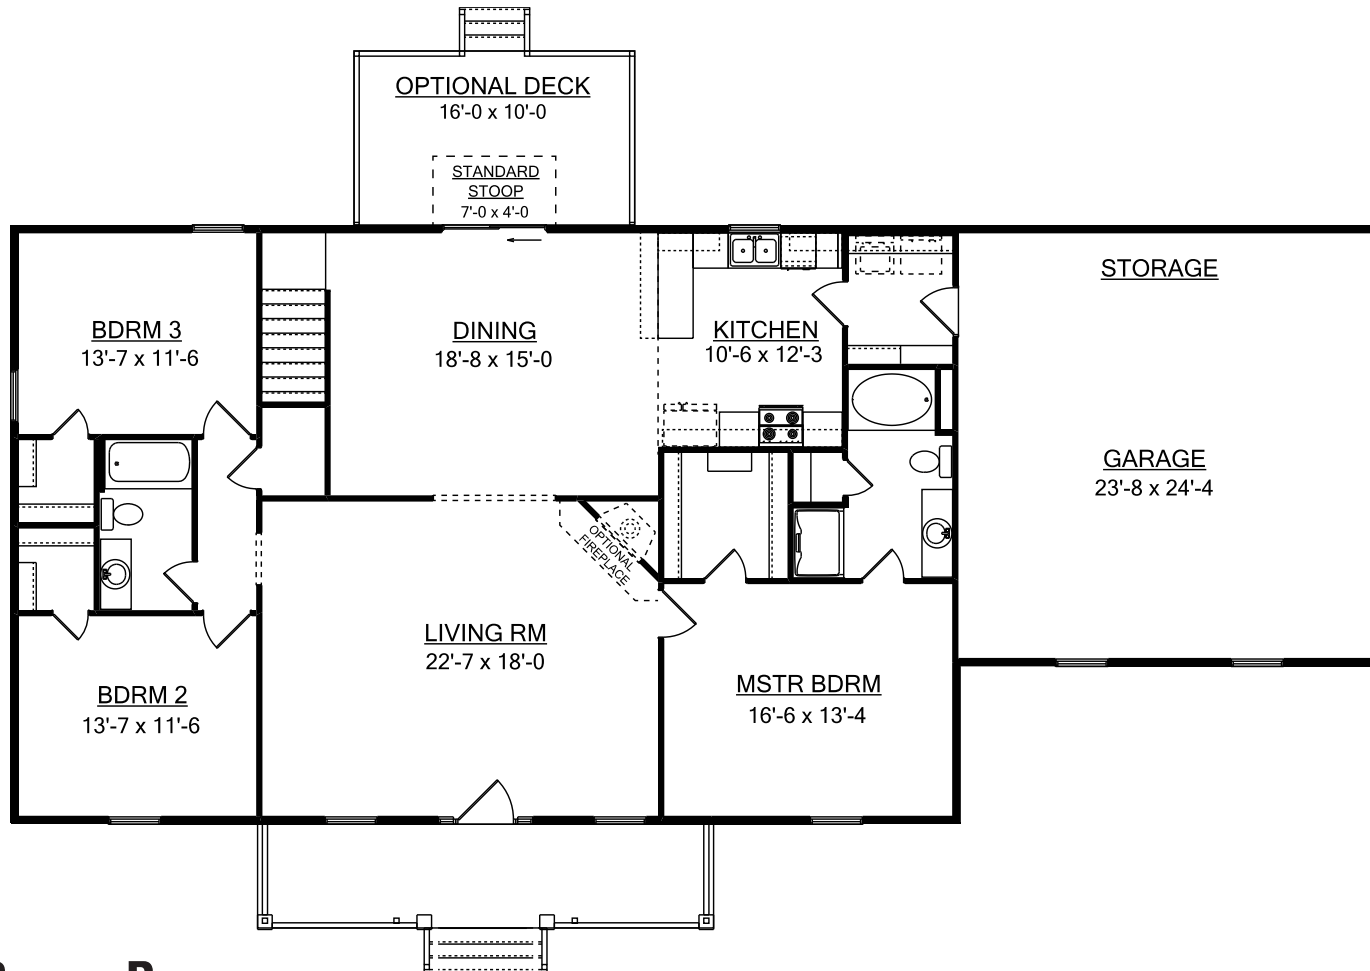

The Hartford

Elevation A

3 Bedroom/2 Bath

1-800-AHP-Home

| AmericasHomePlace.com

© 2011 America's Home Place, Inc. Any information shown in this ad is subject to change at anytime. Illustrations show options and upgrades not included in base plan. Specifications vary by location. Home designs represented on this page are property of America's Home Place and are intended for demonstration purposes only. Any unauthorized duplication, copying or reproduction, or any other use, is strictly prohibited. FL #CR-C057203 Revised 1/25/16

First Floor

Optional Bonus Room

Hartford Options Elevation A, B, & C

Total Heated.....	1836
Front Porch.....	156
Garage.....	600
Total Under Roof.....	2592
Rear Stoop.....	28
Optional Rear Deck.....	160