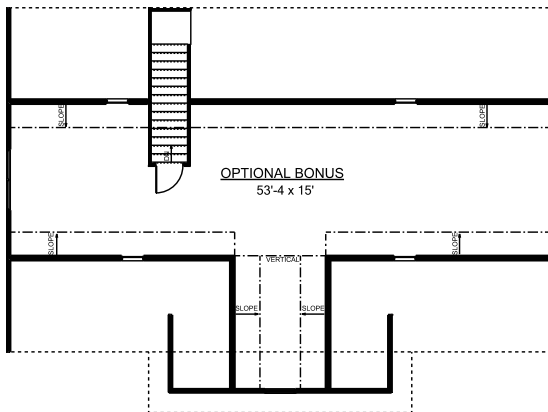

The Hartford

Elevation A With Basement Stairs

3 Bedroom/2 Bath

1-800-AHP-Home | AmericasHomePlace.com

© 2018 America's Home Place, Inc. Any information shown in this ad is subject to change at anytime. Illustrations show options and upgrades not included in base plan. Specifications vary by location. Home designs represented on this page are property of America's Home Place and are intended for demonstration purposes only. Any unauthorized duplication, copying or reproduction, or any other use, is strictly prohibited. FL #CR-C057203 Revised 5/31/18

First Floor

Optional Bonus Room

Hartford Elevation A With Bonus & Basement

Total Heated	1836
Front Porch.....	156
Garage.....	600
Total Under Roof	2592
Rear Stoop.....	28
Optional Rear Deck.....	160
Optional Bonus Room.....	1032