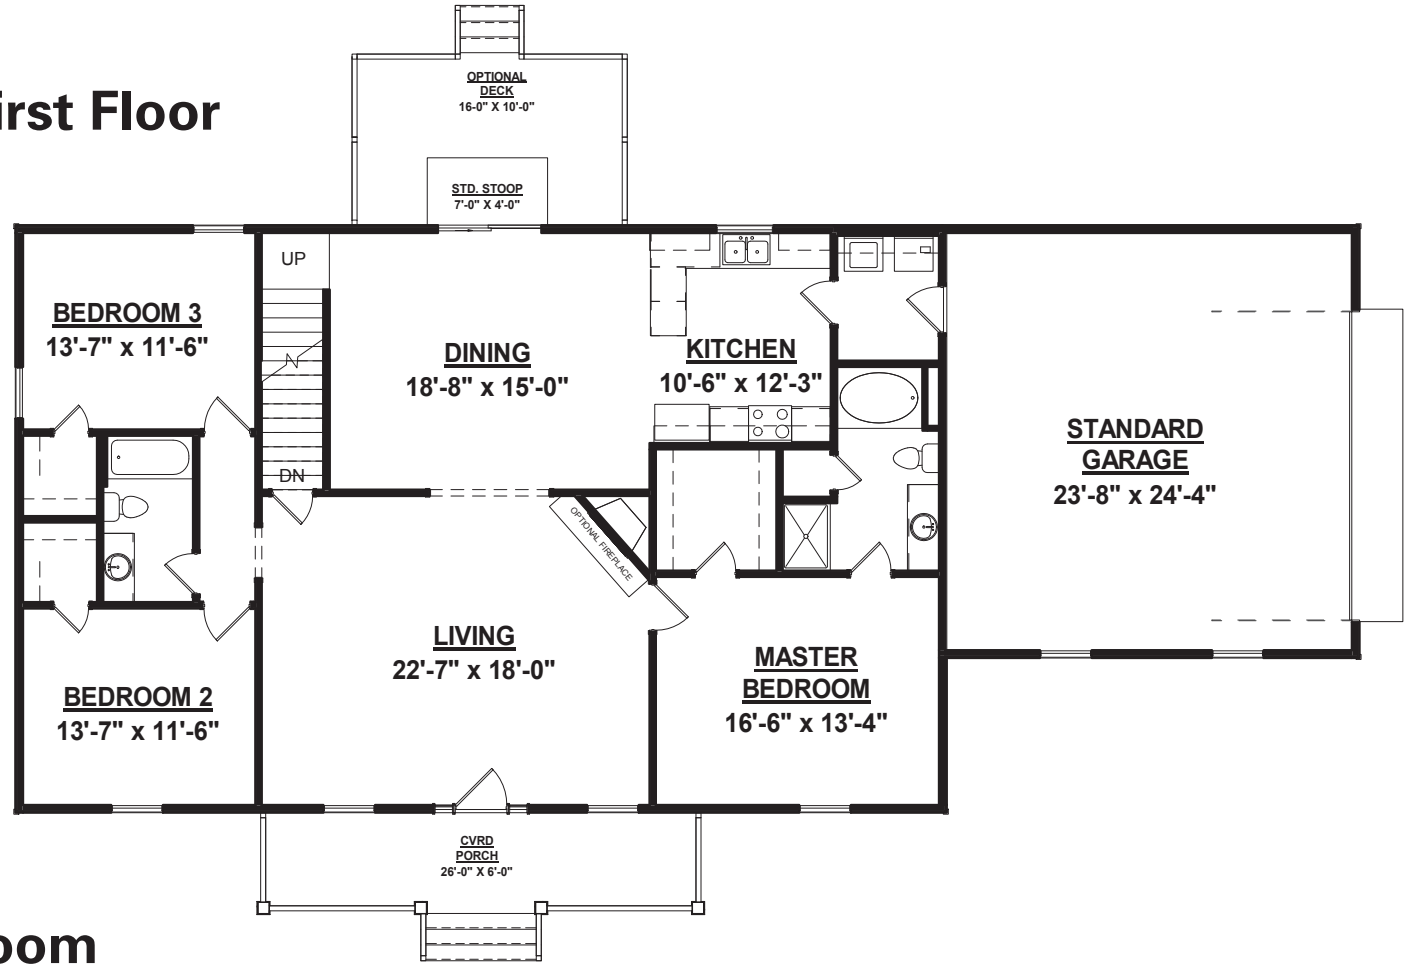

The Hartford

Elevation A With Basement Stairs

3 Bedroom/2 Bath

1-800-AHP-Home | AmericasHomePlace.com

© 2018 America's Home Place, Inc. Any information shown in this ad is subject to change at anytime. Illustrations show options and upgrades not included in base plan. Specifications vary by location. Home designs represented on this page are property of America's Home Place and are intended for demonstration purposes only. Any unauthorized duplication, copying or reproduction, or any other use, is strictly prohibited. FL #CR-C057203 Revised 5/31/18

First Floor

Optional Bonus Room

Hartford Elevation A With Bonus & Basement

Total Heated	1836
Front Porch.....	156
Garage.....	600
Total Under Roof	2592
Rear Stoop.....	28
Optional Rear Deck.....	160
Optional Bonus Room.....	1032