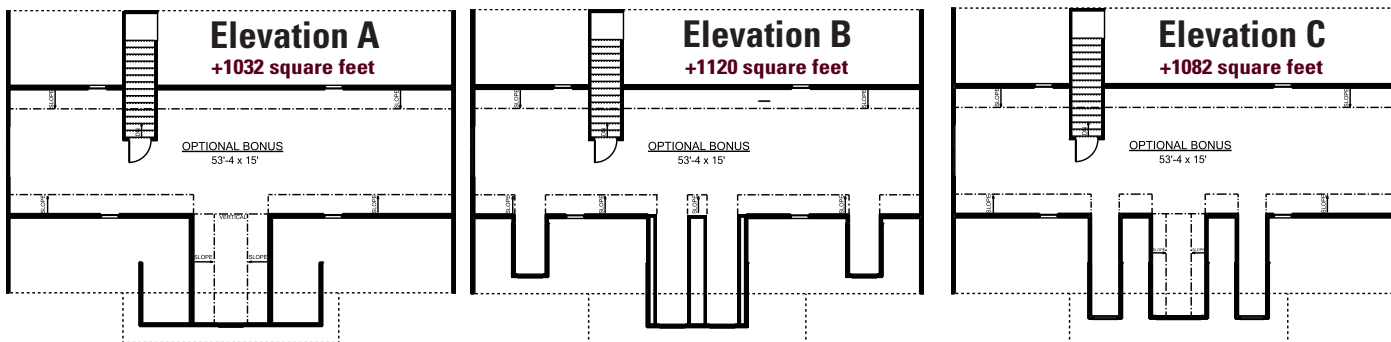

The Hartford

Elevation C

3 Bedroom/2 Bath

1-800-AHP-Home

AmericasHomePlace.com

© 2011 America's Home Place, Inc. Any information shown in this ad is subject to change at anytime. Illustrations show options and upgrades not included in base plan. Specifications vary by location. Home designs represented on this page are property of America's Home Place and are intended for demonstration purposes only. Any unauthorized duplication, copying or reproduction, or any other use, is strictly prohibited. FL #CR-C057203 Revised 1/25/16

First Floor

Optional Bonus Room

Hartford Options Elevation A, B, & C

Total Heated.....	1836
Front Porch.....	156
Garage.....	600
Total Under Roof.....	2592
Rear Stoop.....	28
Optional Rear Deck.....	160