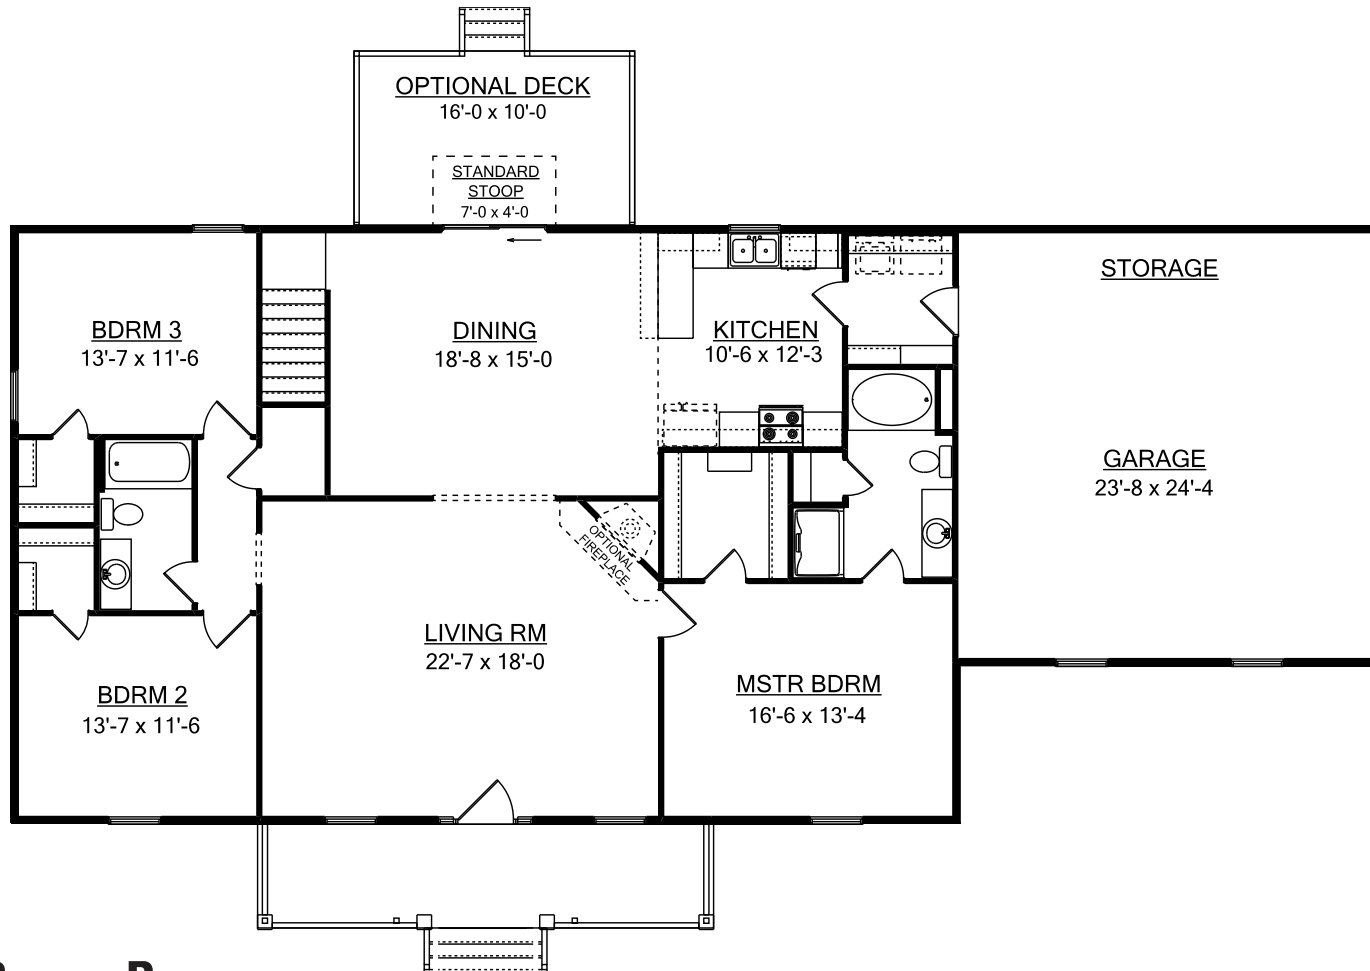

The Hartford

Elevation C

3 Bedroom/2 Bath

1-800-AHP-Home

AmericasHomePlace.com

© 2011 America's Home Place, Inc. Any information shown in this ad is subject to change at anytime. Illustrations show options and upgrades not included in base plan. Specifications vary by location. Home designs represented on this page are property of America's Home Place and are intended for demonstration purposes only. Any unauthorized duplication, copying or reproduction, or any other use, is strictly prohibited. FL #CR-C057203 Revised 1/25/16

First Floor

Optional Bonus Room

Hartford Options Elevation A, B, & C

Total Heated.....	1836
Front Porch.....	156
Garage.....	600
Total Under Roof.....	2592
Rear Stoop.....	28
Optional Rear Deck.....	160