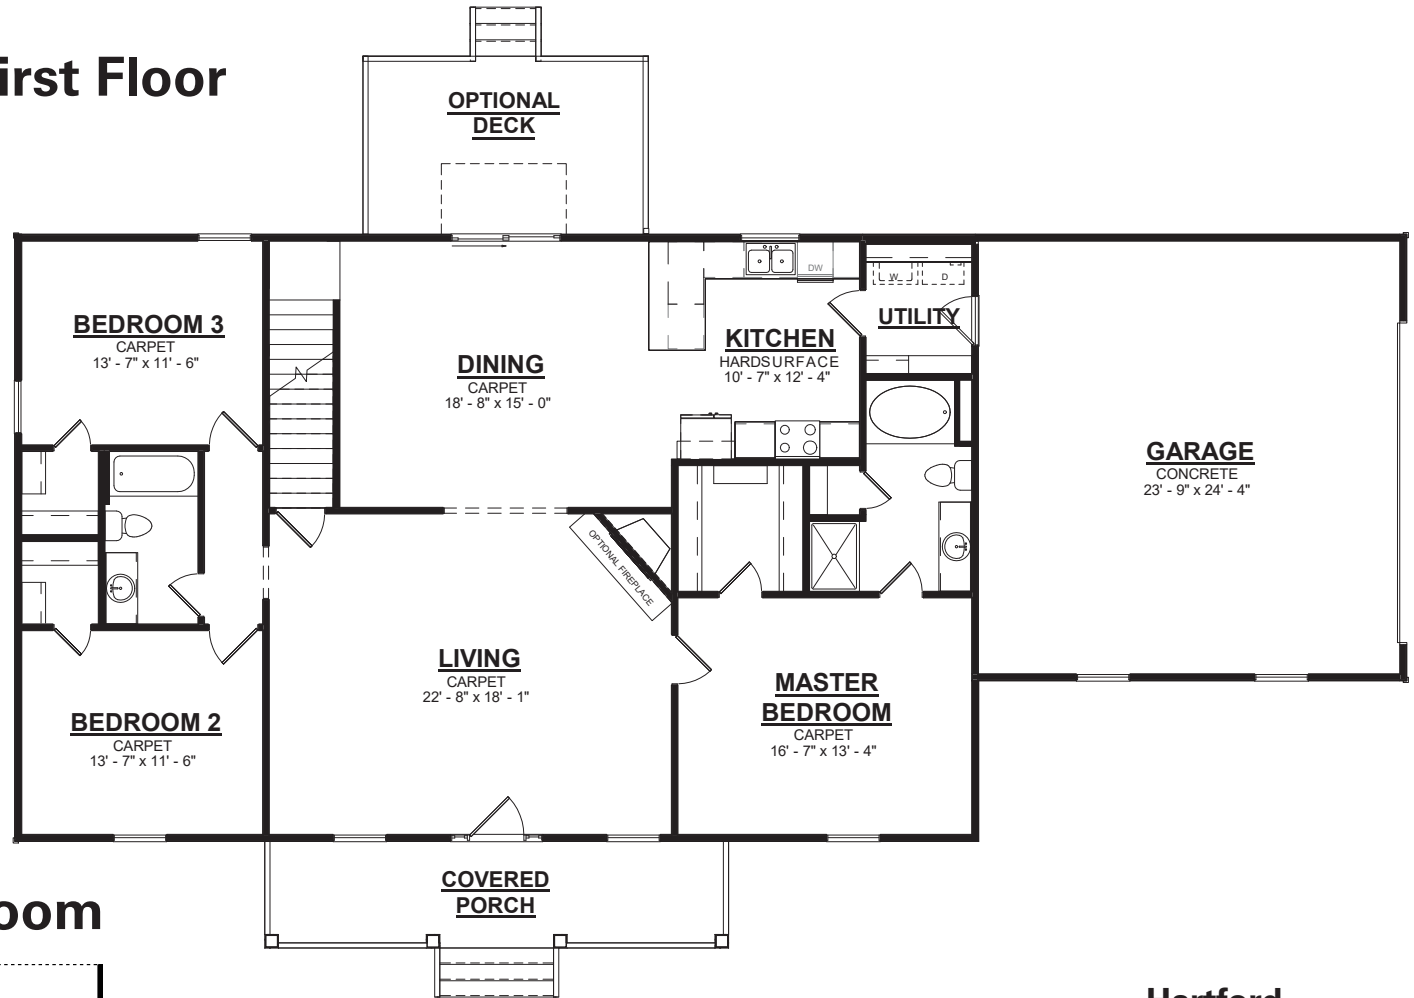

The Hartford

Elevation C With Basement Stairs

3 Bedroom / 2 Bath

1-800-AHP-Home | AmericasHomePlace.com

© 2021 America's Home Place, Inc. Any information shown in this ad is subject to change at anytime. Illustrations show options and upgrades not included in base plan. Specifications vary by location. Home designs represented on this page are property of America's Home Place and are intended for demonstration purposes only. Any unauthorized duplication, copying or reproduction, or any other use, is strictly prohibited. FL #CR-C1330787 NC #36341 Revised 9/13/21

First Floor

Optional Bonus Room

Hartford Elevation C With Bonus & Basement

Total Heated.....	1836
Front Porch.....	156
Garage.....	600
Total Under Roof.....	2592
Rear Stoop.....	28
Optional Rear Deck.....	160
Optional Bonus Room...	1082