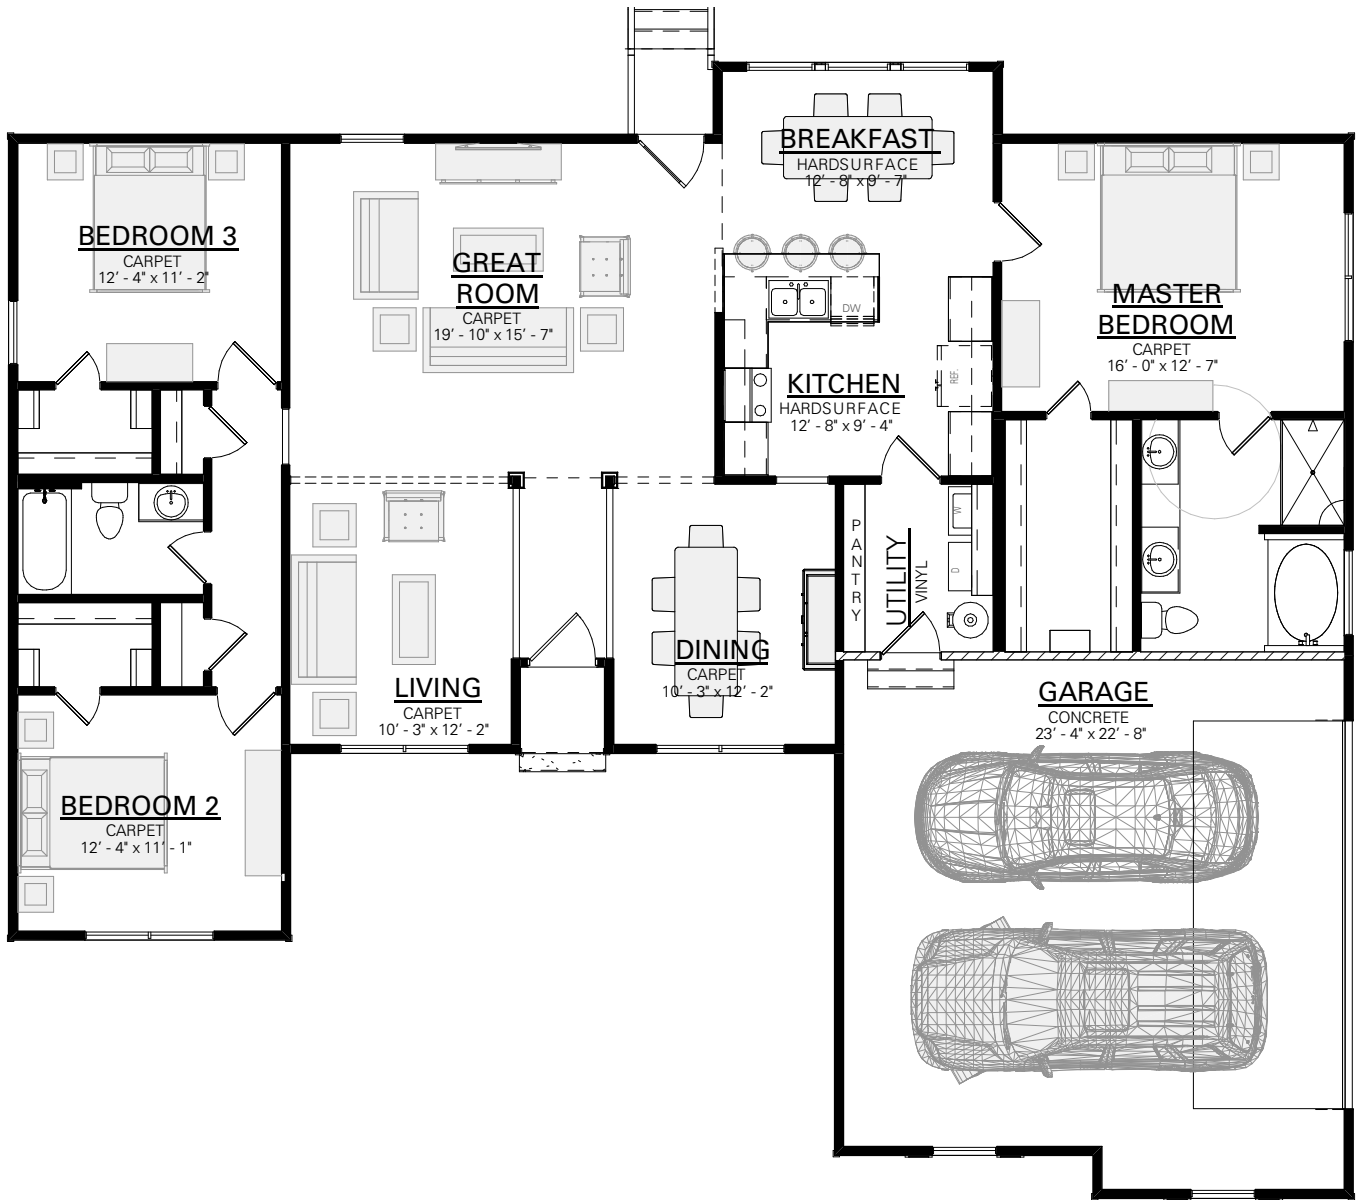

Auburn
Elevation A

Total Heated.....	1829
Front Porch.....	16
Garage.....	575
Total Under Roof...	2420
Rear Stoop.....	16