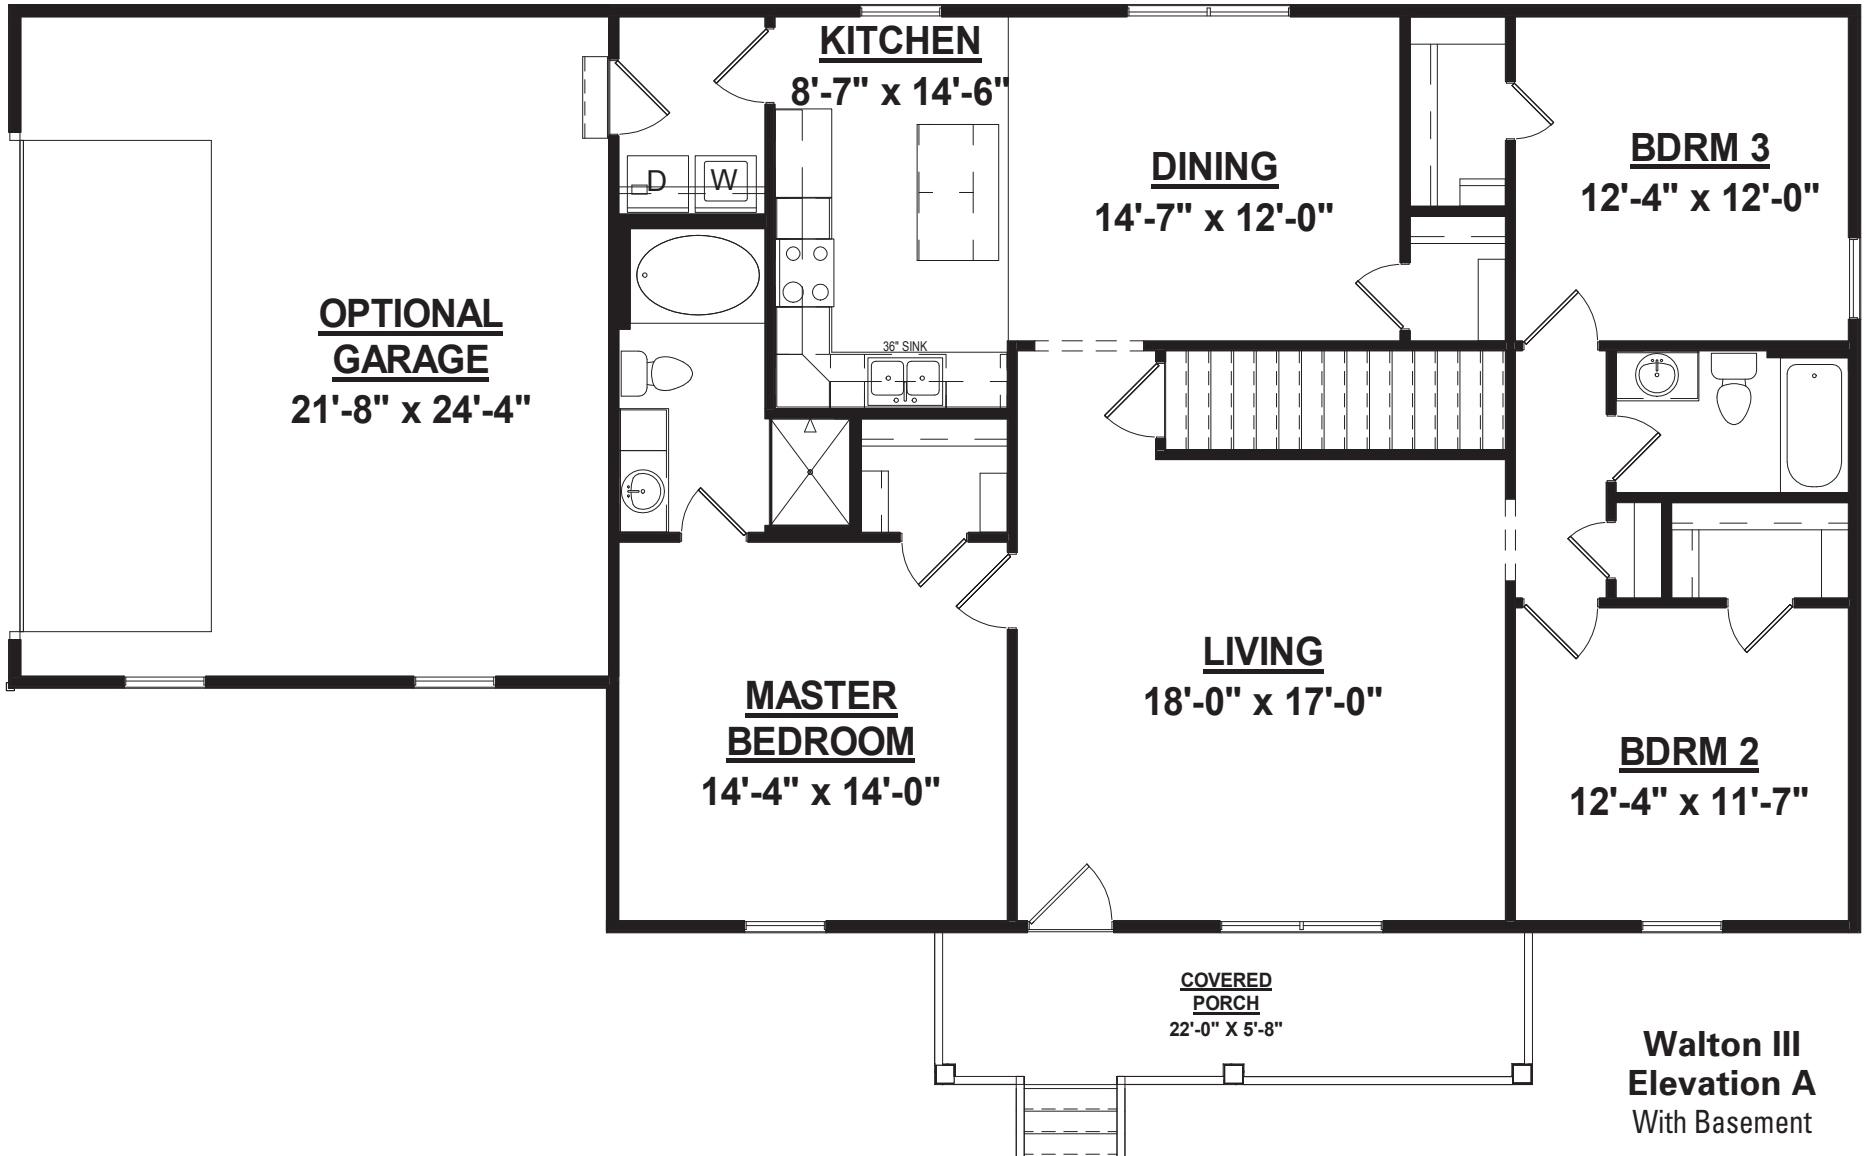

The Walton III

Elevation A With Basement Stairs

3 Bedroom/2 Bath

1-800-AHP-Home | AmericasHomePlace.com

© 2018 America's Home Place, Inc. Any information shown in this ad is subject to change at anytime. Illustrations show options and upgrades not included in base plan. Specifications vary by location. Home designs represented on this page are property of America's Home Place and are intended for demonstration purposes only. Any unauthorized duplication, copying or reproduction, or any other use, is strictly prohibited. FL #CR-C057203 Revised 5/31/18

First Floor

Total Heated.....1564
Front Porch.....125
Total Under Roof.....1689
Optional Garage.....550