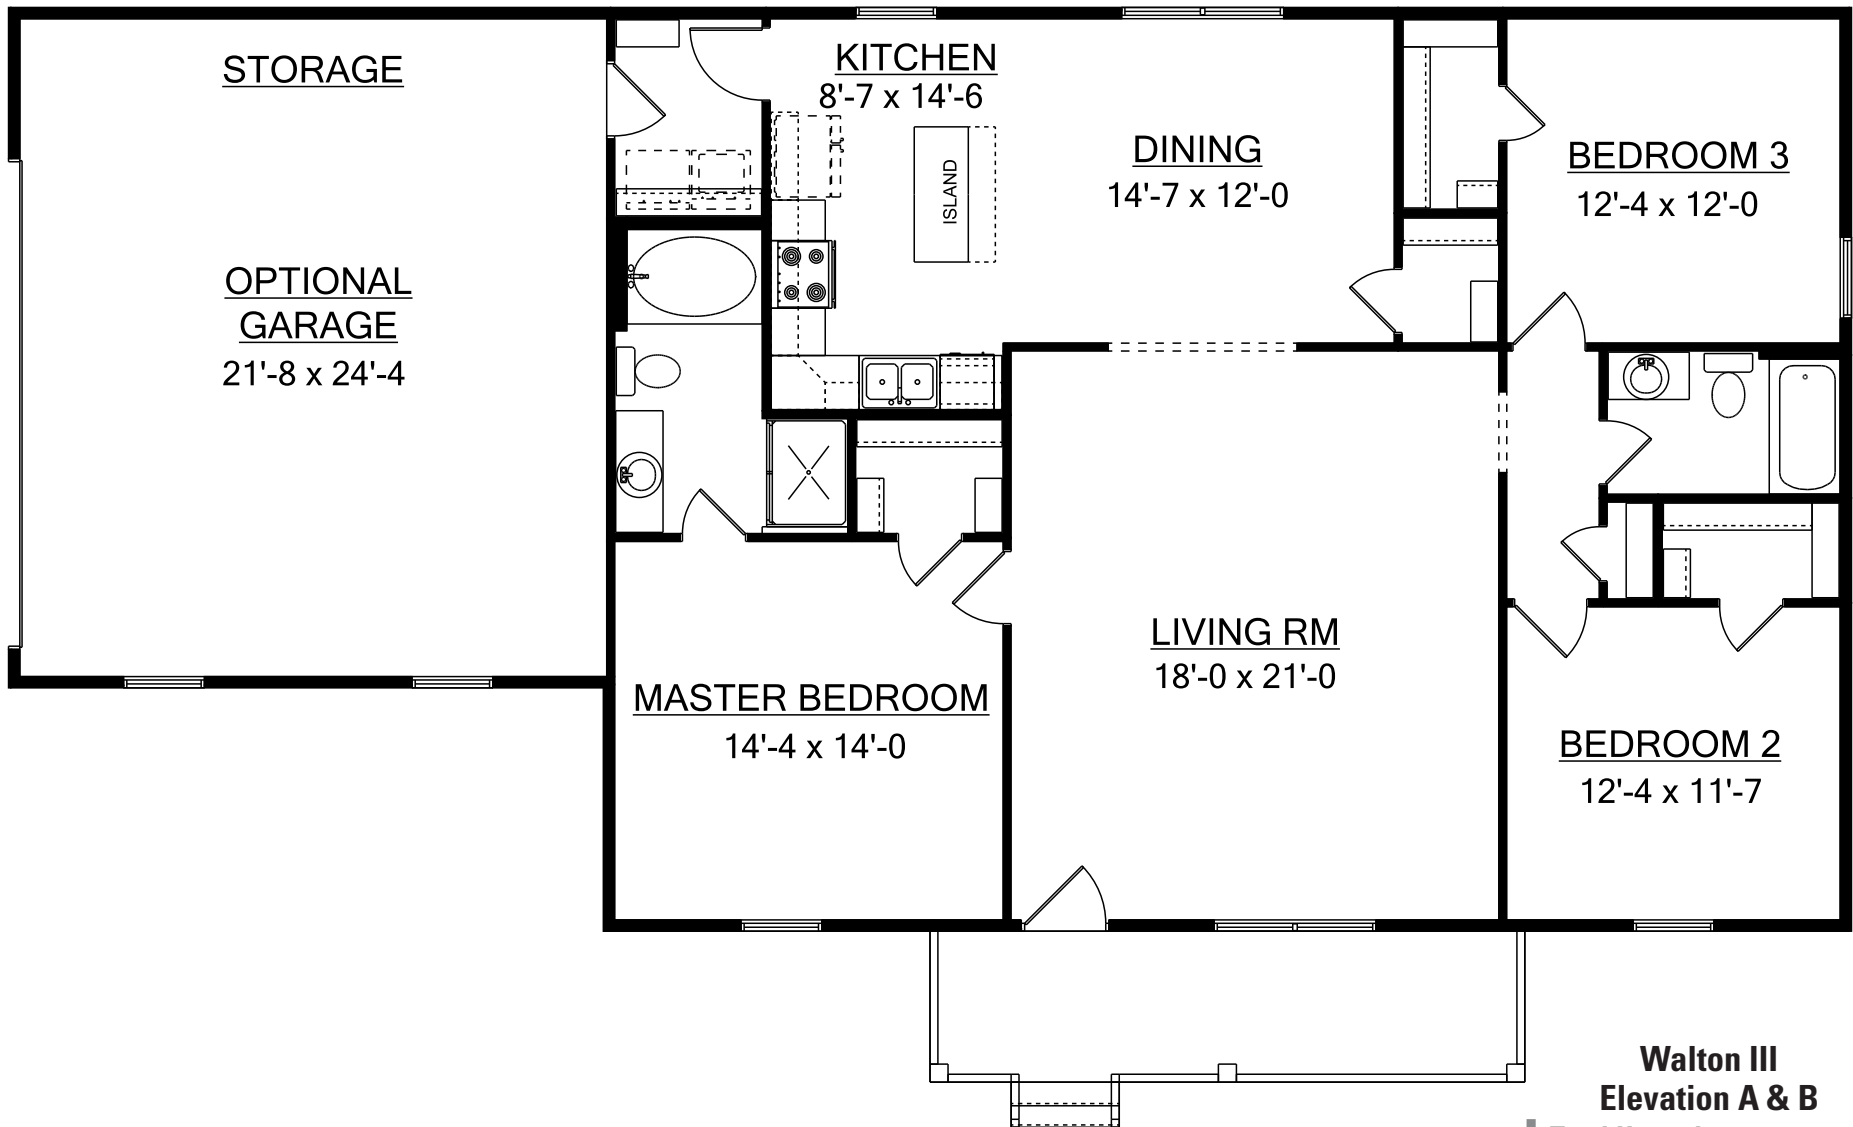

The Walton III

Elevation B

3 Bedroom/2 Bath

1-800-AHP-Home | AmericasHomePlace.com

© 2011 America's Home Place, Inc. Any information shown in this ad is subject to change at anytime. Illustrations show options and upgrades not included in base plan. Specifications vary by location. Home designs represented on this page are property of America's Home Place and are intended for demonstration purposes only. Any unauthorized duplication, copying or reproduction, or any other use, is strictly prohibited. FL #CR-C057203 Revised 3/3/16

First Floor

**Walton III
Elevation A & B**

Total Heated.....	1564
Front Porch.....	125
Total Under Roof.....	1689
Optional Garage.....	550