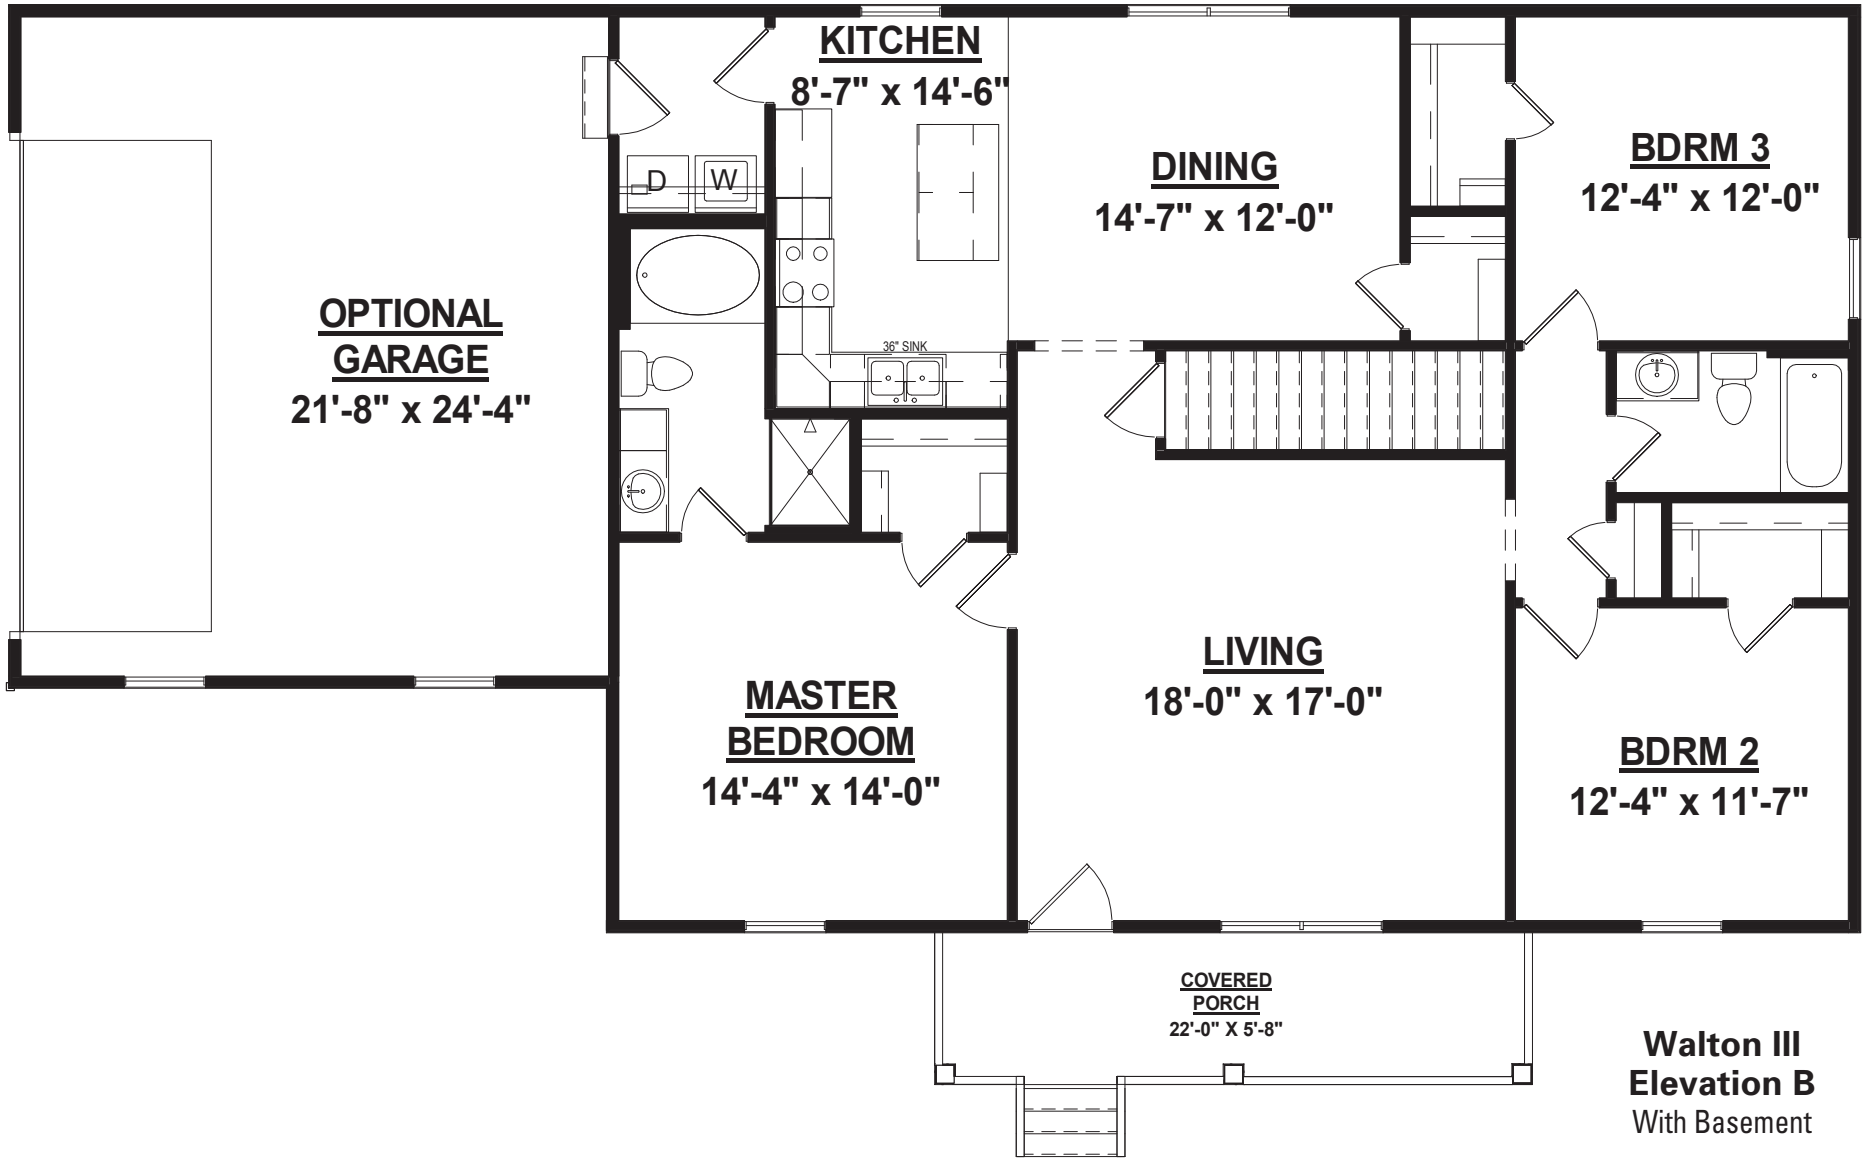

The Walton III

Elevation B With Basement Stairs

3 Bedroom/2 Bath

1-800-AHP-Home | AmericasHomePlace.com

© 2018 America's Home Place, Inc. Any information shown in this ad is subject to change at anytime. Illustrations show options and upgrades not included in base plan. Specifications vary by location. Home designs represented on this page are property of America's Home Place and are intended for demonstration purposes only. Any unauthorized duplication, copying or reproduction, or any other use, is strictly prohibited. FL #CR-C057203 Revised 5/31/18

First Floor

**Walton III
Elevation B
With Basement**

Total Heated.....1564
Front Porch.....125
Total Under Roof.....1689
Optional Garage.....550