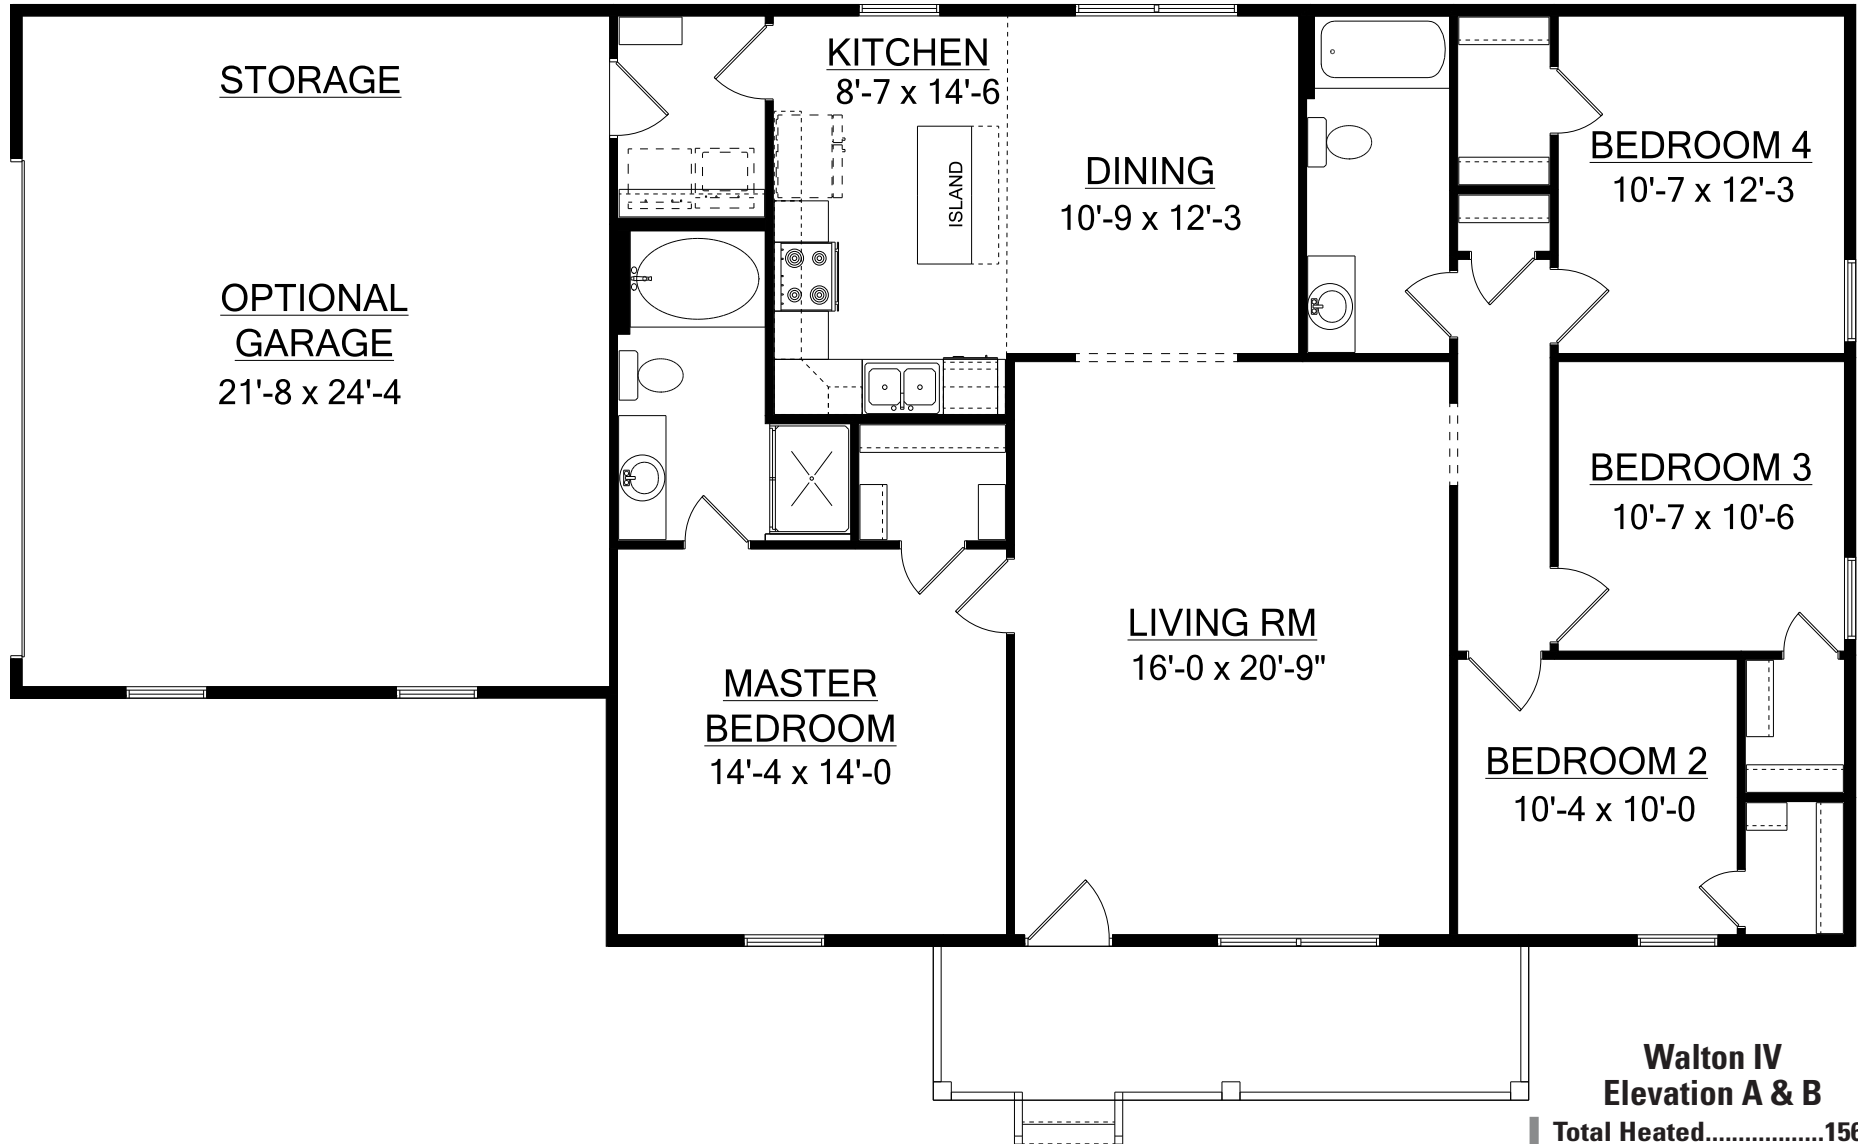

The Walton IV

Elevation A

4 Bedroom/2 Bath

1-800-AHP-Home

| AmericasHomePlace.com

© 2011 America's Home Place, Inc. Any information shown in this ad is subject to change at anytime. Illustrations show options and upgrades not included in base plan. Specifications vary by location. Home designs represented on this page are property of America's Home Place and are intended for demonstration purposes only. Any unauthorized duplication, copying or reproduction, or any other use, is strictly prohibited. FL #CR-C057203 Revised 3/9/16

First Floor

**Walton IV
Elevation A & B**

Total Heated.....	1564
Front Porch.....	125
Total Under Roof.....	1689
Optional Garage.....	550