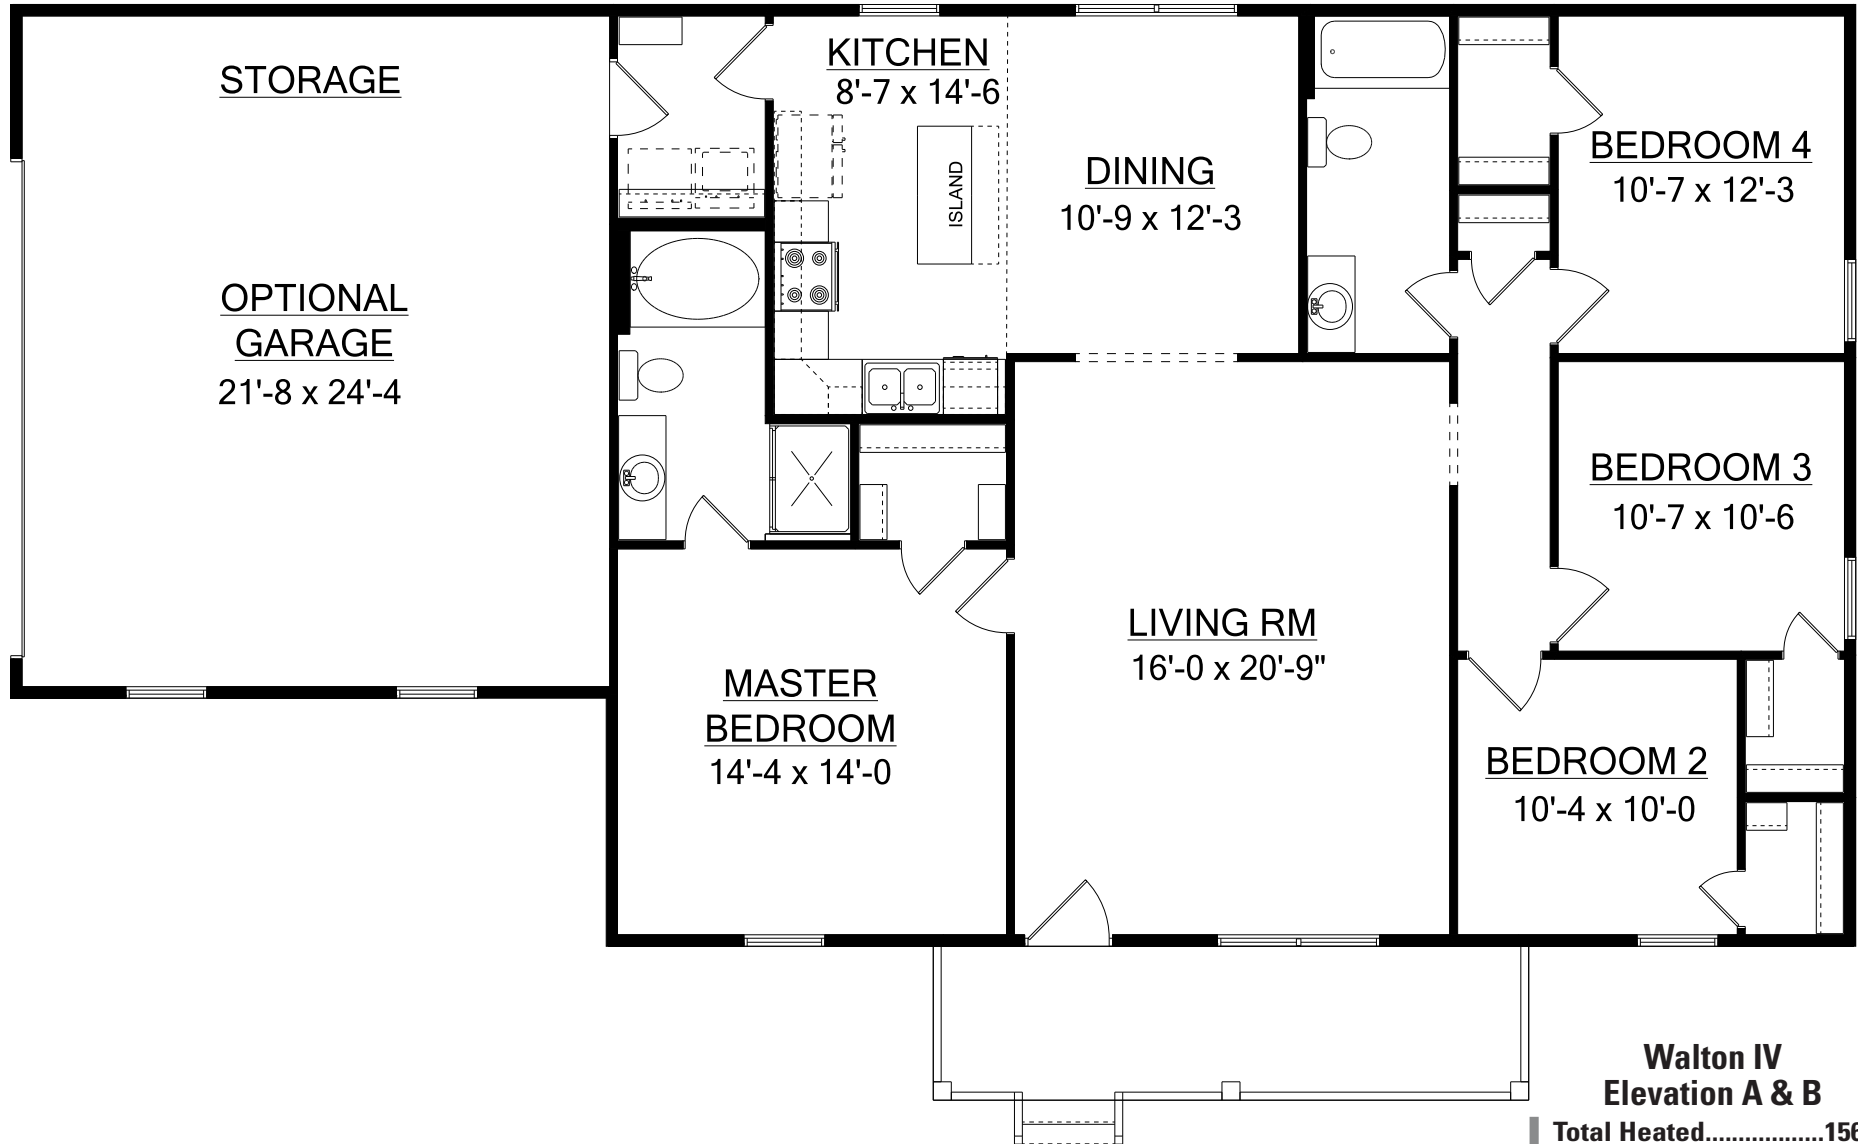

# The Walton IV

Elevation B

4 Bedroom/2 Bath

1-800-AHP-Home

| [AmericasHomePlace.com](http://AmericasHomePlace.com)

© 2011 America's Home Place, Inc. Any information shown in this ad is subject to change at anytime. Illustrations show options and upgrades not included in base plan. Specifications vary by location. Home designs represented on this page are property of America's Home Place and are intended for demonstration purposes only. Any unauthorized duplication, copying or reproduction, or any other use, is strictly prohibited. FL #CR-C057203 Revised 3/3/16

# First Floor

## Walton IV Elevation A & B

Total Heated.....	1564
Front Porch.....	125
Total Under Roof.....	1689
Optional Garage.....	550