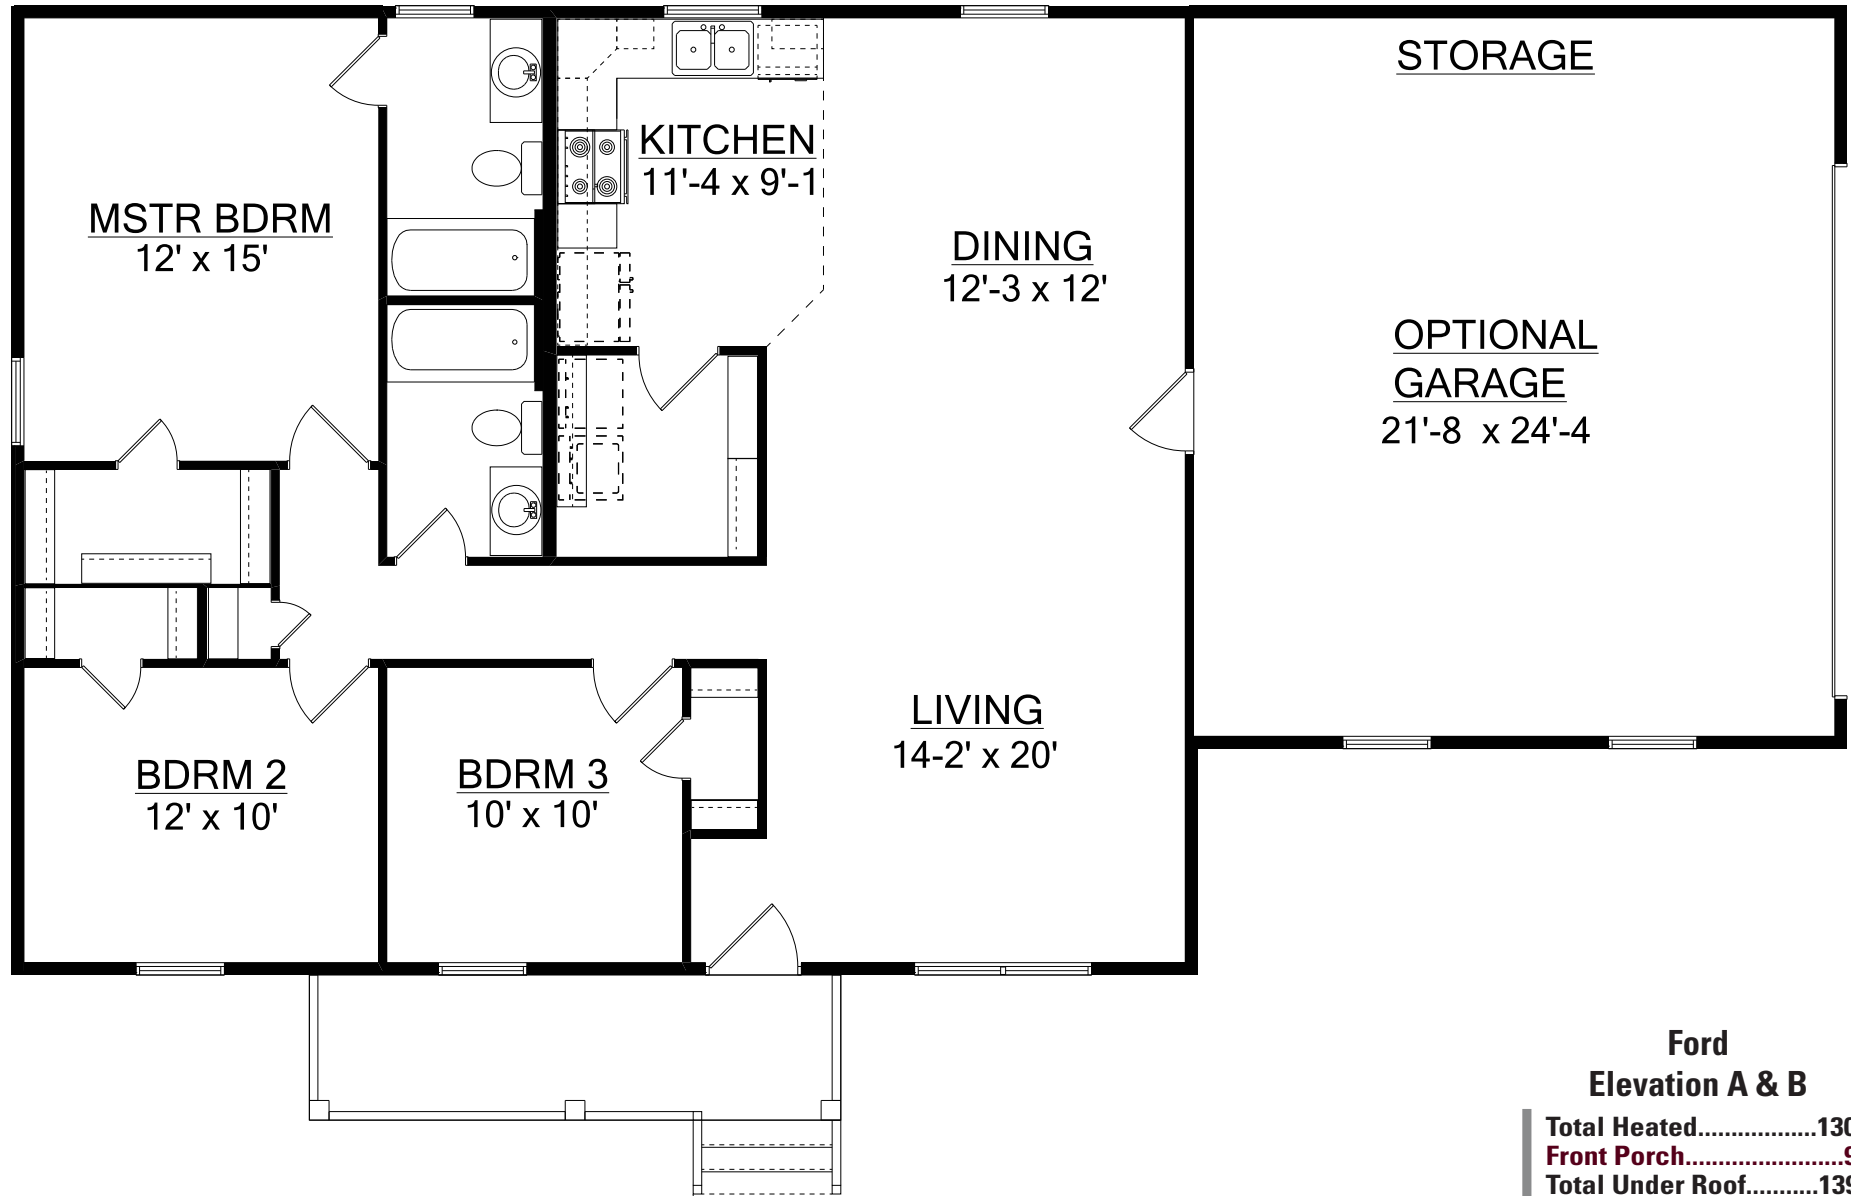

The Ford

Elevation B

3 Bedroom/2 Bath

1-800-AHP-Home | AmericasHomePlace.com

© 2011 America's Home Place, Inc. Any information shown in this ad is subject to change at anytime. Illustrations show options and upgrades not included in base plan. Specifications vary by location. Home designs represented on this page are property of America's Home Place and are intended for demonstration purposes only. Any unauthorized duplication, copying or reproduction, or any other use, is strictly prohibited. FL #CR-C057203 Revised 10/8/15

First Floor

Ford Elevation A & B

Total Heated.....	1307
Front Porch.....	90
Total Under Roof.....	1397
Optional Garage.....	550