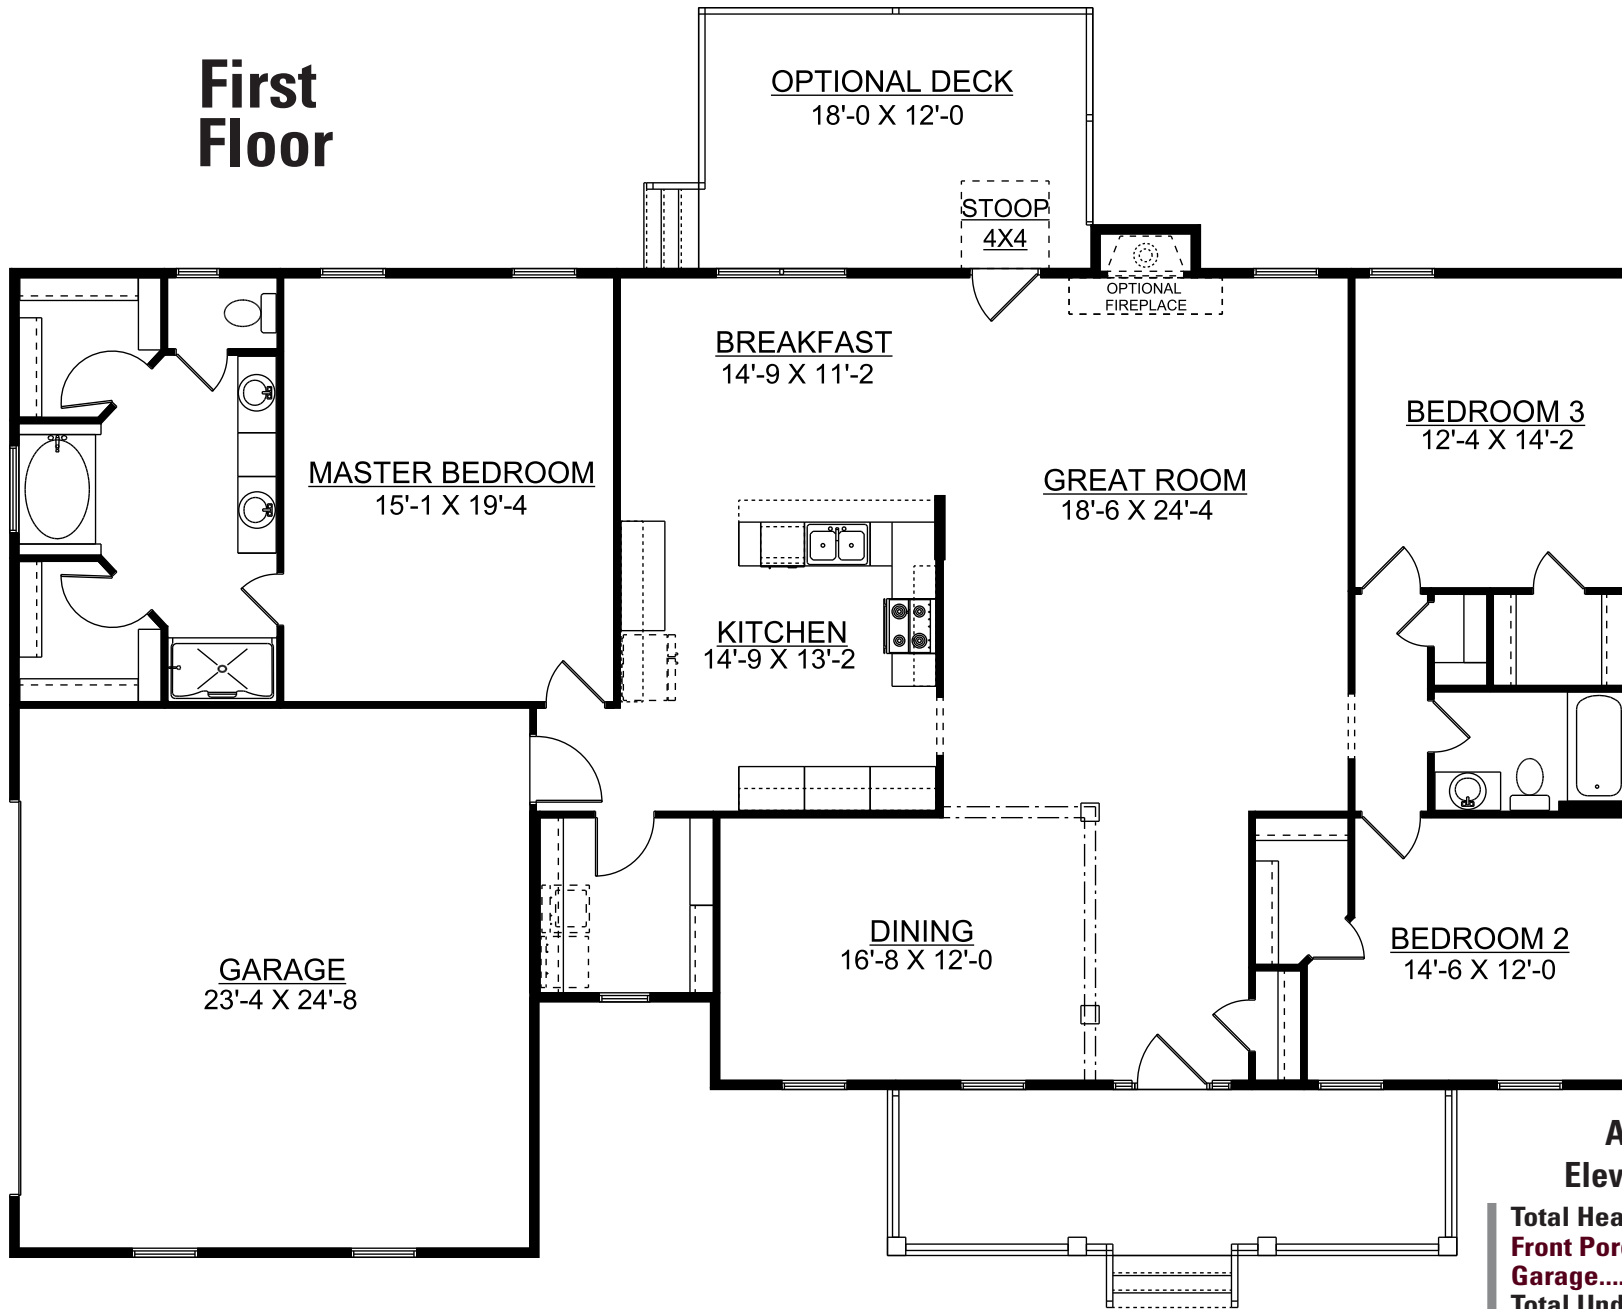

The Avondale

Elevation A

3 Bedroom/2 Bath

1-800-AHP-Home | AmericasHomePlace.com

© 2011 America's Home Place, Inc. Any information shown in this ad is subject to change at anytime. Illustrations show options and upgrades not included in base plan. Specifications vary by location. Home designs represented on this page are property of America's Home Place and are intended for demonstration purposes only. Any unauthorized duplication, copying or reproduction, or any other use, is strictly prohibited. FL #CR-C057203 Revised 8/27/15

First Floor

Avondale Elevation A & B

Total Heated.....	2320
Front Porch.....	200
Garage.....	596
Total Under Roof.....	3116
Rear Stoop.....	16
Optional Deck.....	216

© 2011 America's Home Place, Inc. Any information shown in this ad is subject to change at anytime. Illustrations show options and upgrades not included in base plan. Specifications vary by location. Home designs represented on this page are property of America's Home Place and are intended for demonstration purposes only. Any unauthorized duplication, copying or reproduction, or any other use, is strictly prohibited. FL #CR-C057203 Revised 8/27/15