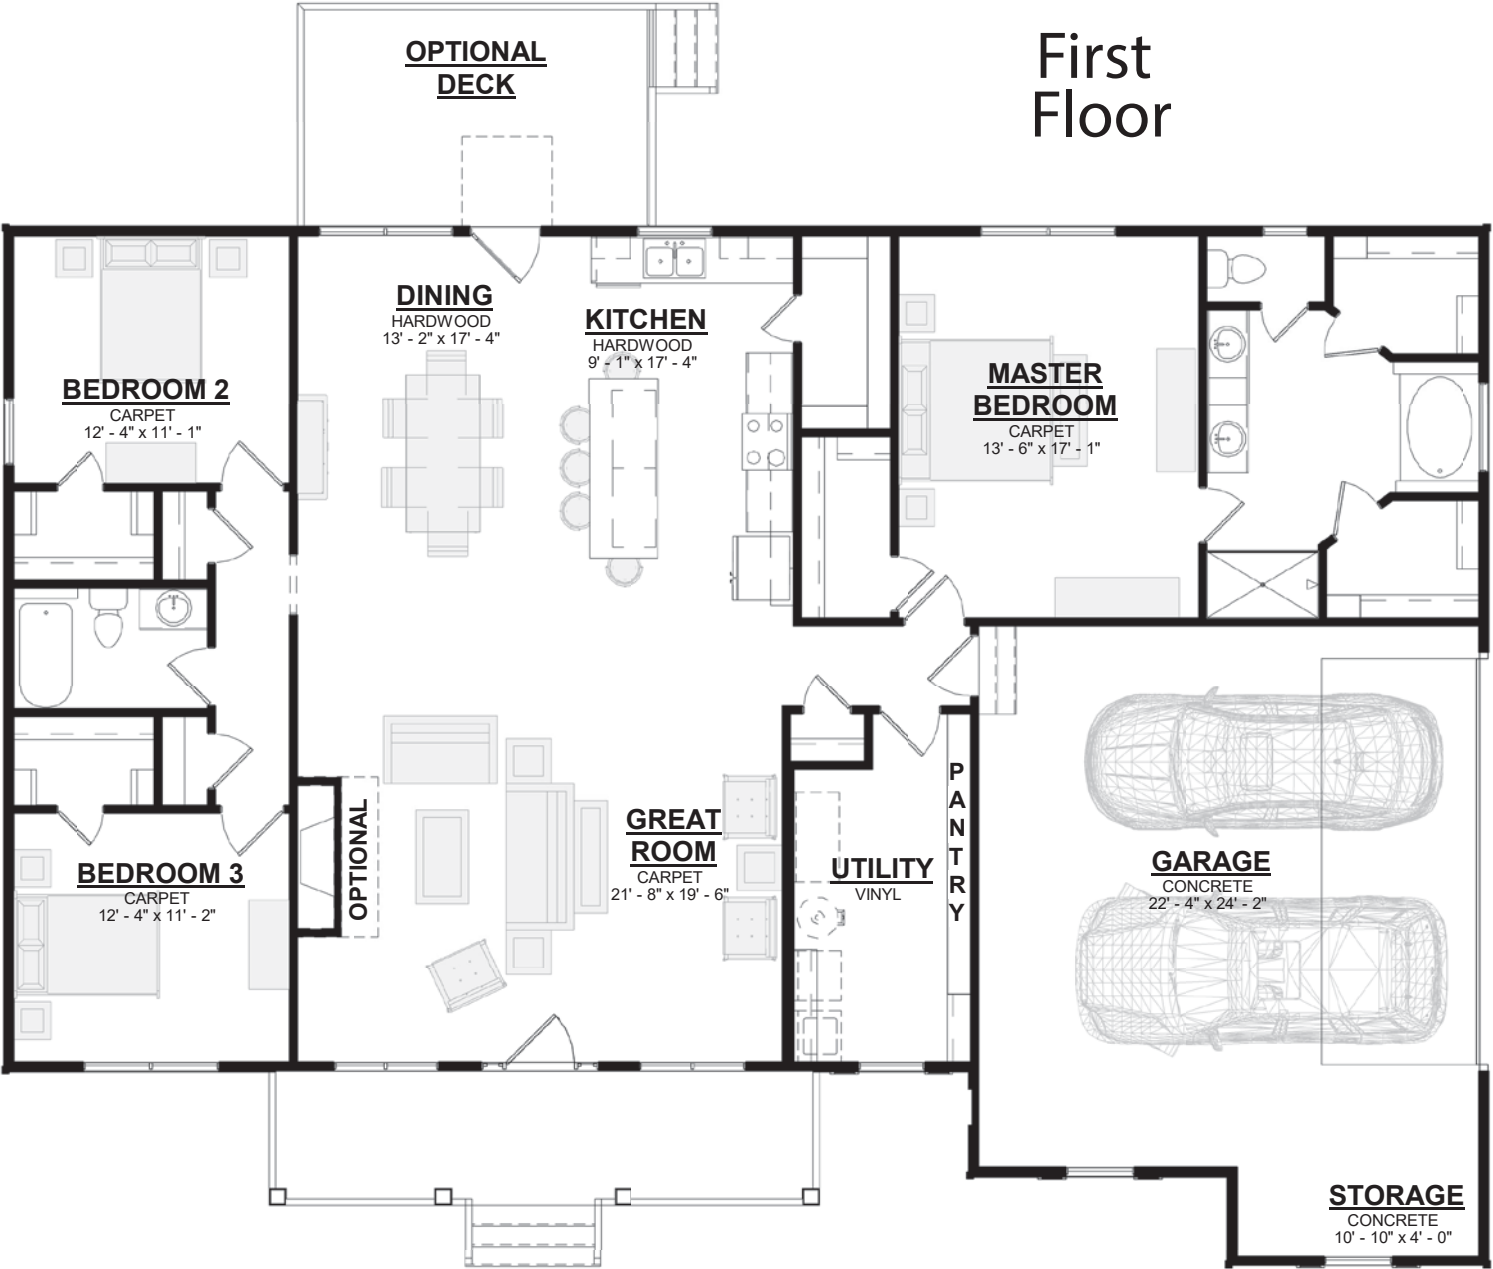

First Floor

Glenridge Elevation A

First Floor Heated.....	2025
Front Porch.....	147
Garage.....	603
Total Under Roof.....	2775
Rear Stoop.....	16
Optional Deck.....	160