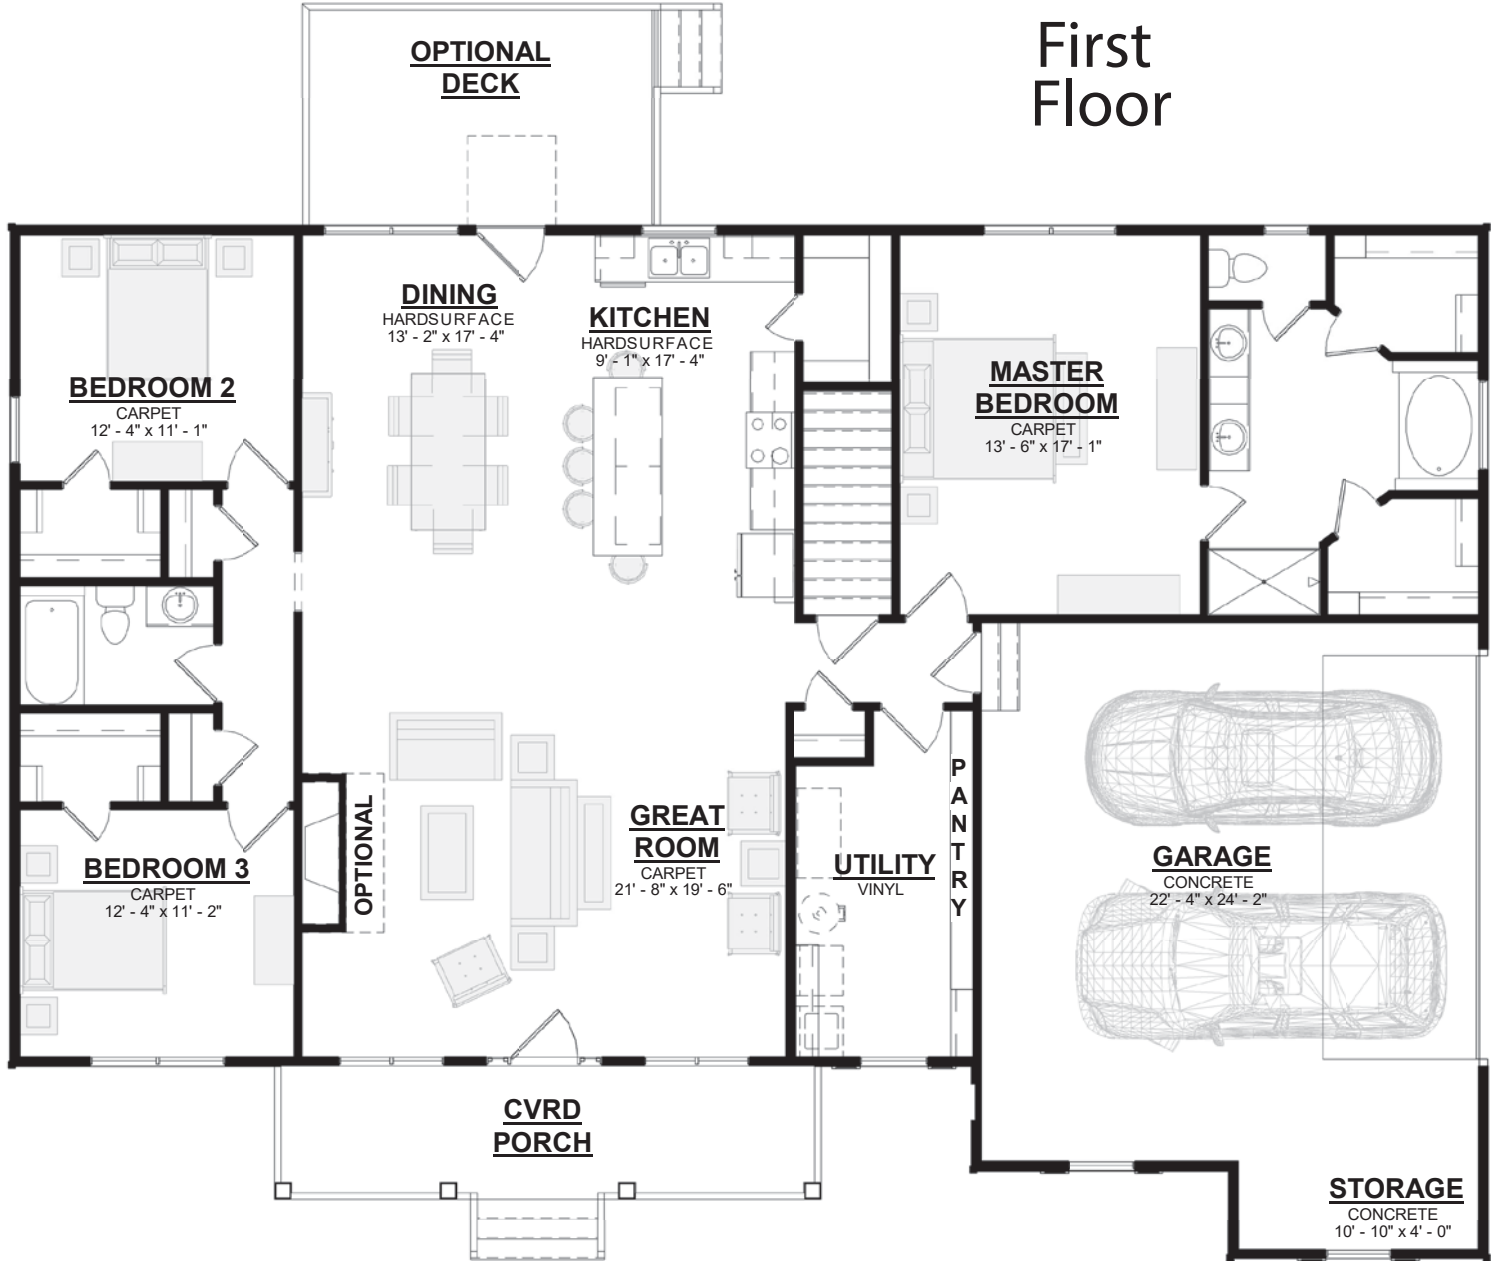

First Floor

Glenridge
Elevation A
With Basement

First Floor Heated.....	2025
Front Porch.....	147
Garage.....	603
Total Under Roof.....	2775
Rear Stoop.....	16
Optional Deck.....	160