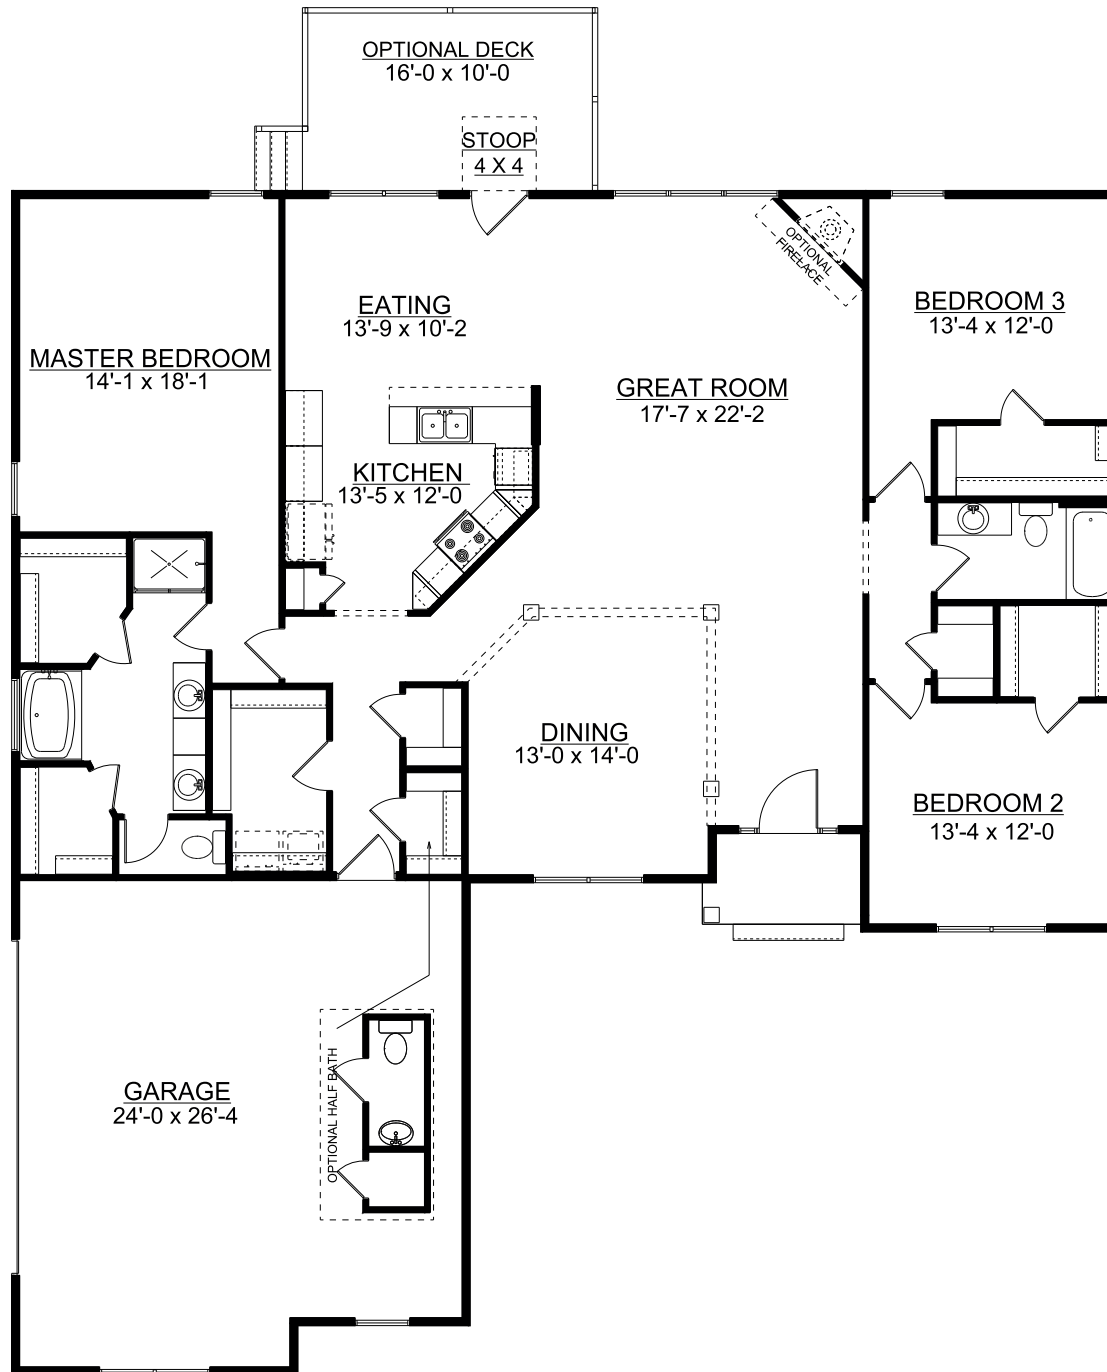

The Ashford

Elevation A

3 Bedroom / 2 Bath

1-800-AHP-Home | AmericasHomePlace.com

© 2021 America's Home Place, Inc. Any information shown in this ad is subject to change at anytime. Illustrations show options and upgrades not included in base plan. Specifications vary by location. Home designs represented on this page are property of America's Home Place and are intended for demonstration purposes only. Any unauthorized duplication, copying or reproduction, or any other use, is strictly prohibited. FL #CR-C1330787 NC #36341 Revised 9/16/21

First Floor

Ashford Elevation A

Total Heated.....	2255
Garage.....	634
Front Porch.....	42
Total Under Roof.....	2930
Rear Stoop.....	16
Optional Rear Deck.....	160