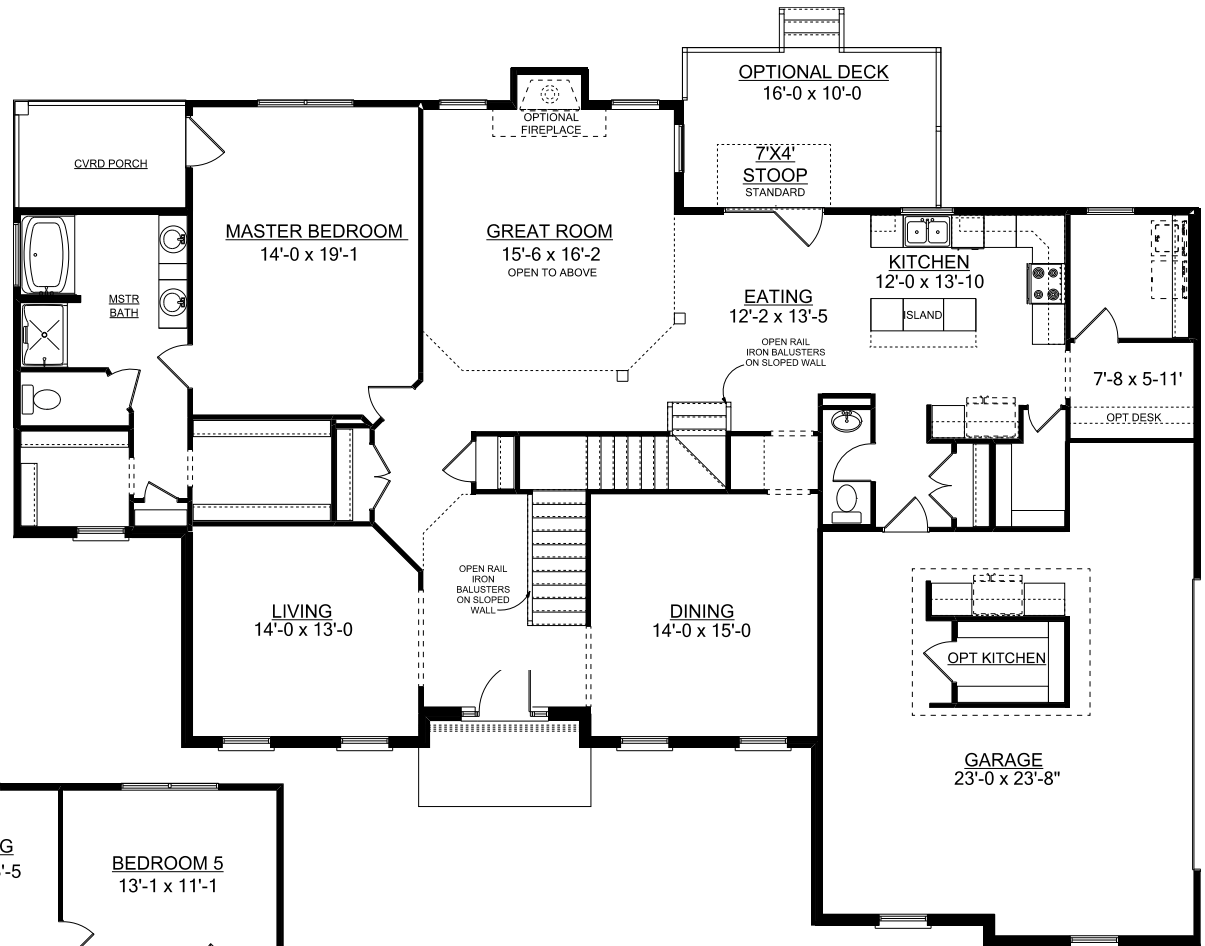

The Southampton

Elevation B

5 Bedroom/3.5 Bath

1-800-AHP-Home

| AmericasHomePlace.com

© 2011 America's Home Place, Inc. Any information shown in this ad is subject to change at anytime. Illustrations show options and upgrades not included in base plan. Specifications vary by location. Home designs represented on this page are property of America's Home Place and are intended for demonstration purposes only. Any unauthorized duplication, copying or reproduction, or any other use, is strictly prohibited. FL #CR-C057203 Revised 11/2/15

First Floor

Second Floor

Southampton Elevation B

1st Floor.....	2122
2nd Floor.....	1432
Total Heated.....	3554
Rear Covered Porch.....	71
Garage.....	625
Total Under Roof.....	4250
Front Stoop.....	49
Rear Stoop.....	28