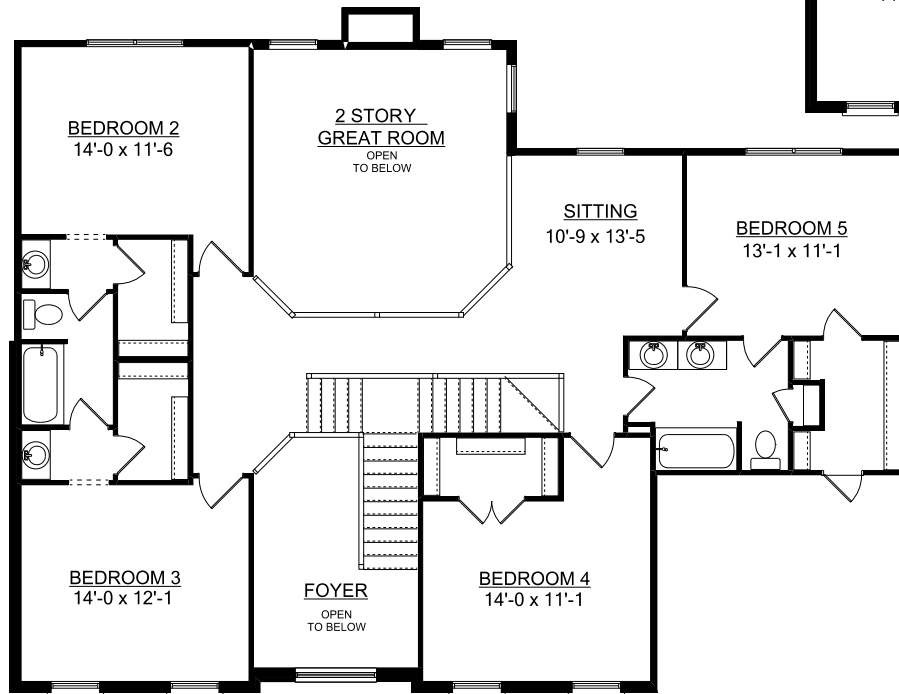

The Southampton

Elevation B

5 Bedroom/3.5 Bath

1-800-AHP-Home

| AmericasHomePlace.com

© 2011 America's Home Place, Inc. Any information shown in this ad is subject to change at anytime. Illustrations show options and upgrades not included in base plan. Specifications vary by location. Home designs represented on this page are property of America's Home Place and are intended for demonstration purposes only. Any unauthorized duplication, copying or reproduction, or any other use, is strictly prohibited. FL #CR-C057203 Revised 11/2/15

First Floor

Second Floor

Southampton Elevation B

1st Floor.....	2122
2nd Floor.....	1432
Total Heated.....	3554
Rear Covered Porch.....	71
Garage.....	625
Total Under Roof.....	4250
Front Stoop.....	49
Rear Stoop.....	28