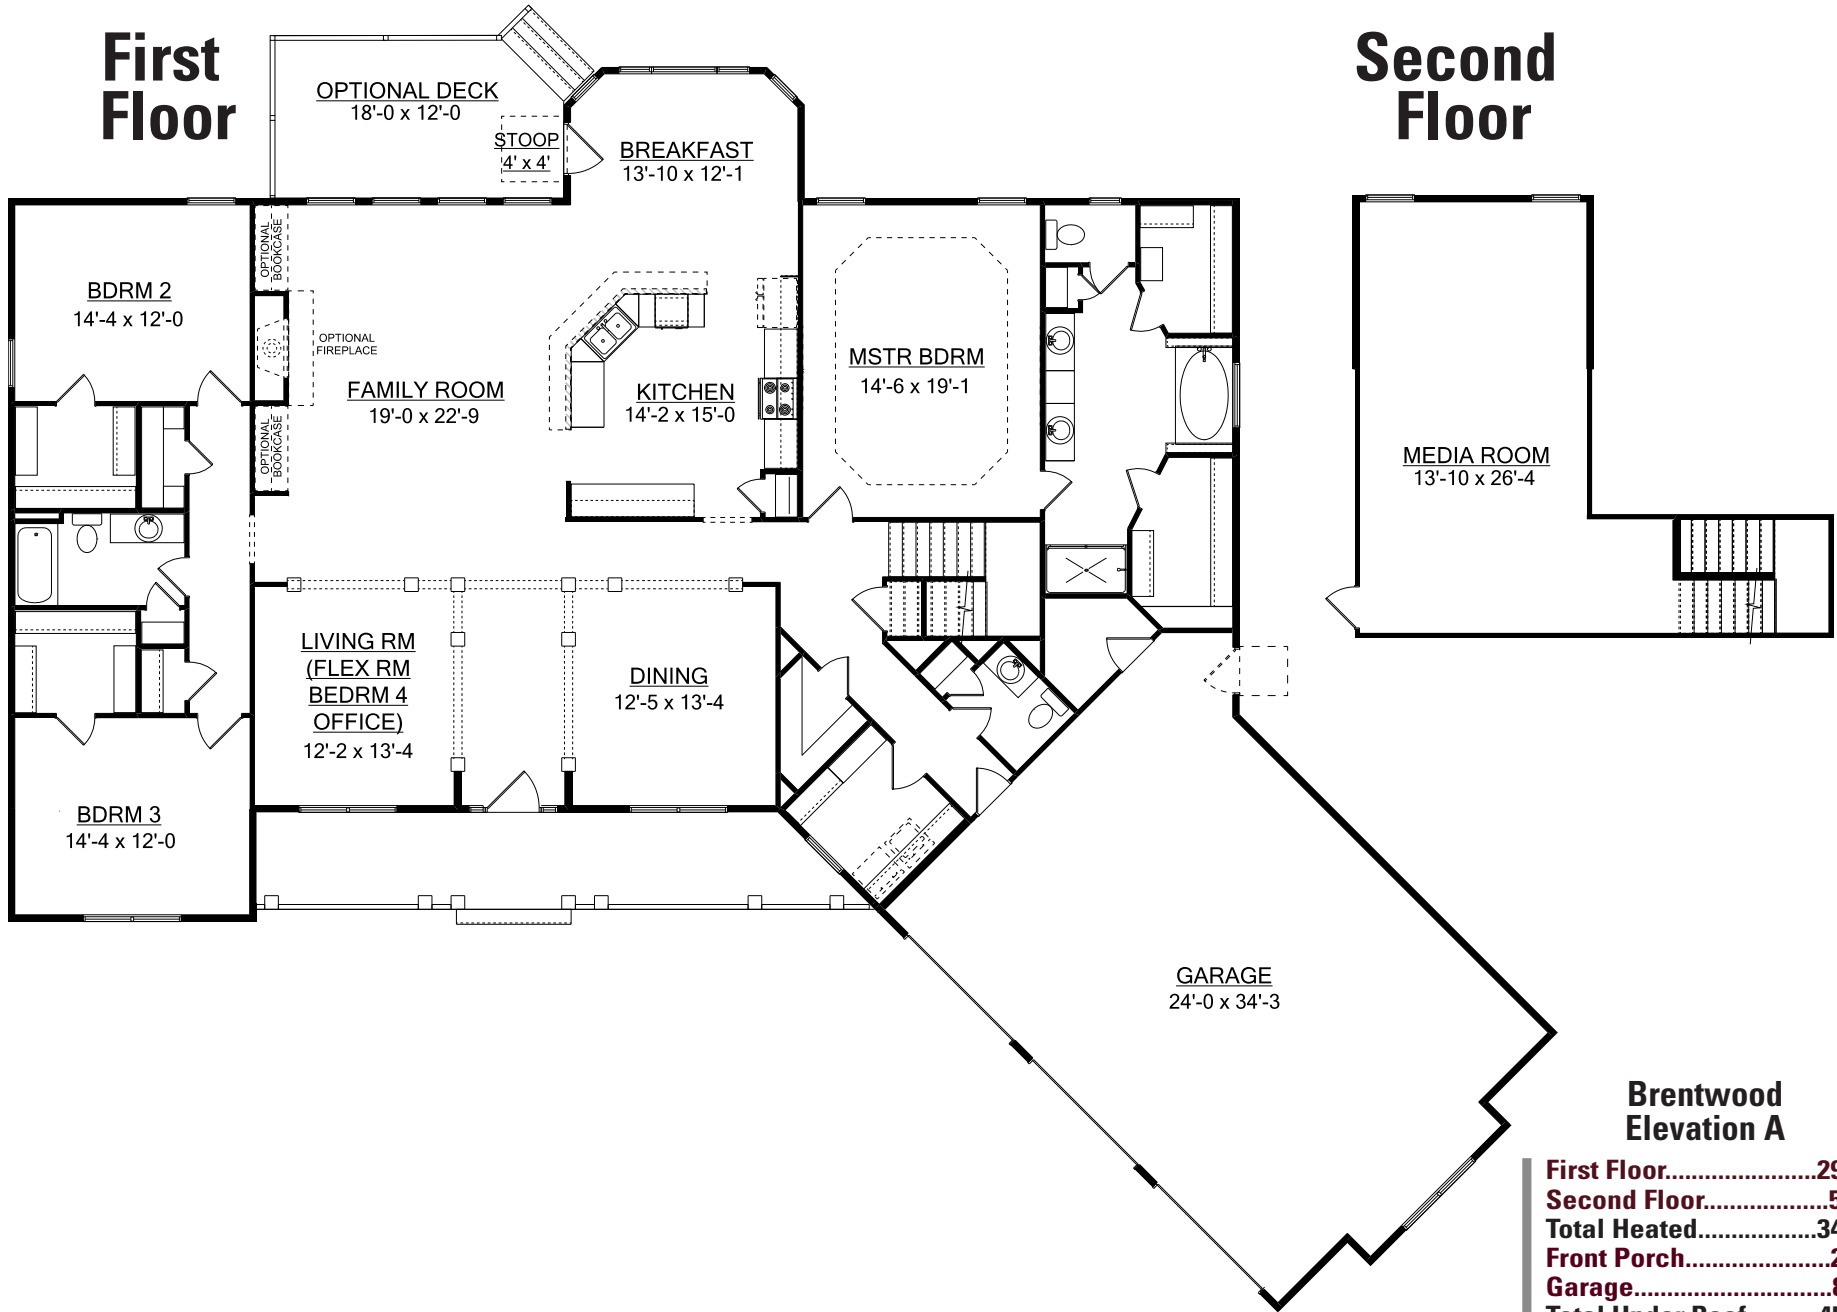

# The Brentwood

Elevation A

3-4 Bedroom/2.5 Bath

1-800-AHP-Home

| AmericasHomePlace.com

© 2013 America's Home Place, Inc. Any information shown in this ad is subject to change at anytime. Illustrations show options and upgrades not included in base plan. Specifications vary by location. Home designs represented on this page are property of America's Home Place and are intended for demonstration purposes only. Any unauthorized duplication, copying or reproduction, or any other use, is strictly prohibited. FL #CR-C057203 Revised 9/8/15

# First Floor

# Second Floor

## Brentwood Elevation A

First Floor.....	2941
Second Floor.....	502
Total Heated.....	3443
Front Porch.....	210
Garage.....	859
Total Under Roof.....	4512
Rear Stoop.....	16
Optional Rear Deck.....	205