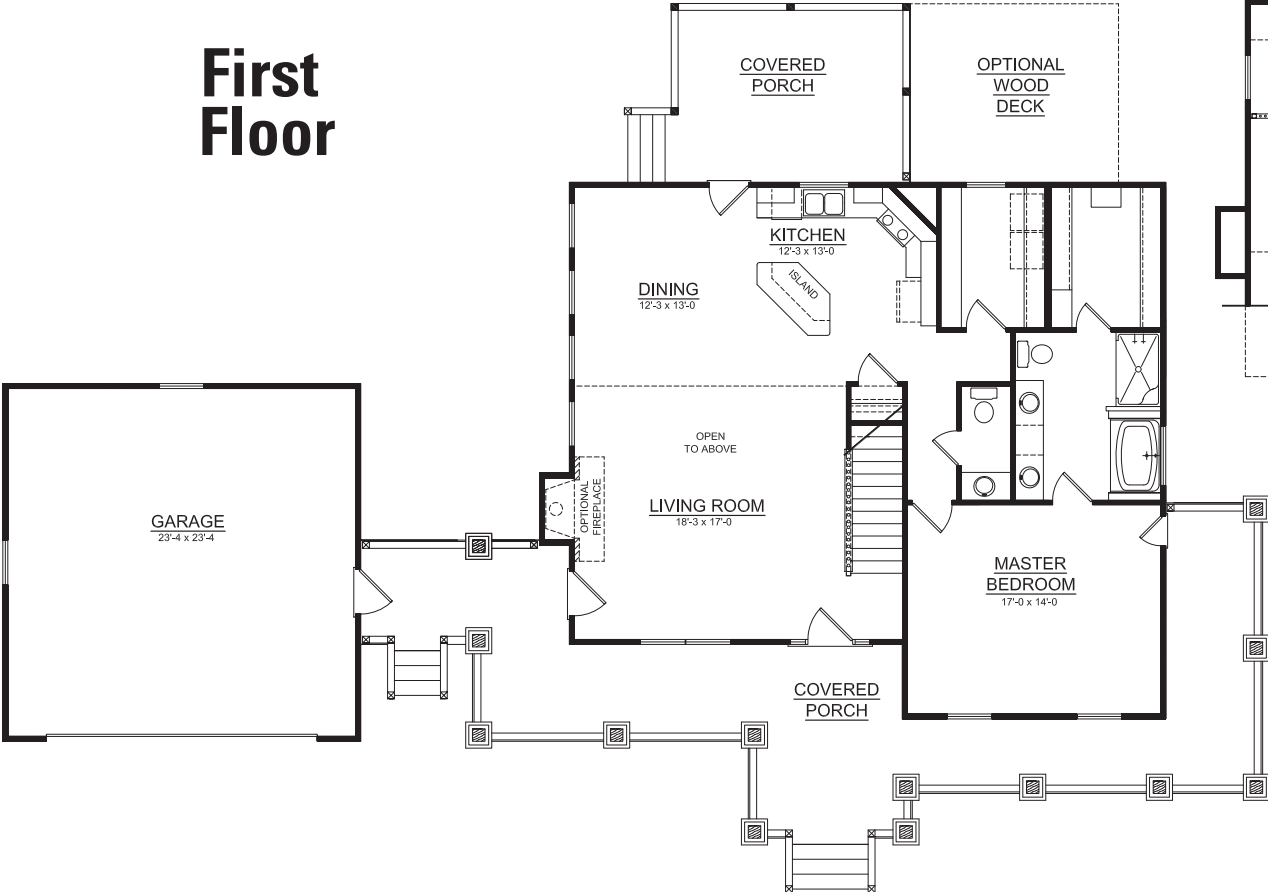

First Floor

Hickory Ridge III Elevation A & B

First Floor.....	1328
Second Floor.....	781
Total Heated.....	2109
Front Porch.....	577
Covered Rear Porch.....	192
Garage.....	576
Total Under Roof.....	3454
Optional Wood Deck.....	168