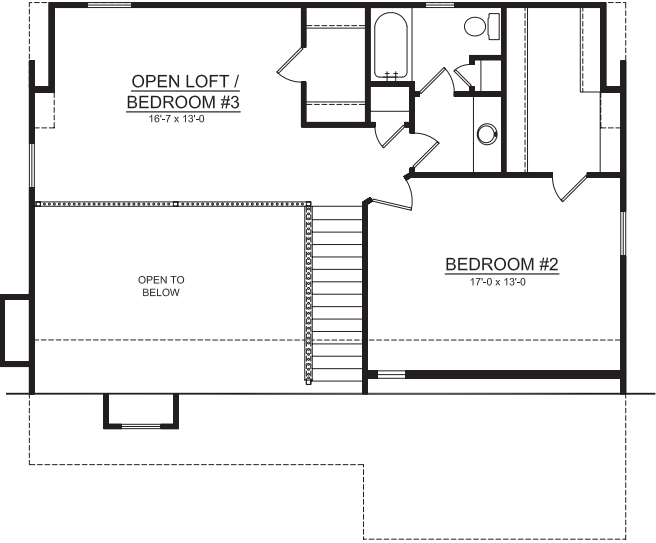

Second Floor