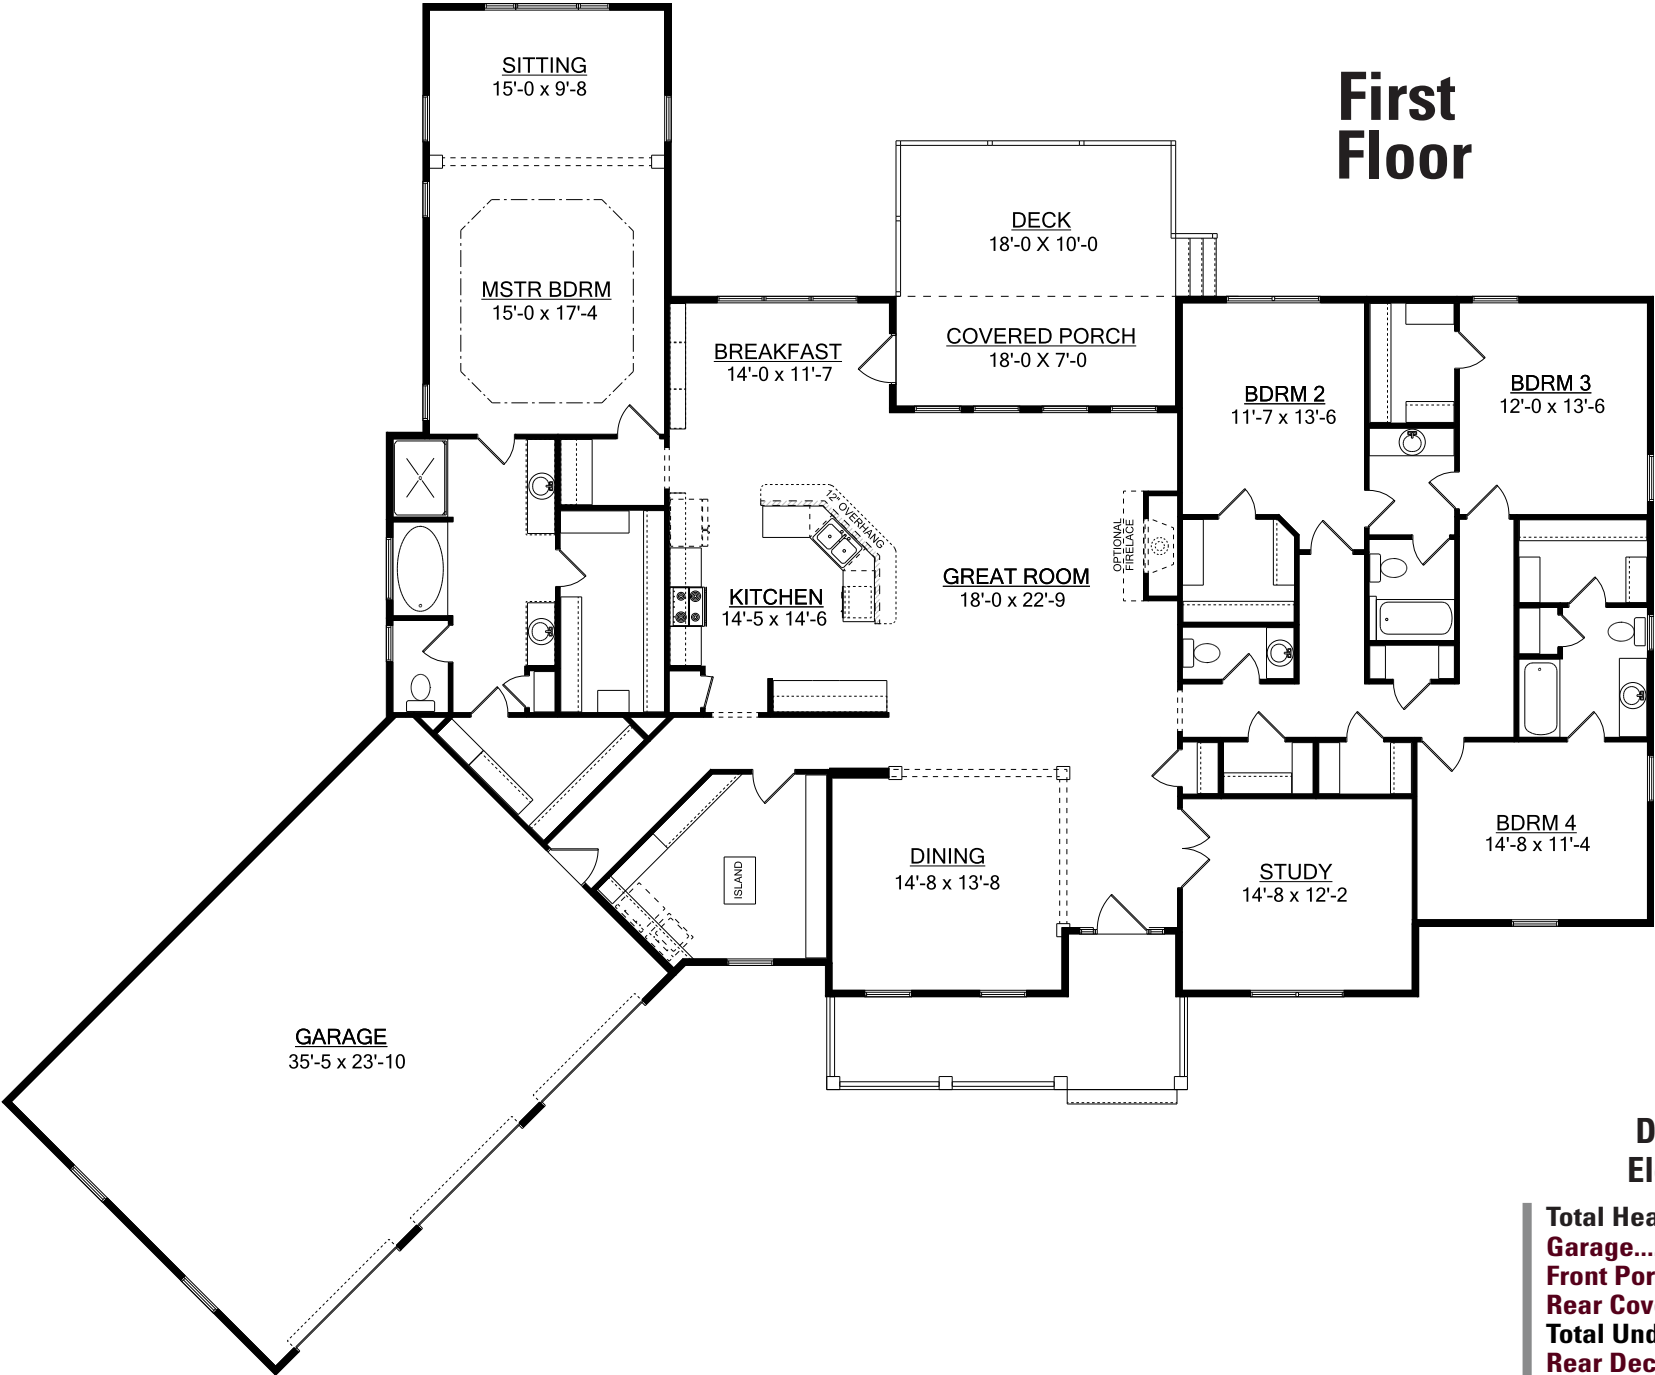

First Floor

Delaware Elevation A

Total Heated.....	3438
Garage.....	873
Front Porch.....	293
Rear Covered Porch.....	126
Total Under Roof.....	4730
Rear Deck.....	180