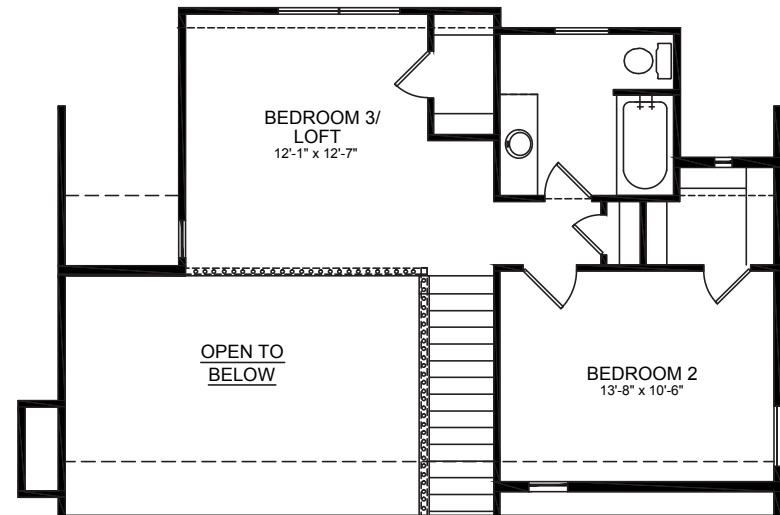

The Dogwood I

2-3 Bedroom/2.5 Bath

Rear Elevation

1-800-AHP-Home | AmericasHomePlace.com

© 2013 America's Home Place, Inc. Any information shown in this ad is subject to change at anytime. Illustrations show options and upgrades not included in base plan. Specifications vary by location. Home designs represented on this page are property of America's Home Place and are intended for demonstration purposes only. Any unauthorized duplication, copying or reproduction, or any other use, is strictly prohibited. FL #CR-C057203 Revised 10/8/15

First Floor

Second Floor

Dogwood I

First Floor.....	1296
Second Floor.....	550
Total Heated.....	1846
Front Porch.....	252
Covered Rear Porch.....	240
Total Under Roof.....	2338