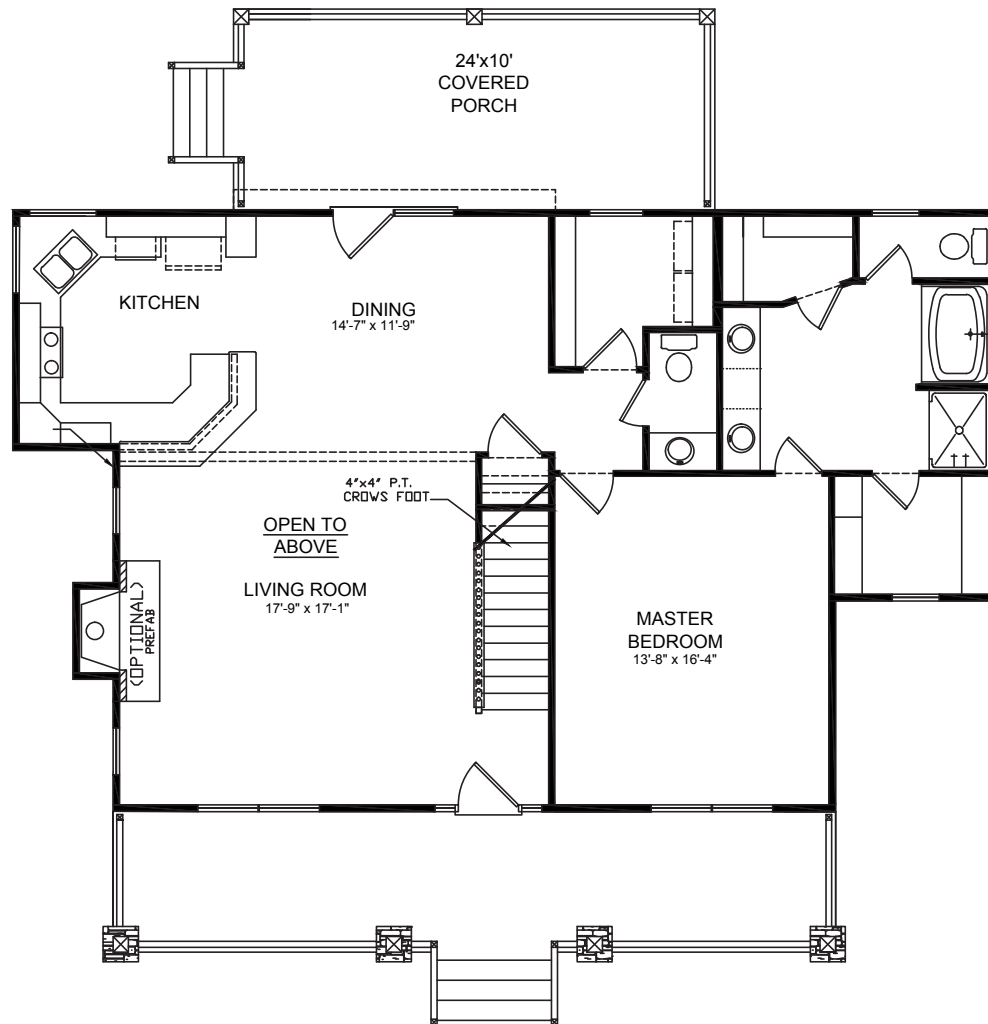

The Dogwood I

2-3 Bedroom/2.5 Bath

Rear Elevation

1-800-AHP-Home | AmericasHomePlace.com

© 2013 America's Home Place, Inc. Any information shown in this ad is subject to change at anytime. Illustrations show options and upgrades not included in base plan. Specifications vary by location. Home designs represented on this page are property of America's Home Place and are intended for demonstration purposes only. Any unauthorized duplication, copying or reproduction, or any other use, is strictly prohibited. FL #CR-C057203 Revised 10/8/15

First Floor

Second Floor

Dogwood I

First Floor.....	1296
Second Floor.....	550
Total Heated.....	1846
Front Porch.....	252
Covered Rear Porch.....	240
Total Under Roof.....	2338