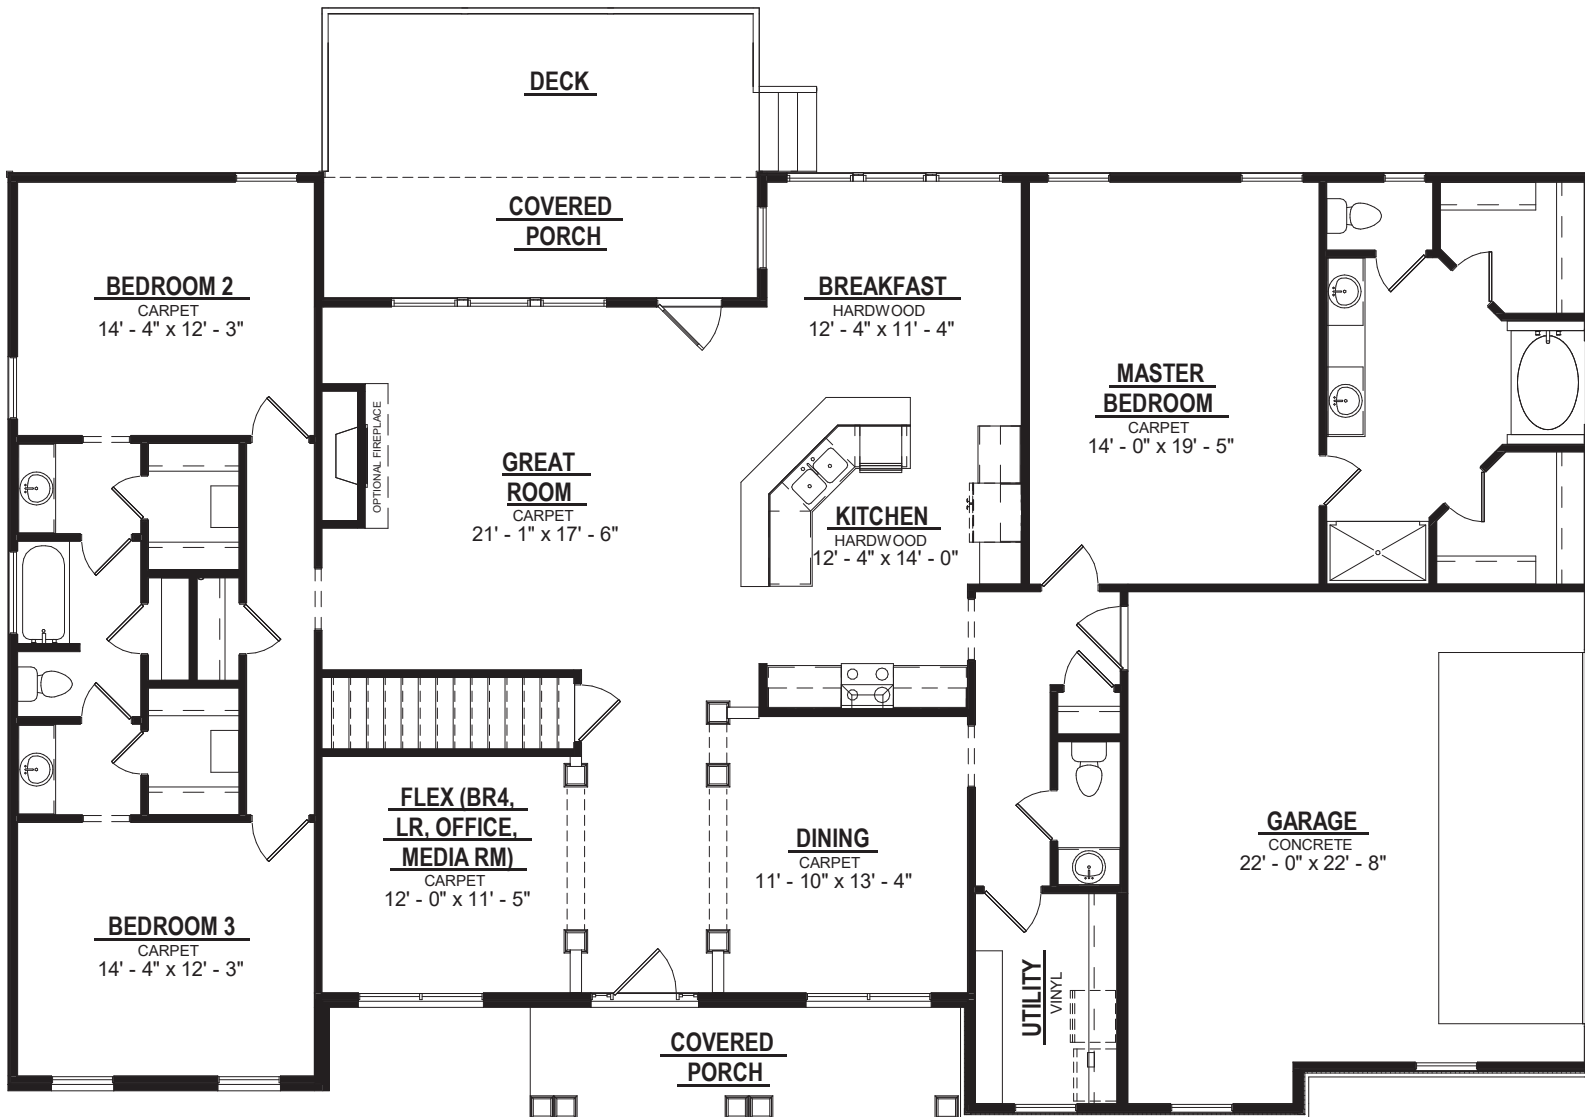

The Longview

Elevation B With Basement Stairs

3 Bedroom/2.5 Bath

1-800-AHP-Home | AmericasHomePlace.com

© 2019 America's Home Place, Inc. Any information shown in this ad is subject to change at anytime. Illustrations show options and upgrades not included in base plan. Specifications vary by location. Home designs represented on this page are property of America's Home Place and are intended for demonstration purposes only. Any unauthorized duplication, copying or reproduction, or any other use, is strictly prohibited. FL #CR-C057203, NC #36341, Revised 5/2/19

Longview
Elevation B
With Basement

Total Heated.....	2550
Garage.....	530
Front Porch.....	120
Covered Rear Porch.....	126
Total Under Roof.....	3327
Deck.....	168