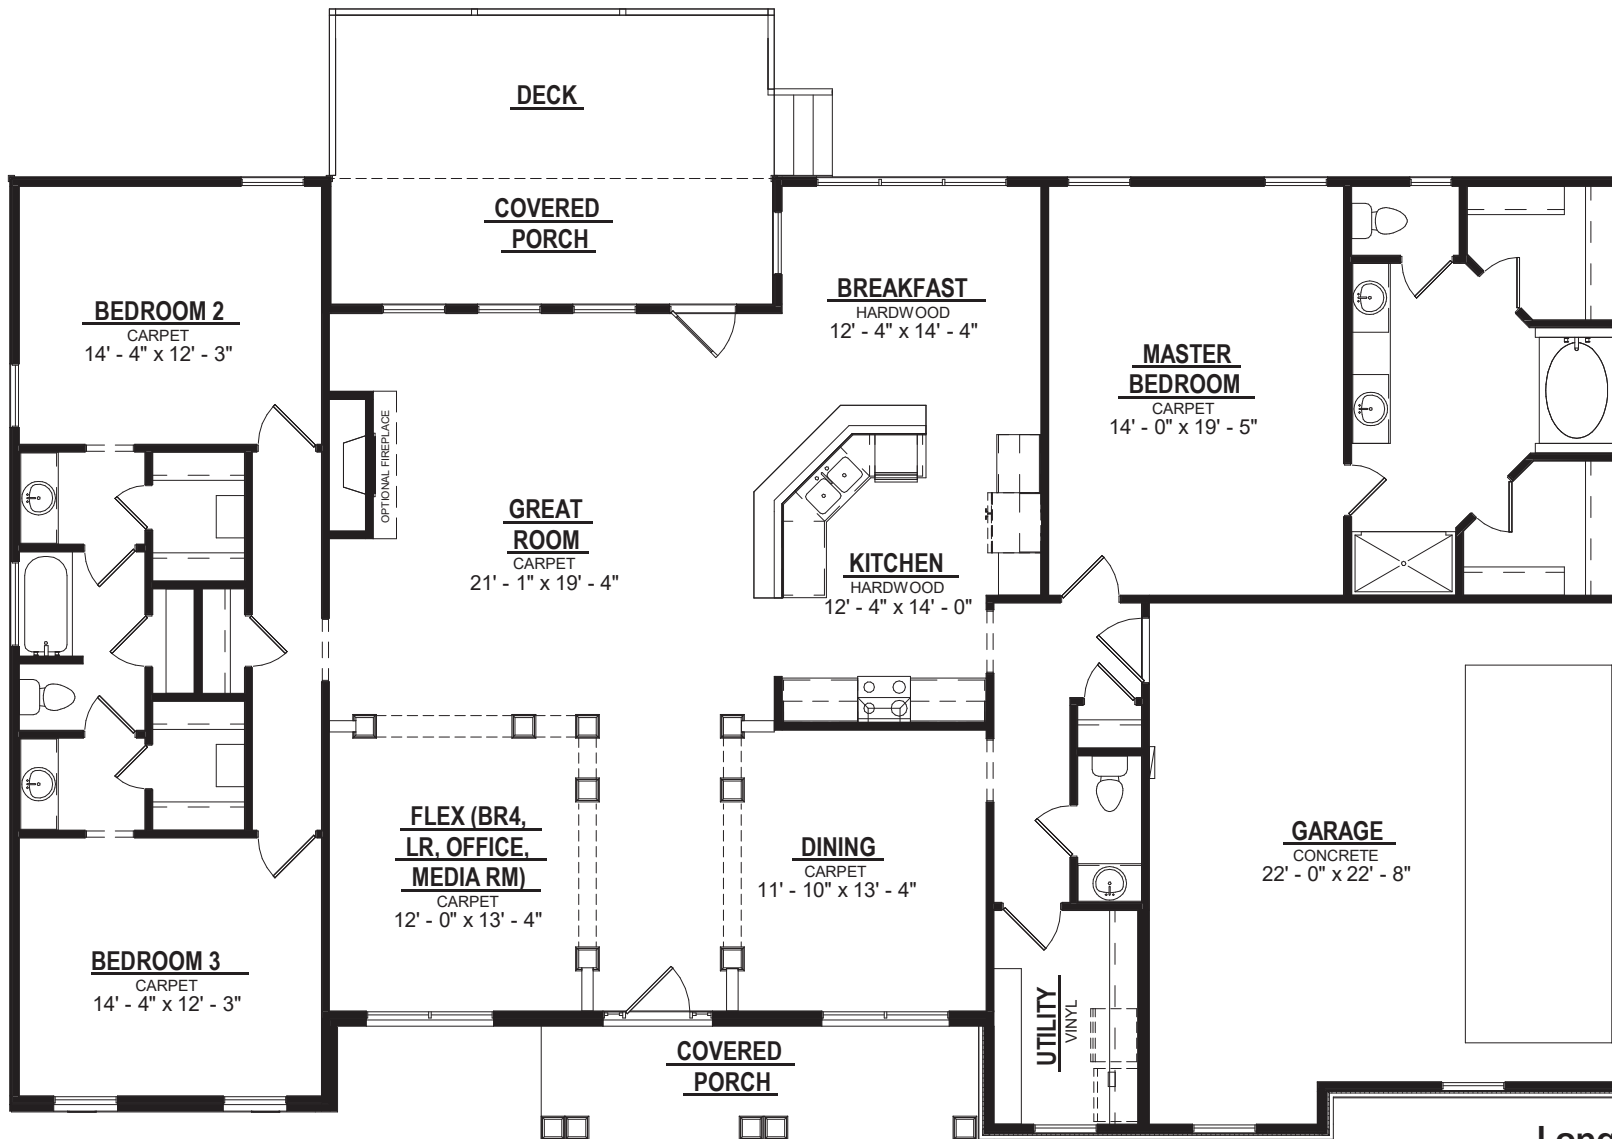

The Longview

Elevation B

3 Bedroom/2.5 Bath

1-800-AHP-Home | AmericasHomePlace.com

© 2019 America's Home Place, Inc. Any information shown in this ad is subject to change at anytime. Illustrations show options and upgrades not included in base plan. Specifications vary by location. Home designs represented on this page are property of America's Home Place and are intended for demonstration purposes only. Any unauthorized duplication, copying or reproduction, or any other use, is strictly prohibited. FL #CR-C057203, NC #36341, Revised 5/2/19

**Longview
Elevation B**

Total Heated.....	2550
Garage.....	530
Front Porch.....	120
Covered Rear Porch.....	126
Total Under Roof.....	3326
Deck.....	168