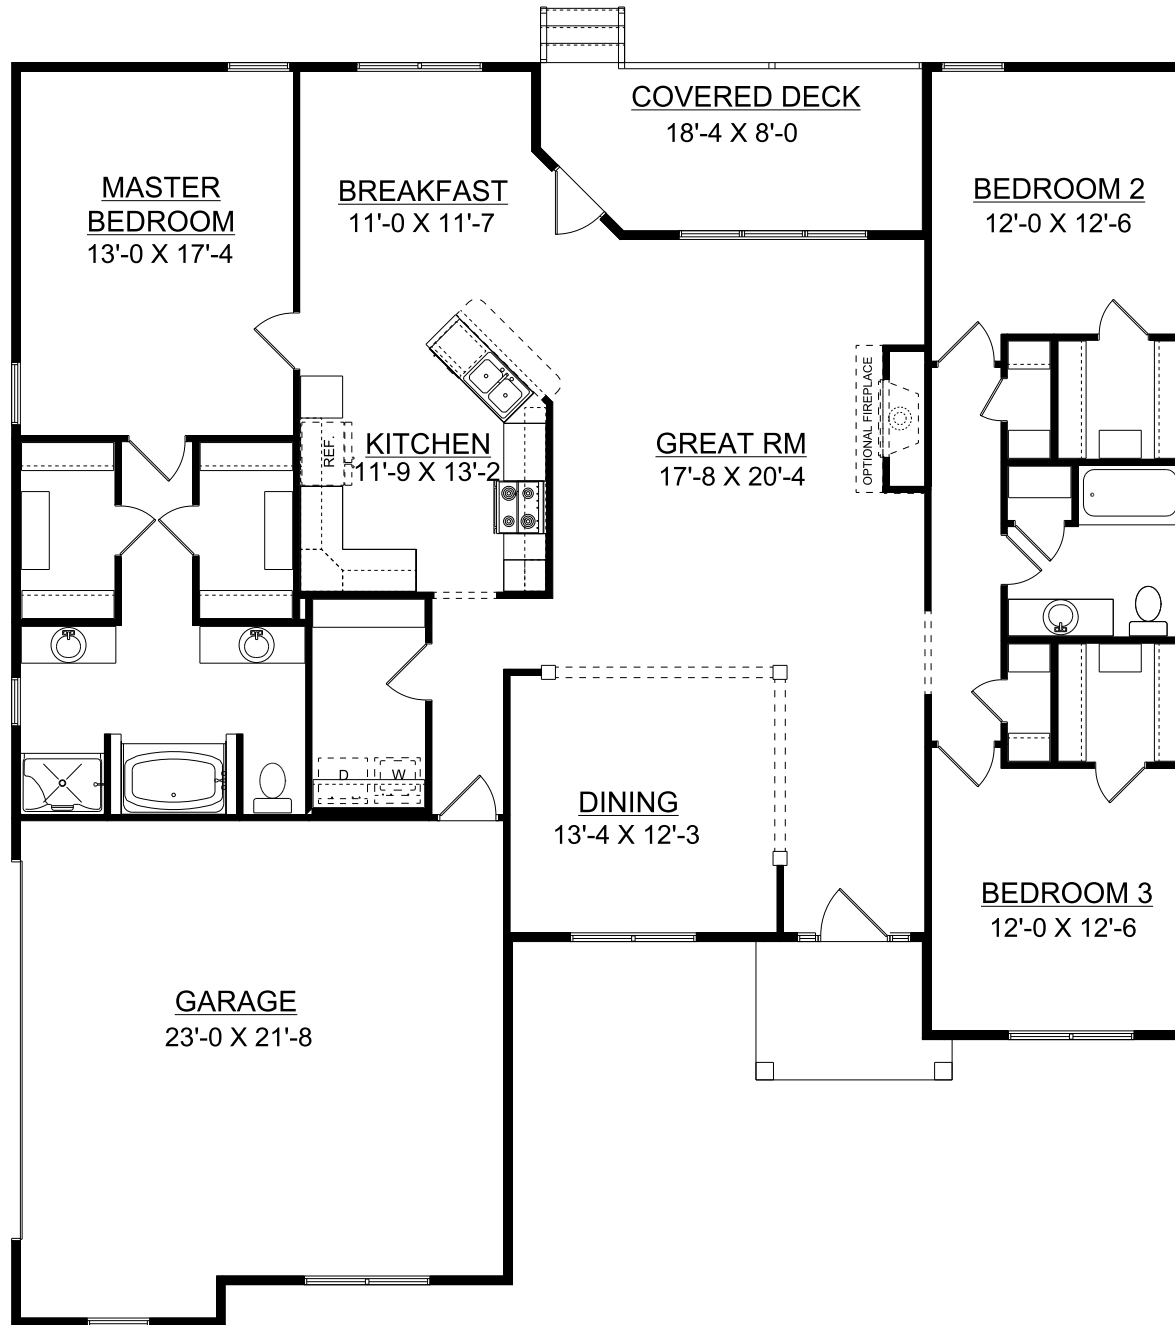

# The Willowbrook

Elevation A

3 Bedroom/2 Bath

1-800-AHP-Home

| [AmericasHomePlace.com](http://AmericasHomePlace.com)

© 2014 America's Home Place, Inc. Any information shown in this ad is subject to change at anytime. Illustrations show options and upgrades not included in base plan. Specifications vary by location. Home designs represented on this page are property of America's Home Place and are intended for demonstration purposes only. Any unauthorized duplication, copying or reproduction, or any other use, is strictly prohibited. FL #CR-C057203 Revised 11/2/15

# First Floor

## Willowbrook Elevation A

Total Heated.....	2122
Front Porch.....	56
Garage.....	539
Rear Deck.....	138
<b>Total Under Roof.....</b>	<b>2855</b>