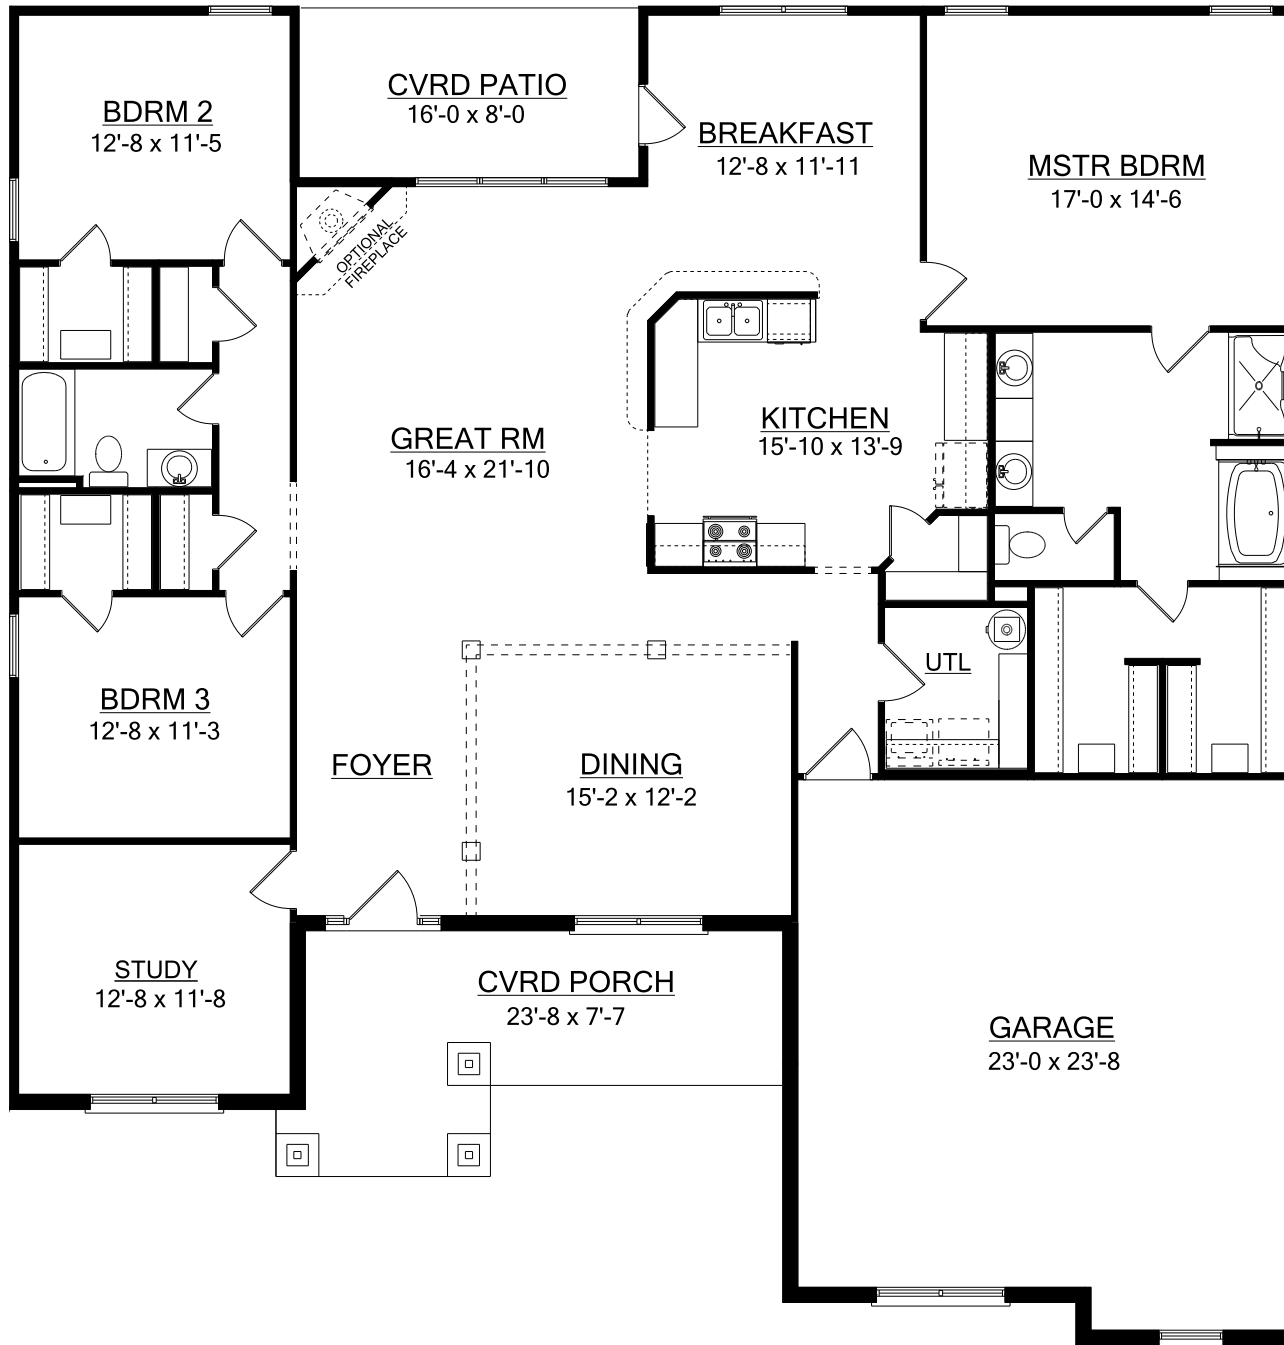

# The Kingwood

Elevation A

3 Bedroom/2 Bath

1-800-AHP-Home

| [AmericasHomePlace.com](http://AmericasHomePlace.com)

© 2013 America's Home Place, Inc. Any information shown in this ad is subject to change at anytime. Illustrations show options and upgrades not included in base plan. Specifications vary by location. Home designs represented on this page are property of America's Home Place and are intended for demonstration purposes only. Any unauthorized duplication, copying or reproduction, or any other use, is strictly prohibited. FL #CR-C057203 Revised 10/13/15

# First Floor

## Kingwood Elevation A

|                              |             |
|------------------------------|-------------|
| Total Heated.....            | 2388        |
| Front Porch.....             | 216         |
| Garage.....                  | 586         |
| Rear Deck.....               | 128         |
| <b>Total Under Roof.....</b> | <b>3318</b> |