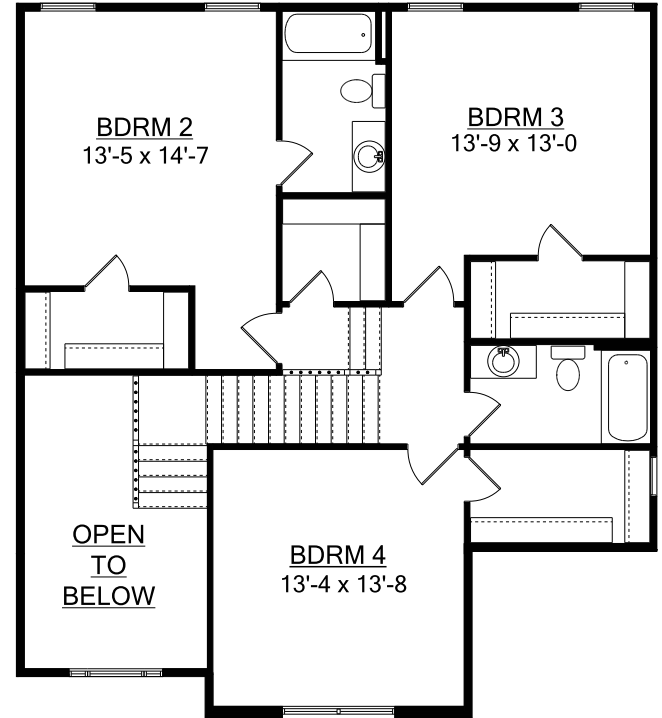

The Hawthorne

Elevation A

4 Bedroom/3.5 Bath

1-800-AHP-Home

| AmericasHomePlace.com

© 2014 America's Home Place, Inc. Any information shown in this ad is subject to change at anytime. Illustrations show options and upgrades not included in base plan. Specifications vary by location. Home designs represented on this page are property of America's Home Place and are intended for demonstration purposes only. Any unauthorized duplication, copying or reproduction, or any other use, is strictly prohibited. FL #CR-C057203 Revised 10/13/15

First Floor

Second Floor

Hawthorne Elevation A

First Floor.....	2116
Second Floor.....	1042
Total Heated.....	3158
Garage.....	523
Front Porch.....	159
Total Under Roof.....	3840
Rear Stoop.....	28
Optional Rear Deck.....	160