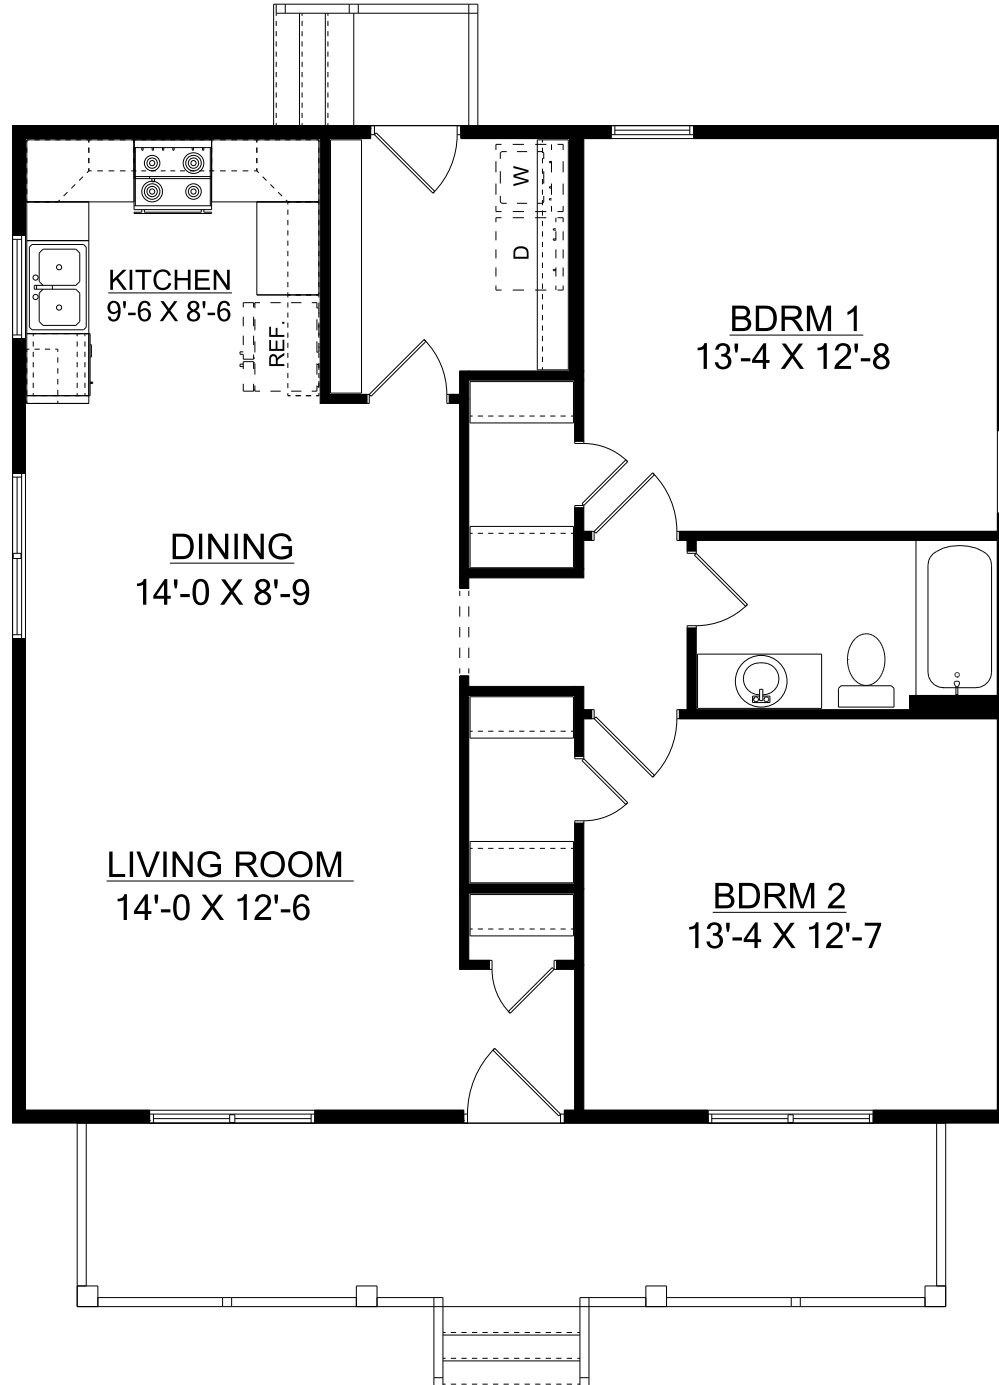

The Cherokee II

Elevation A

2 Bedroom/1 Bath

1-800-AHP-Home

| AmericasHomePlace.com

© 2015 America's Home Place, Inc. Any information shown in this ad is subject to change at anytime. Illustrations show options and upgrades not included in base plan. Specifications vary by location. Home designs represented on this page are property of America's Home Place and are intended for demonstration purposes only. Any unauthorized duplication, copying or reproduction, or any other use, is strictly prohibited. FL #CR-C057203 Revised 9/8/15

First Floor

Cherokee II Elevation A & B

Total Heated.....	1024
Front Porch.....	168
Total Under Roof.....	1192
Rear Stoop.....	16