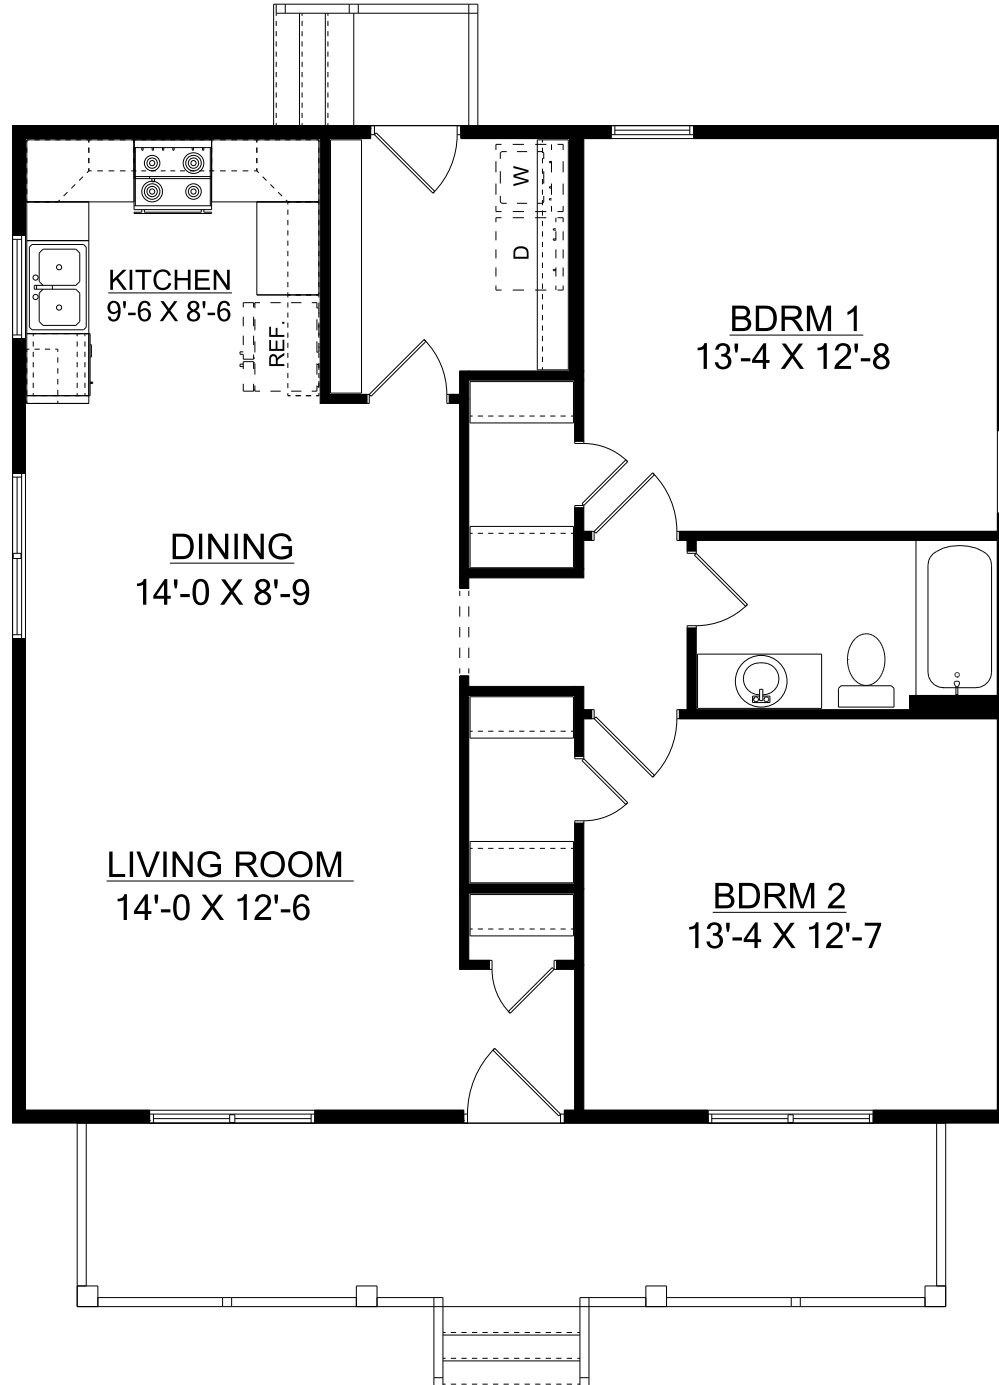

The Cherokee II

Elevation A Pilings

2 Bedroom/1 Bath

1-800-AHP-Home

AmericasHomePlace.com

© 2015 America's Home Place, Inc. Any information shown in this ad is subject to change at anytime. Illustrations show options and upgrades not included in base plan. Specifications vary by location. Home designs represented on this page are property of America's Home Place and are intended for demonstration purposes only. Any unauthorized duplication, copying or reproduction, or any other use, is strictly prohibited. FL #CR-C057203 Revised 9/8/15

First Floor

Cherokee II Elevation A Pilings

Total Heated.....	1024
Front Porch.....	168
Total Under Roof.....	1192
Rear Stoop.....	16