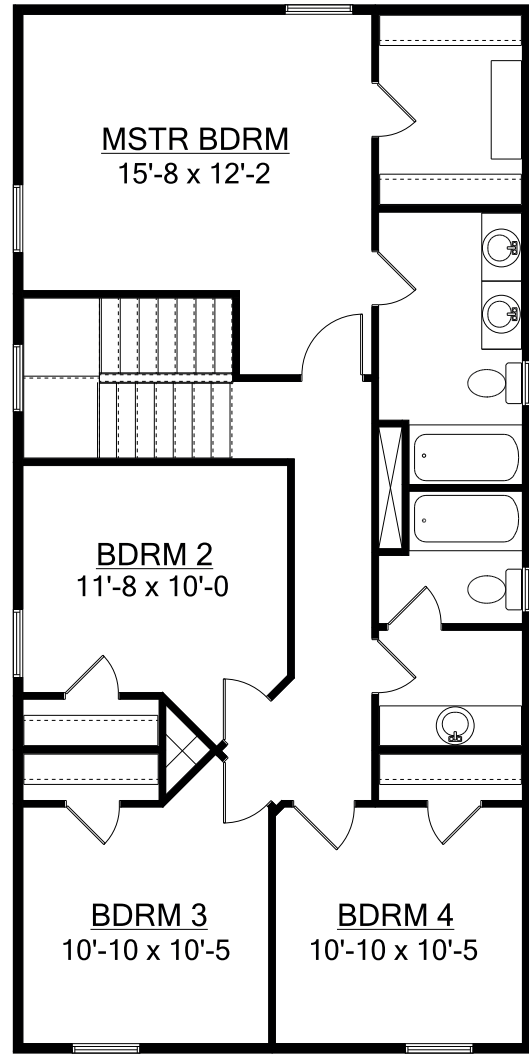

The Shady Grove

4 Bedroom/2.5 Bath

1-800-AHP-Home

| AmericasHomePlace.com

© 2022 America's Home Place, Inc. Any information shown in this ad is subject to change at anytime. Illustrations show options and upgrades not included in base plan. Specifications vary by location. Home designs represented on this page are property of America's Home Place and are intended for demonstration purposes only. Any unauthorized duplication, copying or reproduction, or any other use, is strictly prohibited. FL #CR-C057203 NC #36341 Revised 9/6/22

First Floor

Second Floor

Shady Grove

First Floor.....	987
Second Floor.....	1043
Total Heated.....	2030
Front Porch.....	82
Rear Porch.....	56
Total Under Roof.....	2168

© 2022 America's Home Place, Inc. Any information shown in this ad is subject to change at anytime. Illustrations show options and upgrades not included in base plan. Specifications vary by location. Home designs represented on this page are property of America's Home Place and are intended for demonstration purposes only. Any unauthorized duplication, copying or reproduction, or any other use, is strictly prohibited. FL #CR-C057203 NC #36341 Revised 9/6/22