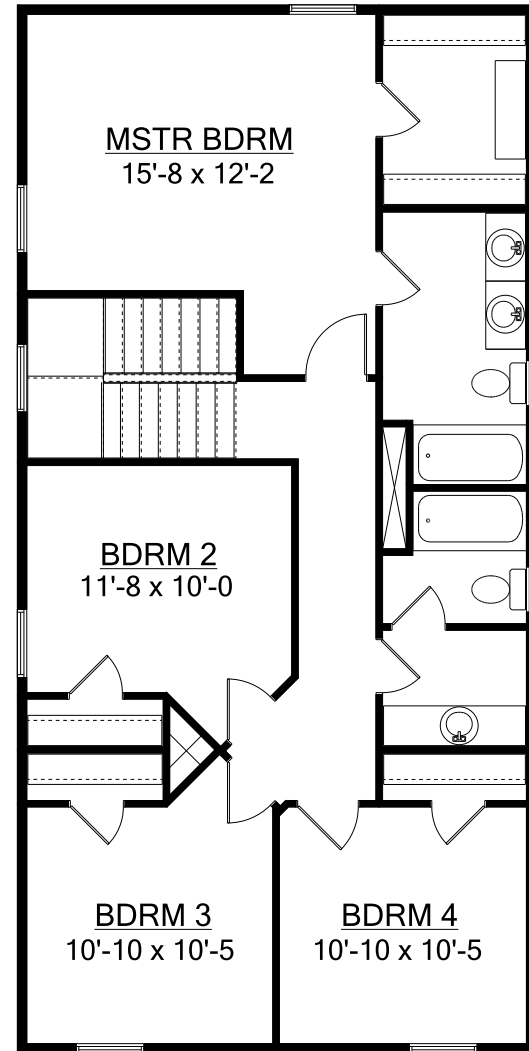

The Shady Grove

4 Bedroom/2.5 Bath

1-800-AHP-Home

| AmericasHomePlace.com

© 2015 America's Home Place, Inc. Any information shown in this ad is subject to change at anytime. Illustrations show options and upgrades not included in base plan. Specifications vary by location. Home designs represented on this page are property of America's Home Place and are intended for demonstration purposes only. Any unauthorized duplication, copying or reproduction, or any other use, is strictly prohibited. FL #CR-C057203 Revised 11/2/15

First Floor

Second Floor

Shady Grove

First Floor.....	987
Second Floor.....	1043
Total Heated.....	2030
Front Porch.....	82
Rear Porch.....	56
Total Under Roof.....	2168