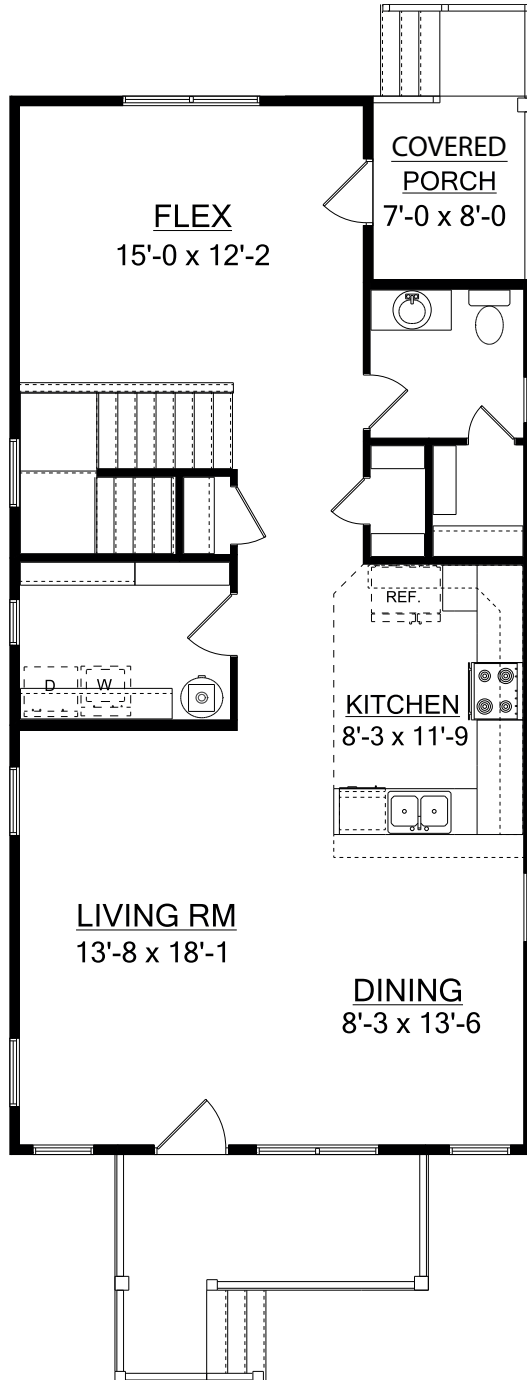

The Shady Grove

4 Bedroom/2.5 Bath

1-800-AHP-Home

| AmericasHomePlace.com

© 2015 America's Home Place, Inc. Any information shown in this ad is subject to change at anytime. Illustrations show options and upgrades not included in base plan. Specifications vary by location. Home designs represented on this page are property of America's Home Place and are intended for demonstration purposes only. Any unauthorized duplication, copying or reproduction, or any other use, is strictly prohibited. FL #CR-C057203 Revised 11/2/15

First Floor

Second Floor

Shady Grove

First Floor.....	987
Second Floor.....	1043
Total Heated.....	2030
Front Porch.....	82
Rear Porch.....	56
Total Under Roof.....	2168