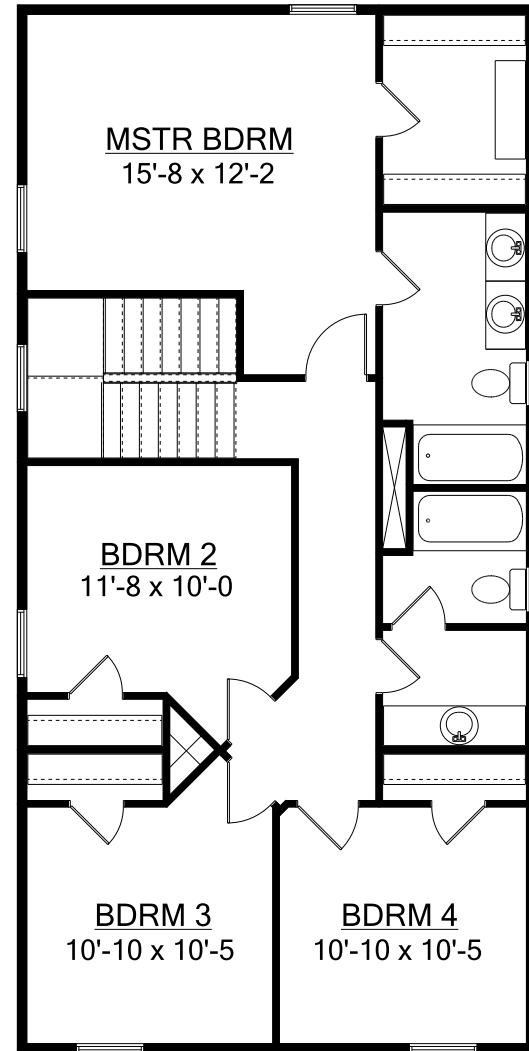

The Shady Grove

4 Bedroom/2.5 Bath

1-800-AHP-Home

| AmericasHomePlace.com

© 2015 America's Home Place, Inc. Any information shown in this ad is subject to change at anytime. Illustrations show options and upgrades not included in base plan. Specifications vary by location. Home designs represented on this page are property of America's Home Place and are intended for demonstration purposes only. Any unauthorized duplication, copying or reproduction, or any other use, is strictly prohibited. FL #CR-C057203 Revised 11/2/15

First Floor

Second Floor

Shady Grove

First Floor.....	986
Second Floor.....	1043
Total Heated.....	2030
Front Porch.....	82
Rear Porch.....	56
Total Under Roof.....	2168