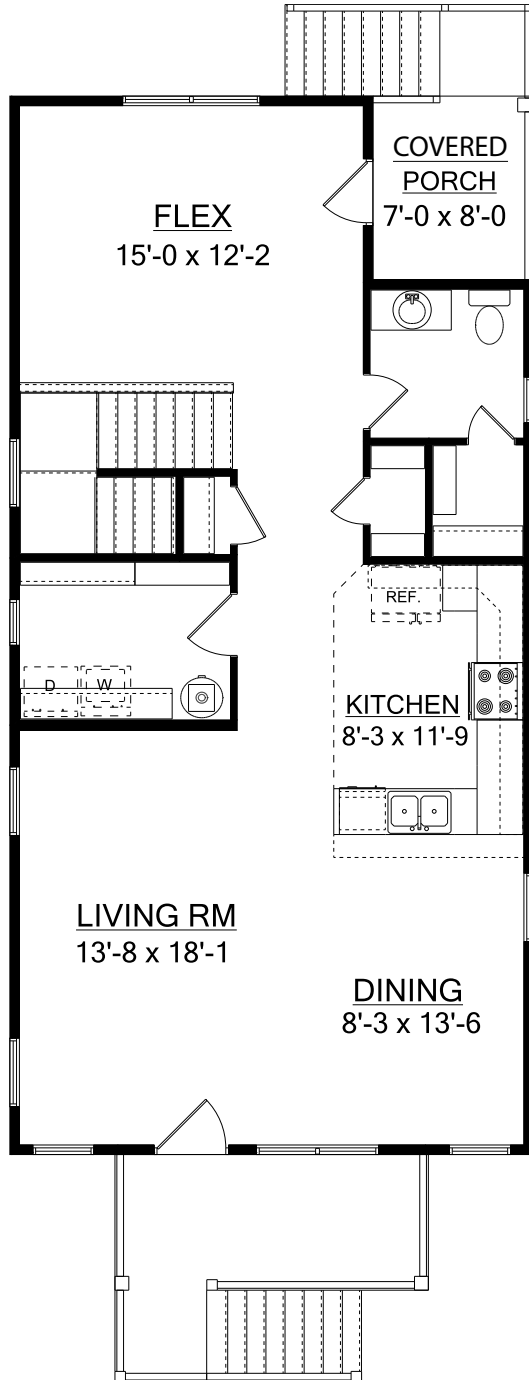

The Shady Grove

4 Bedroom/2.5 Bath

1-800-AHP-Home

| AmericasHomePlace.com

© 2015 America's Home Place, Inc. Any information shown in this ad is subject to change at anytime. Illustrations show options and upgrades not included in base plan. Specifications vary by location. Home designs represented on this page are property of America's Home Place and are intended for demonstration purposes only. Any unauthorized duplication, copying or reproduction, or any other use, is strictly prohibited. FL #CR-C057203 Revised 11/2/15

First Floor

Second Floor

Shady Grove

First Floor.....	986
Second Floor.....	1043
Total Heated.....	2030
Front Porch.....	82
Rear Porch.....	56
Total Under Roof.....	2168