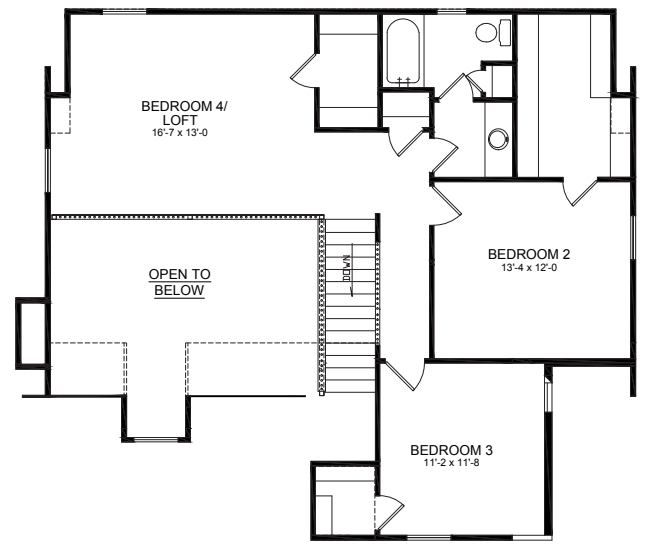

The Hickory Ridge IV Elev A 3-4 Bedroom/2.5 Bath

1-800-AHP-Home | AmericasHomePlace.com

© 2015 America's Home Place, Inc. Any information shown in this ad is subject to change at anytime. Illustrations show options and upgrades not included in base plan. Specifications vary by location. Home designs represented on this page are property of America's Home Place and are intended for demonstration purposes only. Any unauthorized duplication, copying or reproduction, or any other use, is strictly prohibited. FL #CR-C057203 Revised 10/13/15

First Floor

Second Floor

Hickory Ridge IV Elevation A & B

First Floor.....	1328
Second Floor.....	939
Total Heated.....	2267
Front Porch.....	623
Covered Rear Porch.....	192
Garage.....	576
Total Under Roof.....	3658
Optional Wood Deck.....	168