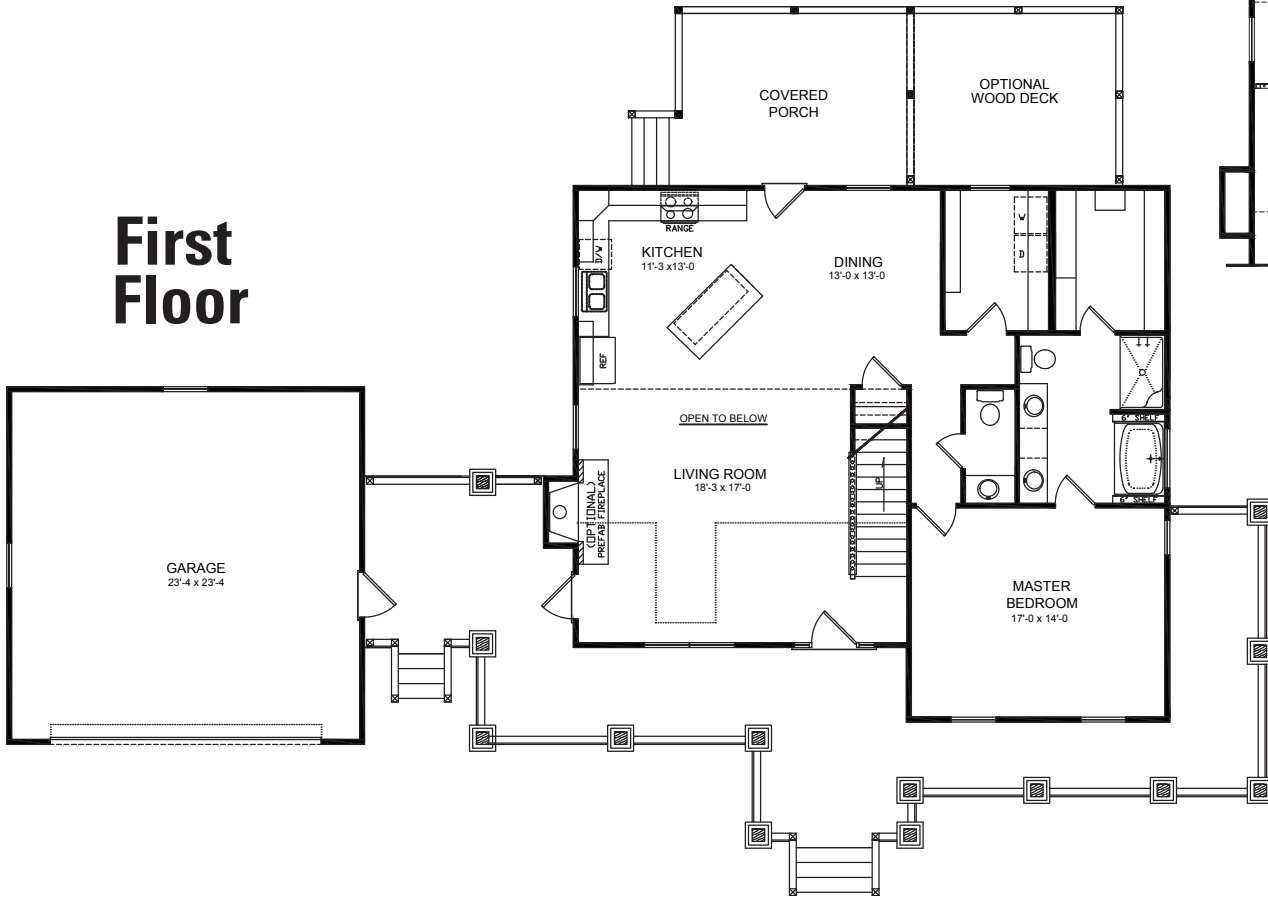

The Hickory Ridge IV Elev A 3-4 Bedroom/2.5 Bath

1-800-AHP-Home | AmericasHomePlace.com

© 2015 America's Home Place, Inc. Any information shown in this ad is subject to change at anytime. Illustrations show options and upgrades not included in base plan. Specifications vary by location. Home designs represented on this page are property of America's Home Place and are intended for demonstration purposes only. Any unauthorized duplication, copying or reproduction, or any other use, is strictly prohibited. FL #CR-C057203 Revised 10/13/15

First Floor

Second Floor

Hickory Ridge IV Elevation A & B

First Floor.....	1328
Second Floor.....	939
Total Heated.....	2267
Front Porch.....	623
Covered Rear Porch.....	192
Garage.....	576
Total Under Roof.....	3658
Optional Wood Deck.....	168