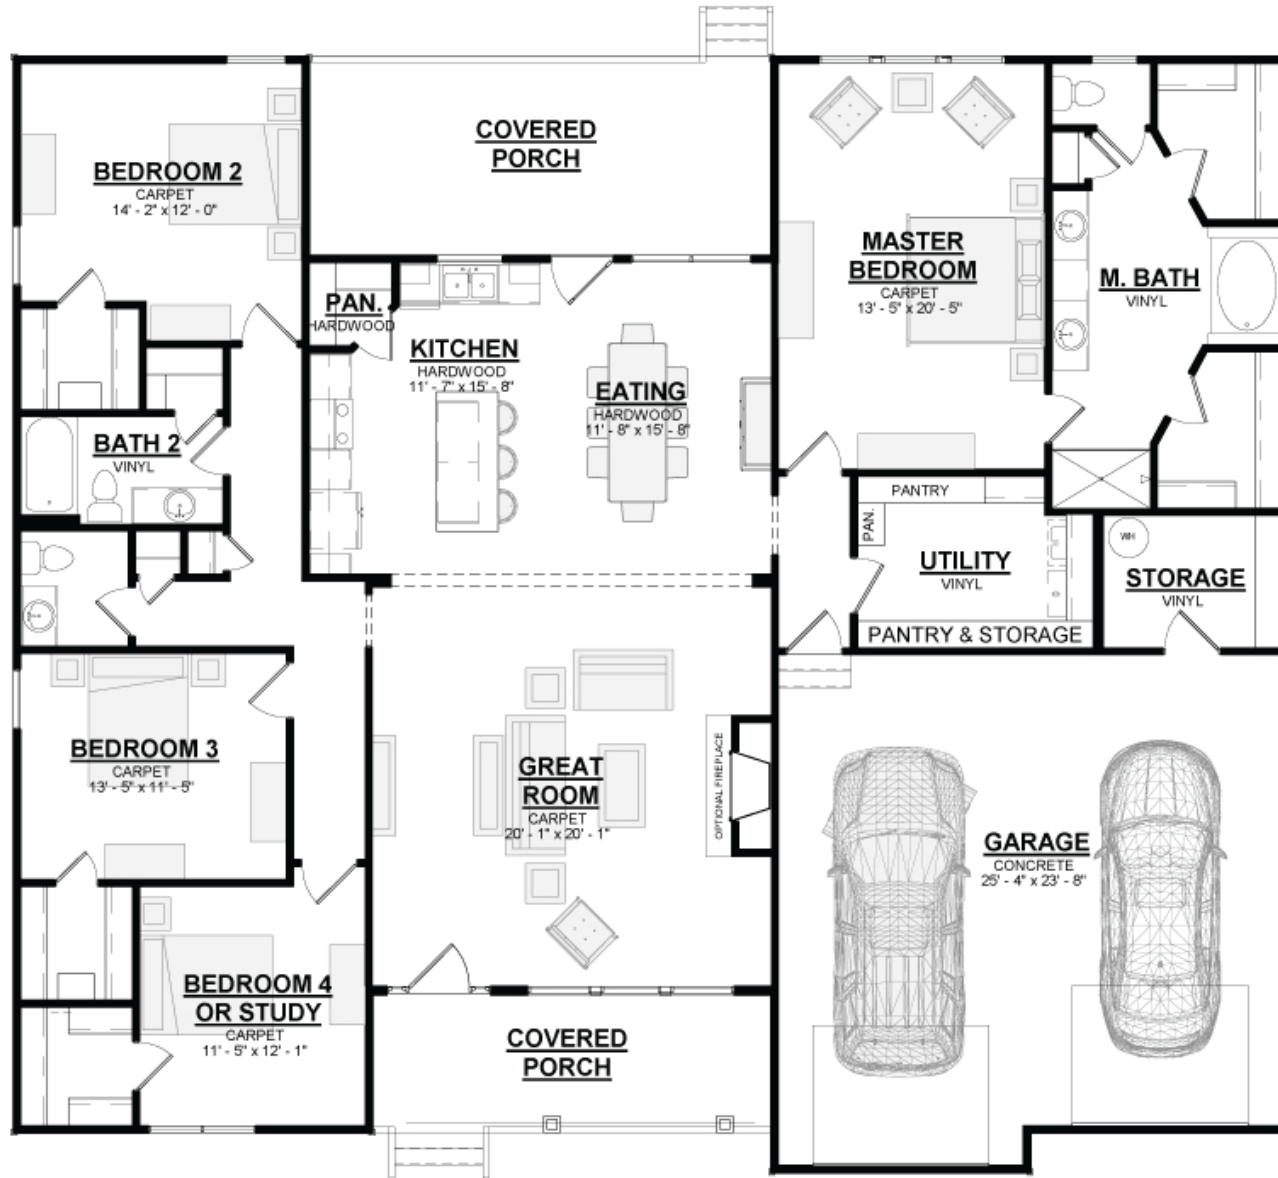

The Victoria Modern Farmhouse

4 Bedroom/2.5 Bath

1-800-AHP-Home

| AmericasHomePlace.com

© 2020 America's Home Place, Inc. Any information shown in this ad is subject to change at anytime. Illustrations show options and upgrades not included in base plan. Specifications vary by location. Home designs represented on this page are property of America's Home Place and are intended for demonstration purposes only. Any unauthorized duplication, copying or reproduction, or any other use, is strictly prohibited. FL #CR-C1330787, NC#36341 Revised 4/2/20

First Floor

The Victoria Modern Farmhouse

Total Heated.....	2400
Front Porch.....	140
Covered Rear Porch...	232
Garage.....	710
Total Under Roof.....	3482