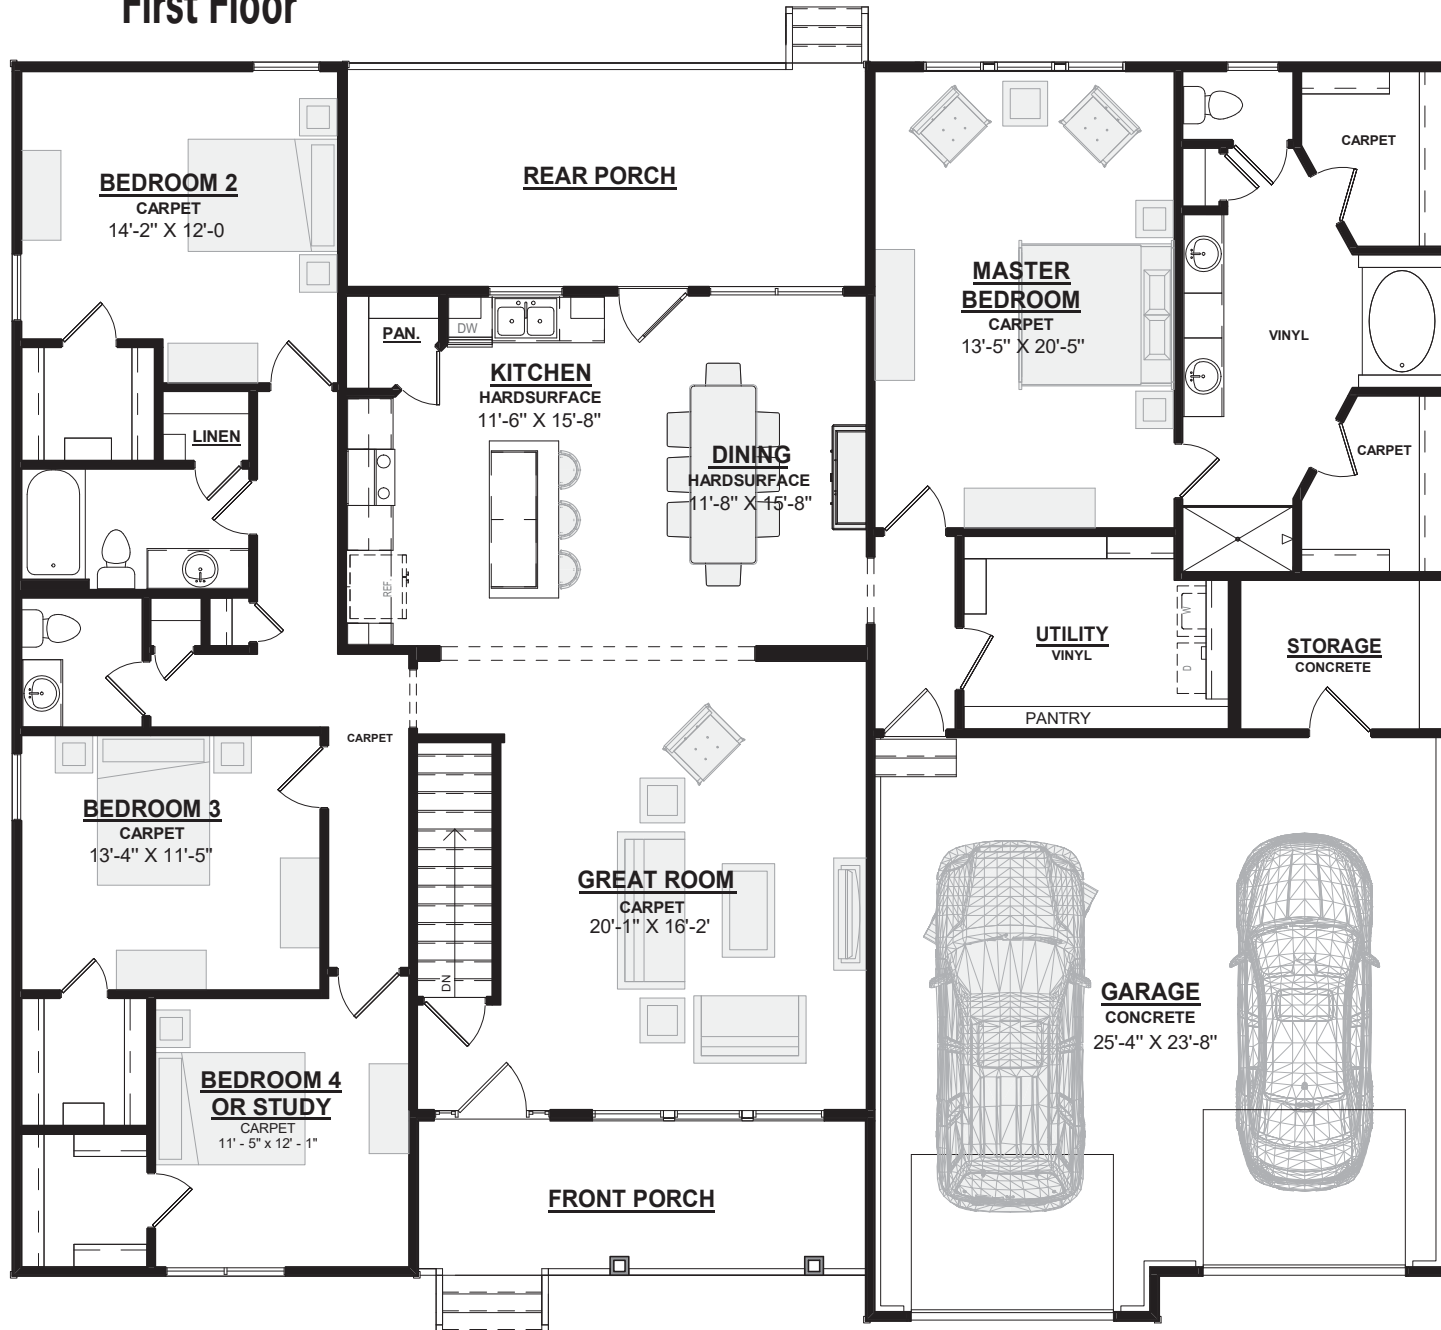

The Victoria Modern Farmhouse

4 Bedroom / 2.5 Bath

1-800-AHP-Home | AmericasHomePlace.com

© 2021 America's Home Place, Inc. Any information shown in this ad is subject to change at anytime. Illustrations show options and upgrades not included in base plan. Specifications vary by location. Home designs represented on this page are property of America's Home Place and are intended for demonstration purposes only. Any unauthorized duplication, copying or reproduction, or any other use, is strictly prohibited. FL #CR-C1330787, NC#36341 Revised 8/24/21

First Floor

The Victoria Modern Farmhouse With Basement

First Floor Heated.....	2400
Basement.....	2400
Front Porch.....	140
Covered Rear Porch.....	232
Garage.....	710
Total Under Roof.....	5882