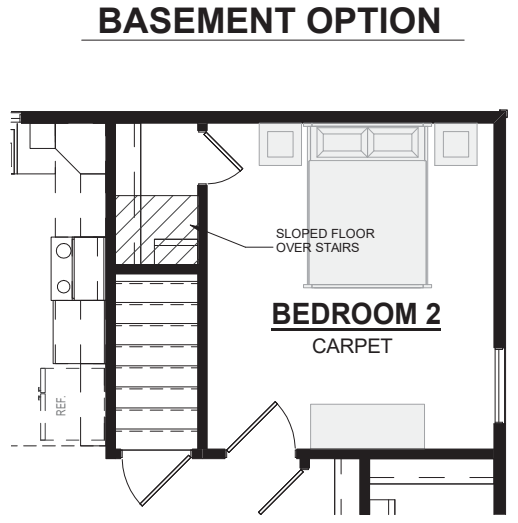

The Jillian

Elevation A

3 Bedroom / 2 Bath

1-800-AHP-Home

AmericasHomePlace.com

© 2020 America's Home Place, Inc. Any information shown in this ad is subject to change at anytime. Illustrations show options and upgrades not included in base plan. Specifications vary by location. Home designs represented on this page are property of America's Home Place and are intended for demonstration purposes only. Any unauthorized duplication, copying or reproduction, or any other use, is strictly prohibited. FL #CR-C1330787 ~ NC #36341 Revised 6/16/20

**Jillian
Elevation A**

Total Heated.....	1450
Front Porch.....	110
Total Under Roof.....	1560
Optional Rear Deck.....	160
Standard Rear Stoop.....	16

© 2020 America's Home Place, Inc. Any information shown in this ad is subject to change at anytime. Illustrations show options and upgrades not included in base plan. Specifications vary by location. Home designs represented on this page are property of America's Home Place and are intended for demonstration purposes only. Any unauthorized duplication, copying or reproduction, or any other use, is strictly prohibited. FL #CR-C1330787 ~ NC #36341 Revised 6/16/20