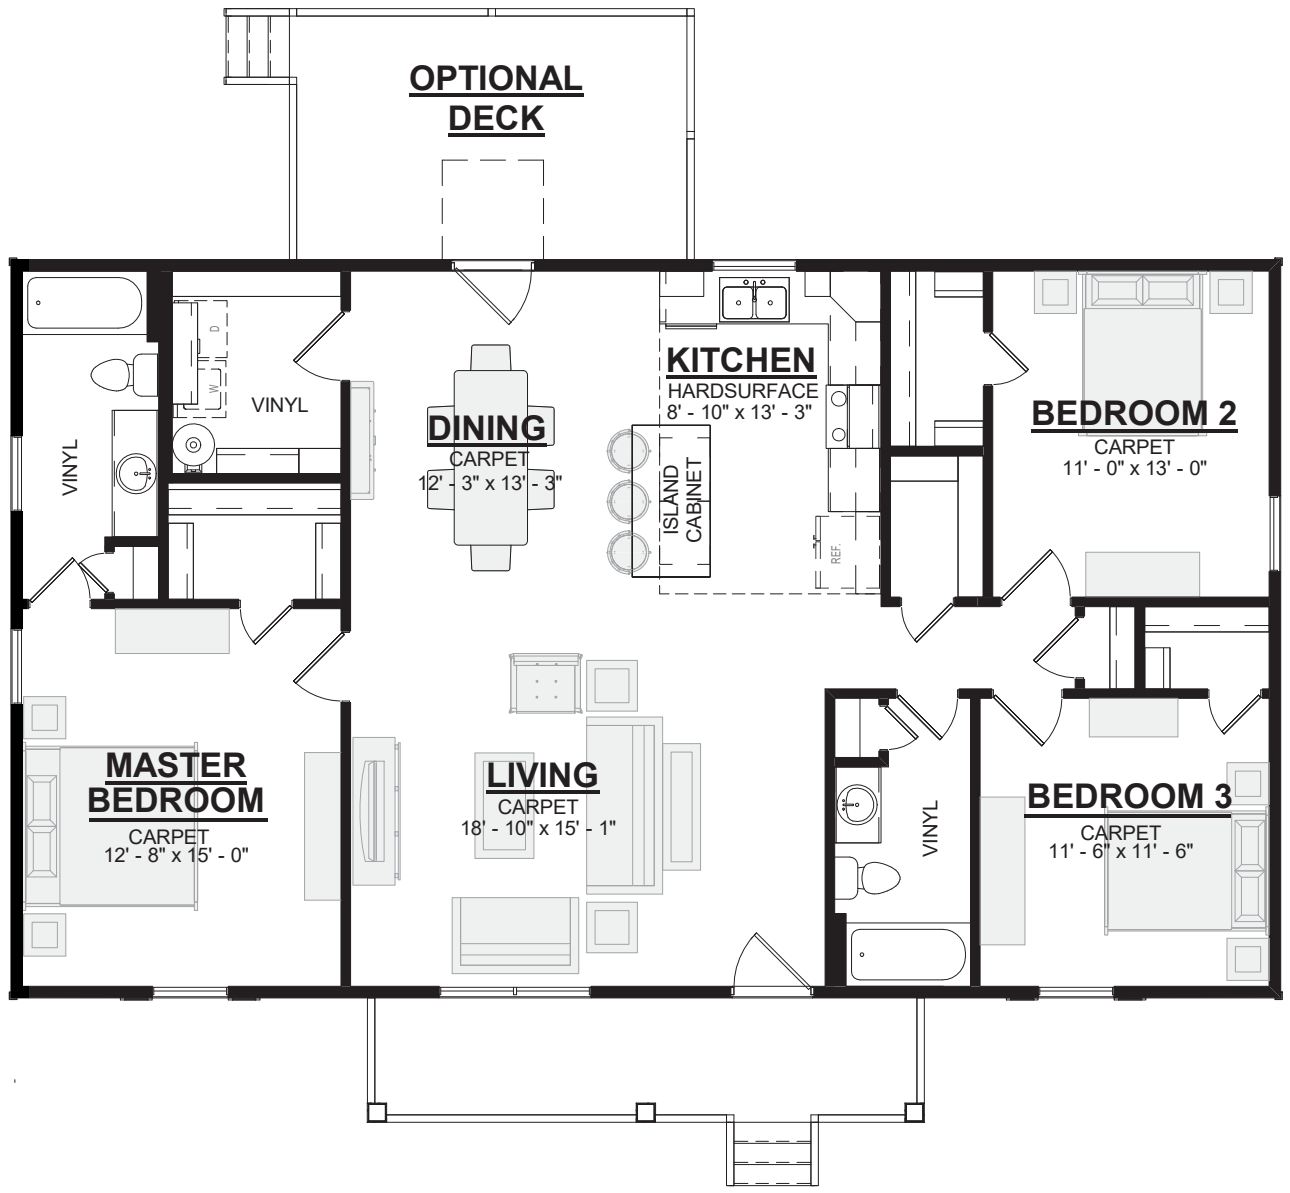

The Jillian

Elevation A

3 Bedroom / 2 Bath

1-800-AHP-Home

AmericasHomePlace.com

© 2020 America's Home Place, Inc. Any information shown in this ad is subject to change at anytime. Illustrations show options and upgrades not included in base plan. Specifications vary by location. Home designs represented on this page are property of America's Home Place and are intended for demonstration purposes only. Any unauthorized duplication, copying or reproduction, or any other use, is strictly prohibited. FL #CR-C1330787 ~ NC #36341 Revised 6/16/20

**Jillian
Elevation A**

Total Heated.....	1450
Front Porch.....	110
Total Under Roof.....	1560
Optional Rear Deck.....	160
Standard Rear Stoop.....	16

© 2020 America's Home Place, Inc. Any information shown in this ad is subject to change at anytime. Illustrations show options and upgrades not included in base plan. Specifications vary by location. Home designs represented on this page are property of America's Home Place and are intended for demonstration purposes only. Any unauthorized duplication, copying or reproduction, or any other use, is strictly prohibited. FL #CR-C1330787 ~ NC #36341 Revised 6/16/20