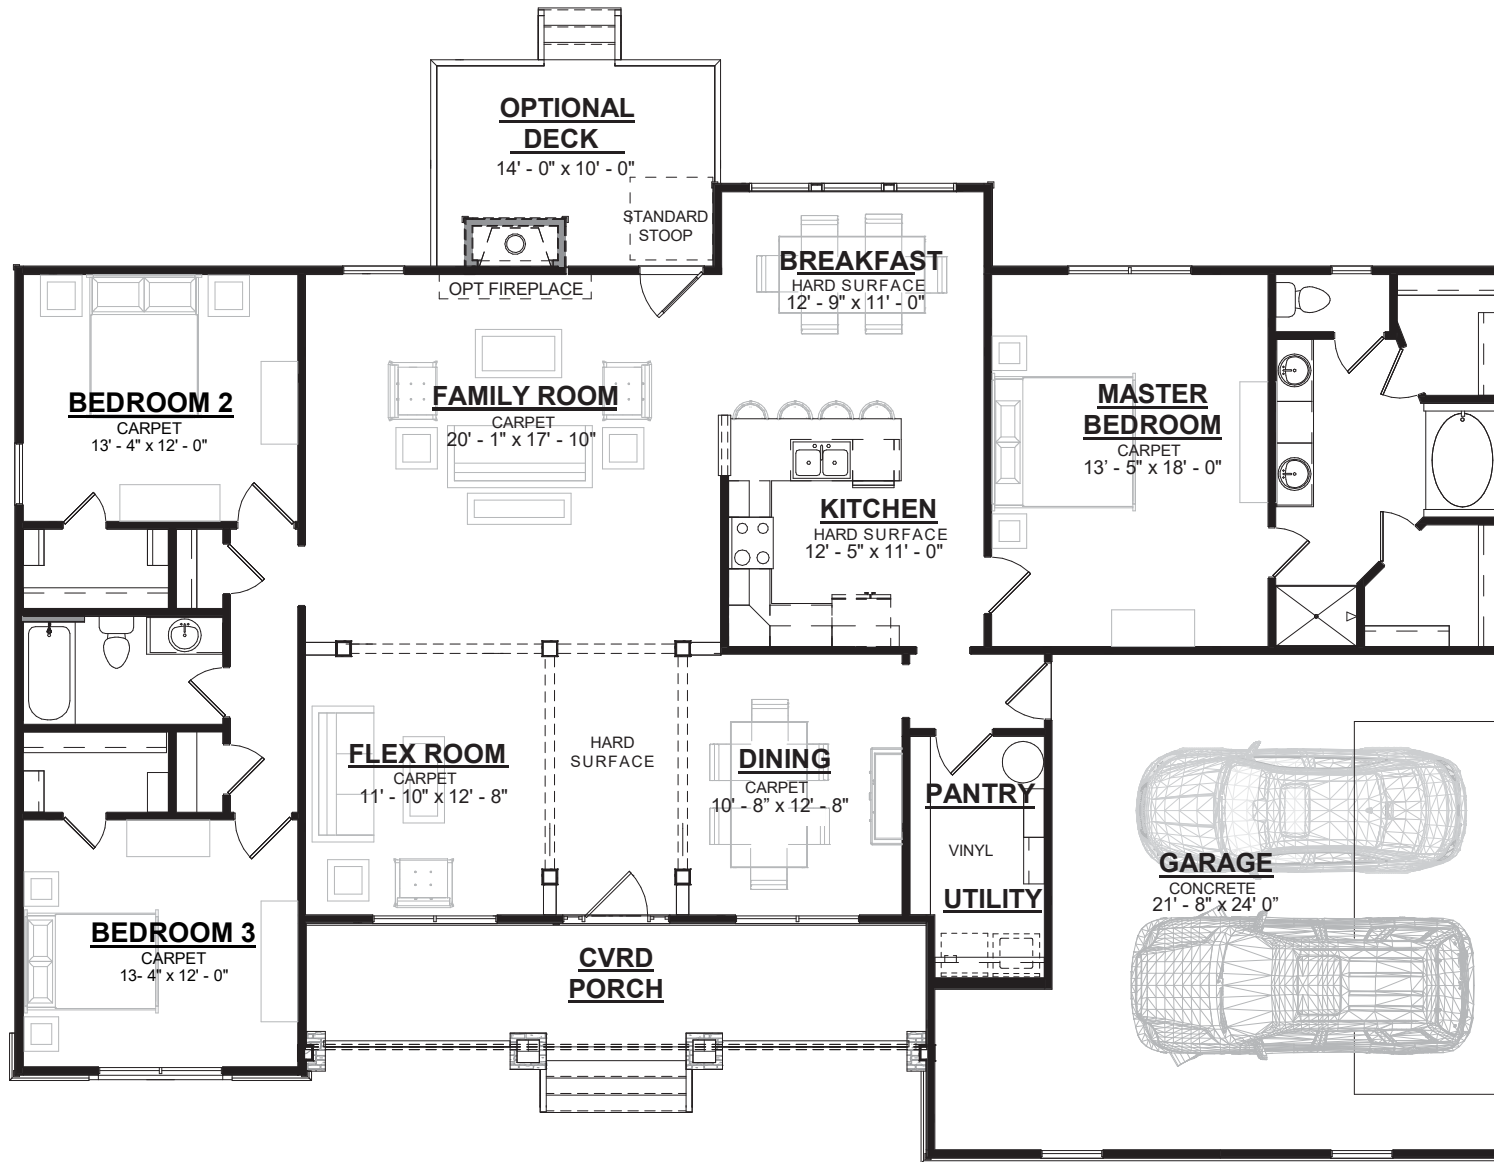

The Oxford Elevation B

3 Bedroom/2 Bath

1-800-AHP-Home | AmericasHomePlace.com

© 2019 America's Home Place, Inc. Any information shown in this ad is subject to change at anytime. Illustrations show options and upgrades not included in base plan. Specifications vary by location. Home designs represented on this page are property of America's Home Place and are intended for demonstration purposes only. Any unauthorized duplication, copying or reproduction, or any other use, is strictly prohibited. FL #CR-C057203 & NC #36341 Revised 12/11/19

Oxford
Elevation B

Total Heated.....	2169
Garage.....	584
Front Porch.....	180
Total Under Roof.....	2934
Optional Rear Deck.....	139
Standard Rear Stoop.....	16