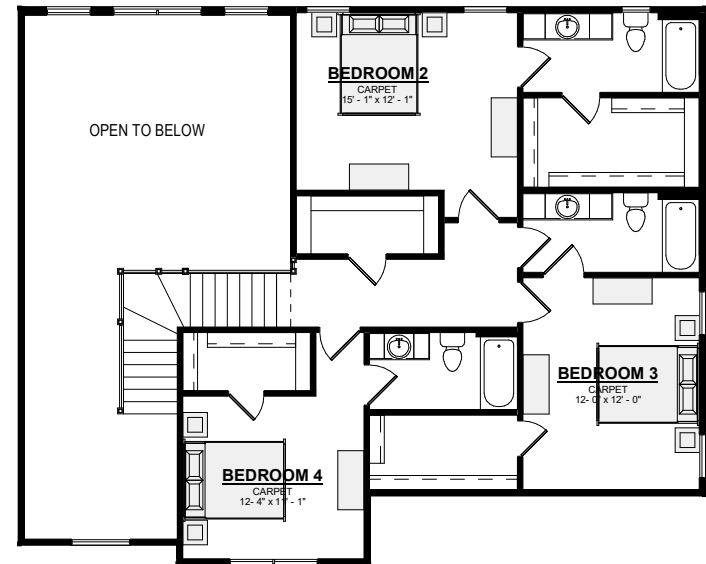

The Lexington

Modern Farmhouse

4 Bedroom/4.5 Bath

1-800-AHP-Home | AmericasHomePlace.com

© 2020 America's Home Place, Inc. Any information shown in this ad is subject to change at anytime. Illustrations show options and upgrades not included in base plan. Specifications vary by location. Home designs represented on this page are property of America's Home Place and are intended for demonstration purposes only. Any unauthorized duplication, copying or reproduction, or any other use, is strictly prohibited. FL #CR-C1330787 - NC #36341 Revised 4/30/2020

First Floor

Second Floor

Lexington Modern Farmhouse

1st Floor.....	2440
2nd Floor.....	1134
Total Heated.....	3574
Garage.....	871
Front Porch.....	190
Rear Covered Porch.....	180
Total Under Roof.....	4816
Rear Deck.....	108