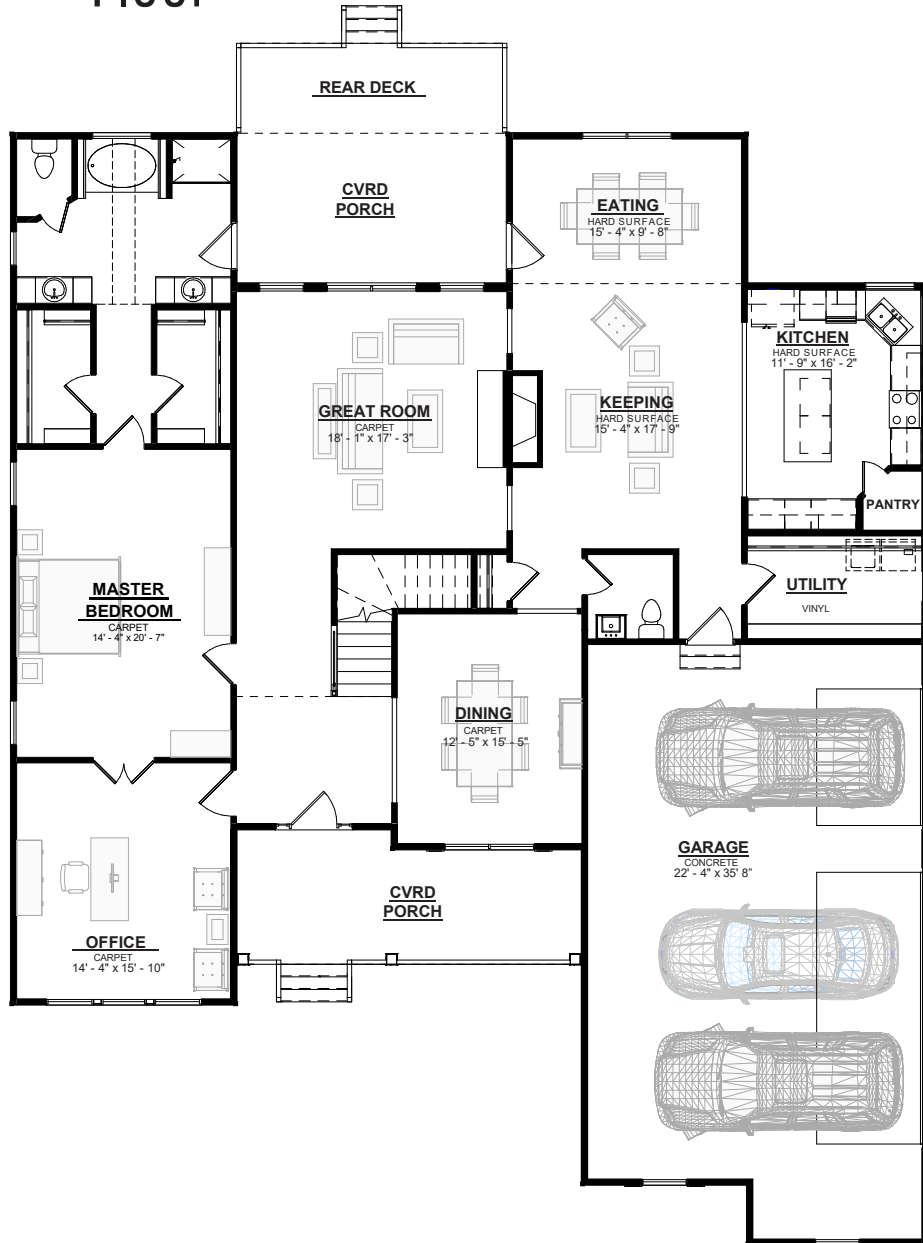

The Lexington

Modern Farmhouse

4 Bedroom/4.5 Bath

1-800-AHP-Home | AmericasHomePlace.com

© 2020 America's Home Place, Inc. Any information shown in this ad is subject to change at anytime. Illustrations show options and upgrades not included in base plan. Specifications vary by location. Home designs represented on this page are property of America's Home Place and are intended for demonstration purposes only. Any unauthorized duplication, copying or reproduction, or any other use, is strictly prohibited. FL #CR-C1330787 - NC #36341 Revised 4/30/2020

First Floor

Second Floor

Lexington Modern Farmhouse

1st Floor.....	2440
2nd Floor.....	1134
Total Heated.....	3574
Garage.....	871
Front Porch.....	190
Rear Covered Porch.....	180
Total Under Roof.....	4816
Rear Deck.....	108