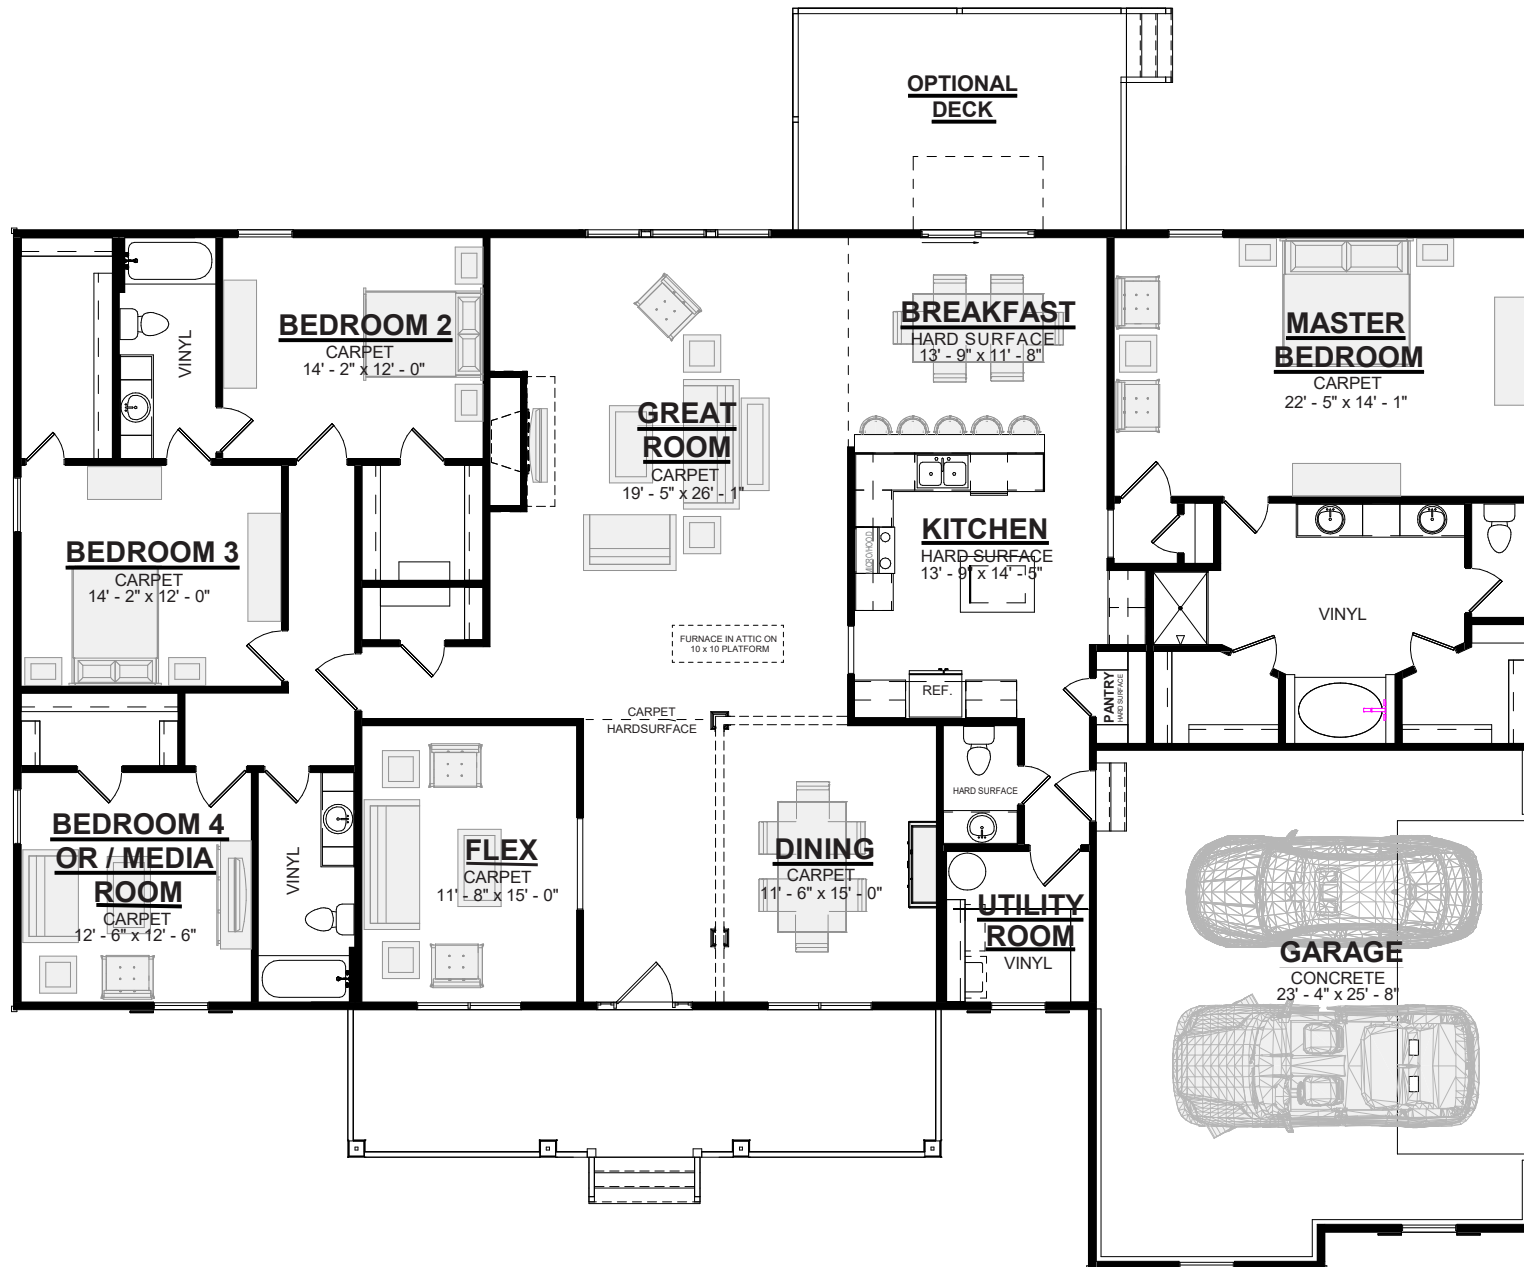

The Manchester

Elevation A Modern Farmhouse

3-4 Bedroom / 3.5 Bath

1-800-AHP-Home | AmericasHomePlace.com

© 2020 America's Home Place, Inc. Any information shown in this ad is subject to change at anytime. Illustrations show options and upgrades not included in base plan. Specifications vary by location. Home designs represented on this page are property of America's Home Place and are intended for demonstration purposes only. Any unauthorized duplication, copying or reproduction, or any other use, is strictly prohibited. FL #CR-C1330787 NC #36341 Revised 6/19/20

**Manchester Elevation A
Modern Farmhouse**

Total Heated.....	3113
Front Porch.....	256
Garage.....	637
Total Under Roof.....	4013
Rear Stoop.....	28
Optional Rear Deck.....	216