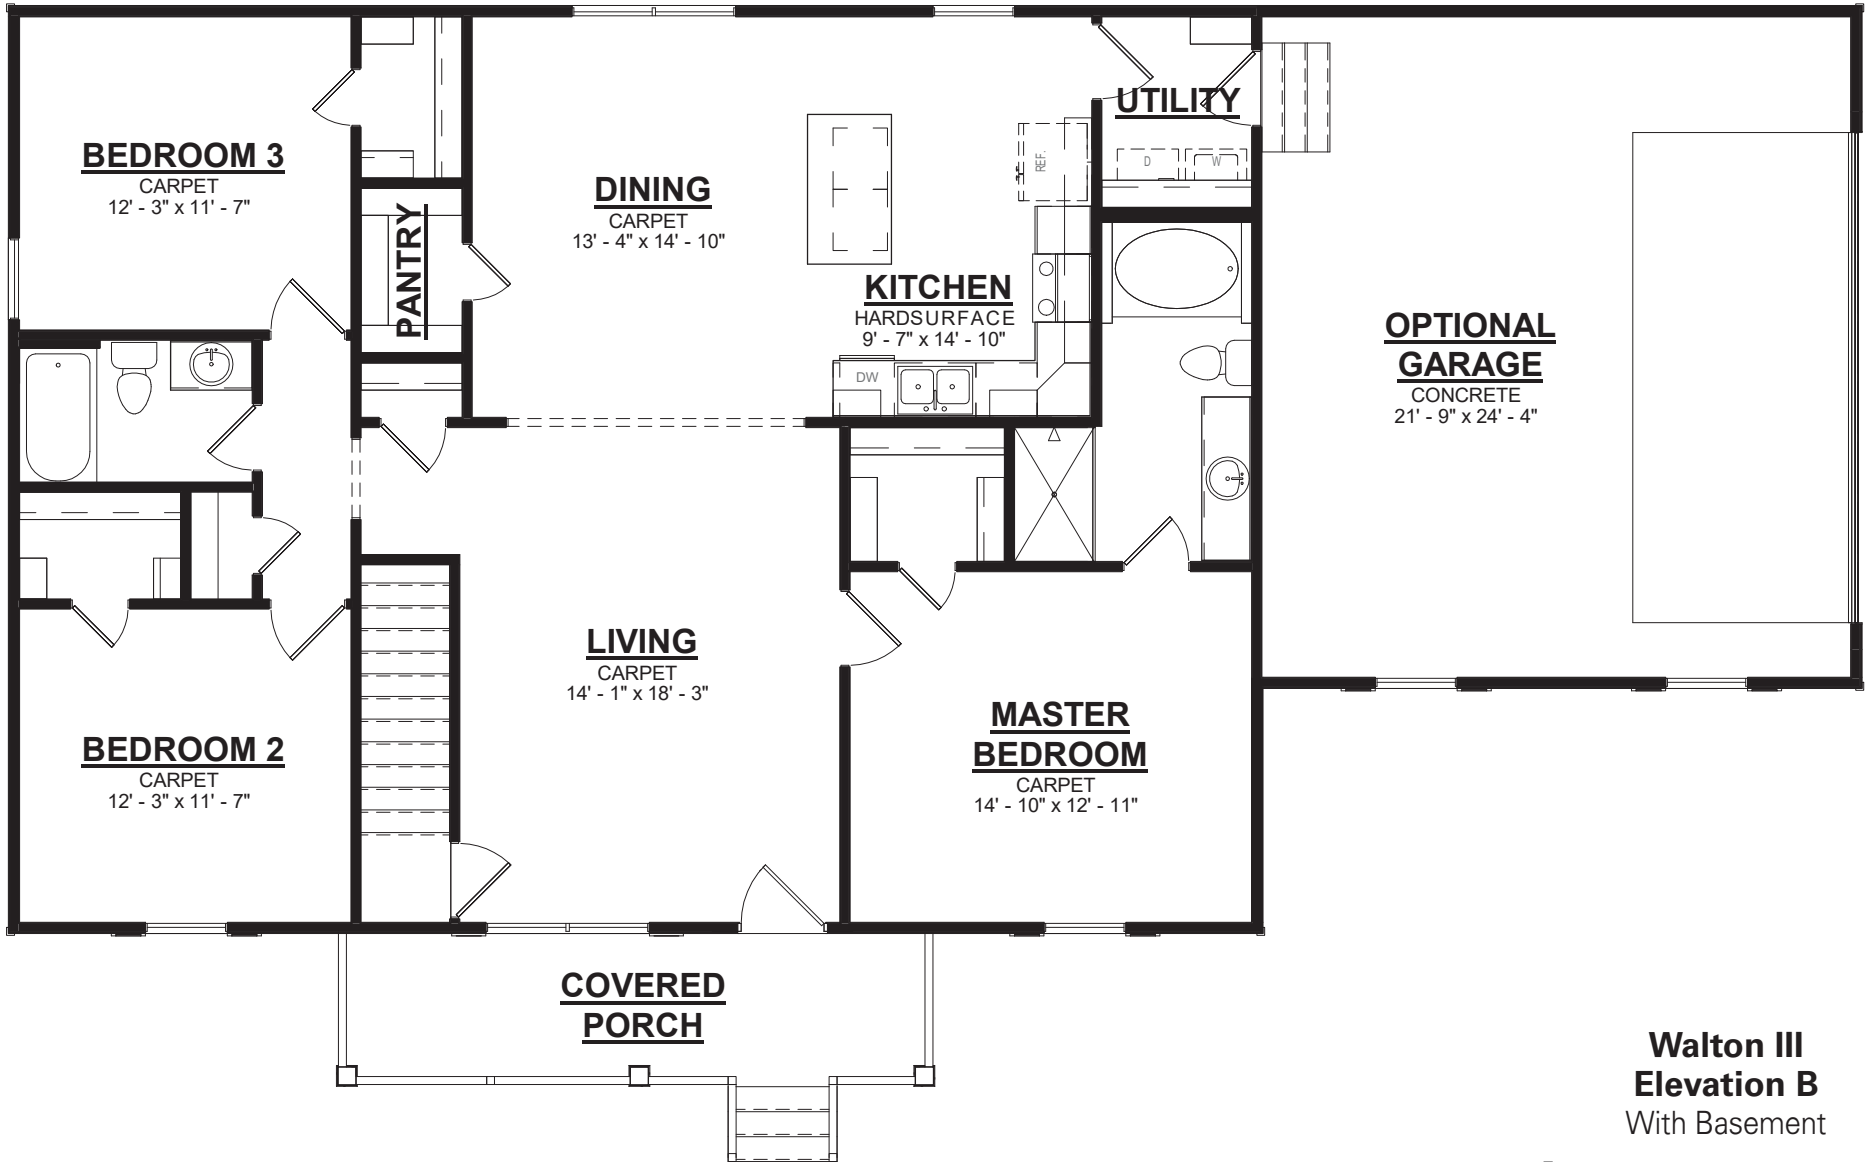

# The Walton III

Elevation B w/ Basement Stairs

3 Bedroom / 2 Bath

1-800-AHP-Home | [AmericasHomePlace.com](https://AmericasHomePlace.com)

© 2021 America's Home Place, Inc. Any information shown in this ad is subject to change at anytime. Illustrations show options and upgrades not included in base plan. Specifications vary by location. Home designs represented on this page are property of America's Home Place and are intended for demonstration purposes only. Any unauthorized duplication, copying or reproduction, or any other use, is strictly prohibited. FL #CR-C1330787 NC # 36341 Revised 9/31/21

# First Floor

**Walton III  
Elevation B**  
With Basement

**Total Heated.....1564**  
Front Porch.....125  
**Total Under Roof.....1689**  
Optional Garage.....550